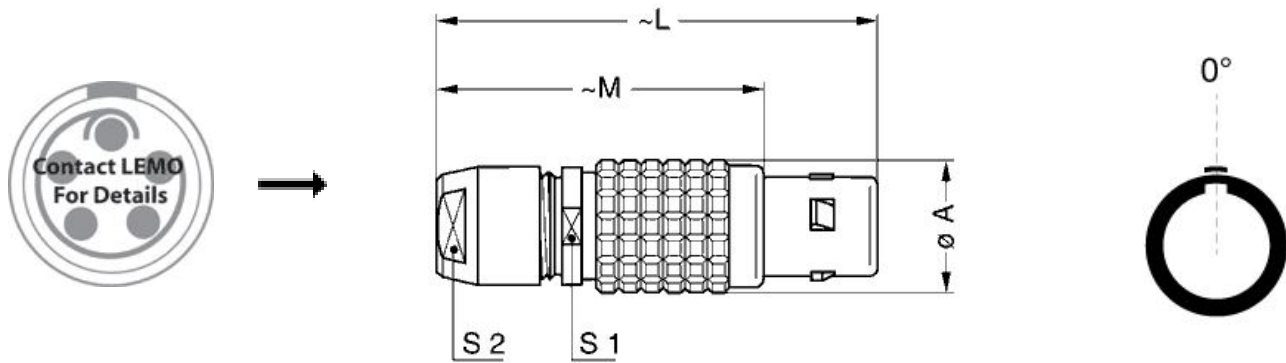

Vibration: 15 g [10 Hz - 2000 Hz]
Shock Resistance: 100 g [6 ms]
Climatical Category: 50/175/21
Shielding (min): 75 dB (10 MHz)
Shielding (min): 40 dB (1 GHz)
Salt Spray Corrosion: >1000 hr

DRAWINGS

Dimensions

	A	L	M	S1	S2
mm.	9.5	36	26	8	7
in.	0,37	1,42	1,02	0,31	0,28

RECOMMENDED BY LEMO

Tools

Spanner wrench: [DCD.OB.005.PA070](#)

Caps: [BFG.OB.100.PCSG](#)

LEMO products and services are provided "as is". LEMO makes no warranties or representations with regard to LEMO product & services or use of them, express, implied or statutory, including for accuracy, completeness, or security. The user is fully responsible for his products and applications using LEMO components.