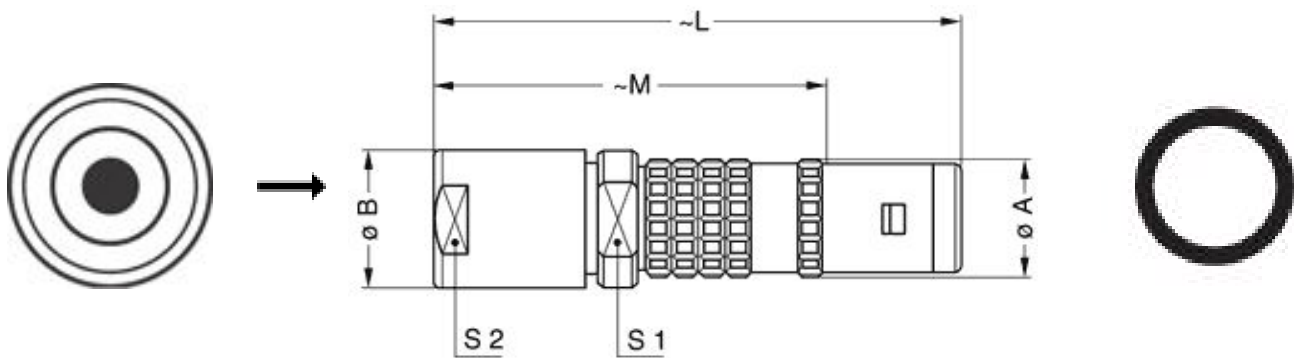

Vibration: 15 g [10 Hz - 2000 Hz]
Shock Resistance: 100 g [6 ms]
Climatical Category: 50/175/21
Shielding (min): 95 dB (10 MHz)
Shielding (min): 80 dB (1 GHz)
Salt Spray Corrosion: >1000 hr

DRAWINGS

Dimensions

	A	B	L	M	S1	S2
mm.	13	14.5	55	41	12	12
in.	0,51	0,57	2,17	1,61	0,47	0,47

RECOMMENDED BY LEMO

Tools

Spanner wrench: [DCD.1E.008.PA090](#)

Caps: [BFA.1E.100.NAS](#)

LEMO products and services are provided "as is". LEMO makes no warranties or representations with regard to LEMO product & services or use of them, express, implied or statutory, including for accuracy, completeness, or security. The user is fully responsible for his products and applications using LEMO components.