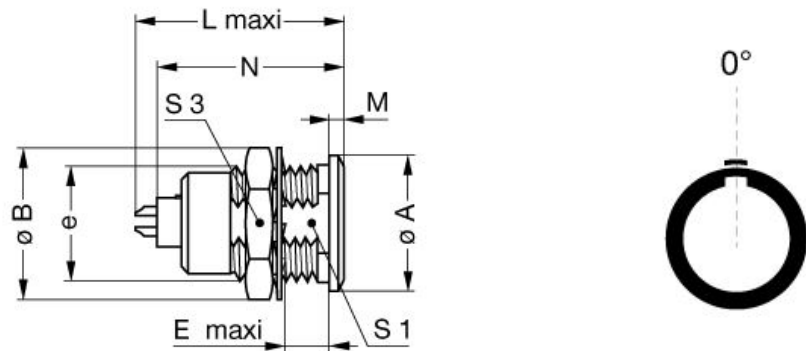

Vibration: 15 g [10 Hz - 2000 Hz]
Shock Resistance: 100 g [6 ms]
Climatical Category: 50/175/21
Shielding (min): 75 dB (10 MHz)
Shielding (min): 40 dB (1 GHz)
Salt Spray Corrosion: >1000 hr

DRAWINGS

Dimensions

	A	B	E	L	M	N	S1	S3	e
mm.	22	25	11.5	30.7	2	28.1	16.5	22	M18x1.0
in.	0,87	0,98	0,45	1,21	0,08	1,11	0,65	0,87	

RECOMMENDED BY LEMO

Tools

LEMO products and services are provided "as is". LEMO makes no warranties or representations with regard to LEMO product & services or use of them, express, implied or statutory, including for accuracy, completeness, or security. The user is fully responsible for his products and applications using LEMO components.