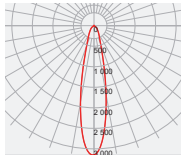

Dimensions

Part Number	Diameter	Height
LL01CR-DKYxxL02	Ø75	16.6

*All dimensions are in millimeters.

Packaging Details (SPQ)

Accessories

- Available with Connector LL01CRWF15H2
- Available with Diffusion Sheet LL01CR-DKYxxL02 (15°/24°/38°/10°x60°/30°x60°)

Mechanical Specification

*All dimensions are in millimeters.

Lens Dimension

LL01CR-DKY10L02

Diffusion Sheet Dimension

LL01CR-DKYxxL02 (15°/24°/38°/10°×60°/30°×60°)

Connector Dimension

LL01CRWF15H2

Assembly Instruction

Fixing Method

Part No LL01CR-DKYxxL02
 Lens LL01CR-DKY10L02
 Diffusion Sheet LL01CR-DKYxxL02 (15°/24°/38°/10°×60°/30°×60°)
 Connector LL01CRWF15H2

Photometric Distribution

CREE
CXA1520

Distribution

10°

15°

24°

38°

10°x60°

30°x60°

Details by LED