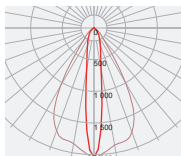

Mechanical Specification

*All dimensions are in millimeters.

Lens Dimension

LL01CR-DKY10L02

Diffusion Sheet Dimension

LL01CR-DKYxxL02 (15°/24°/38°/10°×60°/30°×60°)

Connector Dimension

LL01CRWF15H2

Assembly Instruction

Fixing Method

Part No LL01CR-DKYxxL02
 Lens LL01CR-DKY10L02
 Diffusion Sheet LL01CR-DKYxxL02 (15°/24°/38°/10°×60°/30°×60°)
 Connector LL01CRWF15H2

Photometric Distribution

CREE
CXA1520

Distribution

10°

15°

24°

38°

10°x60°

30°x60°

Details by LED

Part No	Connector	Diffusion Sheet	LED Size	LED
LL01CR-DKY××L02	 <p>LL01CRWF15H2</p>	 <p>LL01CR-DKY××L02 (15°/24°/38°/10°×60°/30°×60°)</p>	LES Ø9	 <p>CREE CXA1520</p>

LED	Part No	FWHM	cd / lm	IES
 <p>CREE CXA1520</p>	LL01CR-DKY10L02	11°	8.5	↓
	LL01CR-DKY15L02	16°	4.4	↓
	LL01CR-DKY24L02	22°	3.1	↓
	LL01CR-DKY38L02	37°	1.4	↓
	LL01CR-DKY1060L02	14°×60°	2.0	↓
	LL01CR-DKY3060L02	33°×61°	1.1	↓