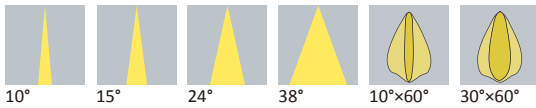

LL01CR-DKYxxL02

Available Distribution