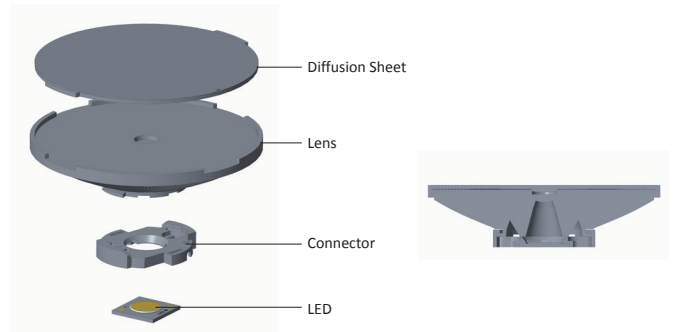

Dimensions

Part Number	Diameter	Height
LL01CR-DKYxxL02	Ø75	16.6

*All dimensions are in millimeters.

Packaging Details (SPQ)

Accessories

- Available with Connector LL01CRWF15H2
- Available with Diffusion Sheet LL01CR-DKYxxL02 (15°/24°/38°/10°x60°/30°x60°)

Mechanical Specification

*All dimensions are in millimeters.

Lens Dimension

LL01CR-DKY10L02

Diffusion Sheet Dimension

LL01CR-DKYxxL02 (15°/24°/38°/10°×60°/30°×60°)

Connector Dimension

LL01CRWF15H2

Assembly Instruction

Fixing Method

Part No LL01CR-DKYxxL02
 Lens LL01CR-DKY10L02
 Diffusion Sheet LL01CR-DKYxxL02 (15°/24°/38°/10°×60°/30°×60°)
 Connector LL01CRWF15H2

Photometric Distribution

CREE
CXA1520

Distribution

10°

15°

24°

38°

10°x60°

30°x60°

Details by LED