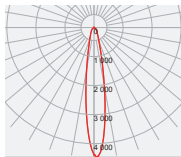

Dimensions

Part Number	Diameter	Height
LL01CR-DKYxxL02	Ø75	16.6

*All dimensions are in millimeters.

Packaging Details (SPQ)

Accessories

- Available with Connector LL01CRWF15H2
- Available with Diffusion Sheet LL01CR-DKYxxL02 (15°/24°/38°/10°x60°/30°x60°)

Mechanical Specification

*All dimensions are in millimeters.

Lens Dimension

LL01CR-DKY10L02

Diffusion Sheet Dimension

LL01CR-DKYxxL02 (15°/24°/38°/10°×60°/30°×60°)

Connector Dimension

LL01CRWF15H2

Assembly Instruction

Fixing Method

Part No LL01CR-DKYxxL02
 Lens LL01CR-DKY10L02
 Diffusion Sheet LL01CR-DKYxxL02 (15°/24°/38°/10°×60°/30°×60°)
 Connector LL01CRWF15H2

Photometric Distribution

CREE
CXA1520

Distribution

10°

15°

24°

38°

10°x60°

30°x60°

Details by LED