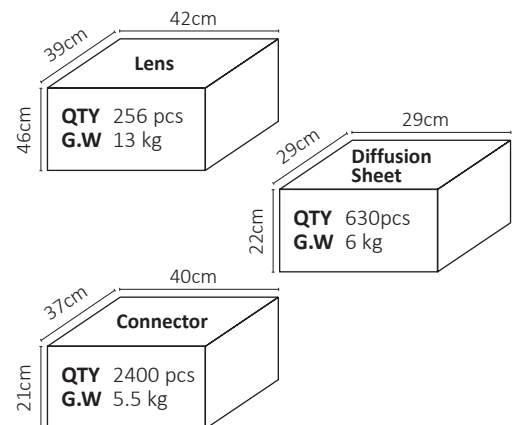

Dimensions

Part Number	Diameter	Height
LL01CR-DKYxxL02	Ø75	16.6

*All dimensions are in millimeters.

Packaging Details (SPQ)

Accessories

- Available with Connector LL01CRWF15H2
- Available with Diffusion Sheet LL01CR-DKYxxL02 (15°/24°/38°/10°x60°/30°x60°)

Mechanical Specification

*All dimensions are in millimeters.

Lens Dimension

LL01CR-DKY10L02

Diffusion Sheet Dimension

LL01CR-DKYxxL02 (15°/24°/38°/10°×60°/30°×60°)

Connector Dimension

LL01CRWF15H2

Distribution

10°

15°

24°

38°

10°x60°

30°x60°

Details by LED

Part No	Connector	Diffusion Sheet	LED Size	LED
LL01CR-DKY××L02	 <p>LL01CRWF15H2</p>	 <p>LL01CR-DKY××L02 (15°/24°/38°/10°×60°/30°×60°)</p>	LES Ø9	 <p>CREE CXA1520</p>

LED	Part No	FWHM	cd / lm	IES
 <p>CREE CXA1520</p>	LL01CR-DKY10L02	11°	8.5	↓
	LL01CR-DKY15L02	16°	4.4	↓
	LL01CR-DKY24L02	22°	3.1	↓
	LL01CR-DKY38L02	37°	1.4	↓
	LL01CR-DKY1060L02	14°×60°	2.0	↓
	LL01CR-DKY3060L02	33°×61°	1.1	↓