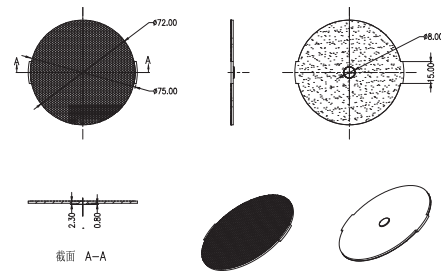

Dimensions

Part Number	Diameter	Height
LL01CR-DKYxxL02	Ø75	16.6

*All dimensions are in millimeters.

Packaging Details (SPQ)

Accessories

- Available with Connector LL01CRWF15H2
- Available with Diffusion Sheet LL01CR-DKYxxL02 (15°/24°/38°/10°x60°/30°x60°)

Mechanical Specification

*All dimensions are in millimeters.

Lens Dimension

LL01CR-DKY10L02

Diffusion Sheet Dimension

LL01CR-DKYxxL02 (15°/24°/38°/10°×60°/30°×60°)

Connector Dimension

LL01CRWF15H2

Assembly Instruction

Fixing Method

Part No LL01CR-DKYxxL02
 Lens LL01CR-DKY10L02
 Diffusion Sheet LL01CR-DKYxxL02 (15°/24°/38°/10°×60°/30°×60°)
 Connector LL01CRWF15H2

Photometric Distribution

CREE
CXA1520

Distribution

10°

15°

24°

38°

10°x60°

30°x60°

Details by LED