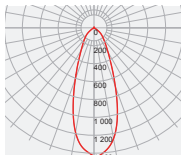

Dimensions

Part Number	Diameter	Height
LL01CR-DKYxxL02	Ø75	16.6

*All dimensions are in millimeters.

Packaging Details (SPQ)

Accessories

- Available with Connector LL01CRWF15H2
- Available with Diffusion Sheet LL01CR-DKYxxL02 (15°/24°/38°/10°x60°/30°x60°)

Mechanical Specification

*All dimensions are in millimeters.

Lens Dimension

LL01CR-DKY10L02

Diffusion Sheet Dimension

LL01CR-DKYxxL02 (15°/24°/38°/10°×60°/30°×60°)

Connector Dimension

LL01CRWF15H2

Assembly Instruction

Fixing Method

Part No LL01CR-DKYxxL02
 Lens LL01CR-DKY10L02
 Diffusion Sheet LL01CR-DKYxxL02 (15°/24°/38°/10°×60°/30°×60°)
 Connector LL01CRWF15H2

Photometric Distribution

CREE
CXA1520

Distribution

10°

15°

24°

38°

10°x60°

30°x60°

Details by LED