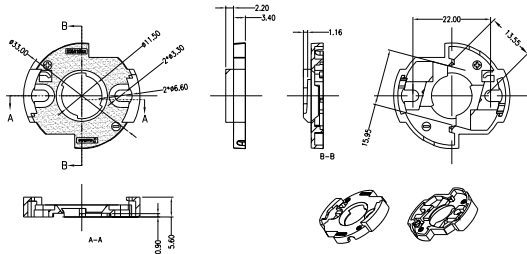

Dimensions

Part Number	Diameter	Height
LL01CR-DKYxxL02	Ø75	16.6

*All dimensions are in millimeters.

Packaging Details (SPQ)

Accessories

- Available with Connector LL01CRWF15H2
- Available with Diffusion Sheet LL01CR-DKYxxL02 (15°/24°/38°/10°x60°/30°x60°)

Mechanical Specification

*All dimensions are in millimeters.

Lens Dimension

LL01CR-DKY10L02

Diffusion Sheet Dimension

LL01CR-DKYxxL02 (15°/24°/38°/10°×60°/30°×60°)

Connector Dimension

LL01CRWF15H2

Assembly Instruction

Fixing Method

Part No LL01CR-DKYxxL02
 Lens LL01CR-DKY10L02
 Diffusion Sheet LL01CR-DKYxxL02 (15°/24°/38°/10°×60°/30°×60°)
 Connector LL01CRWF15H2

Photometric Distribution

CREE
CXA1520

Distribution

10°

15°

24°

38°

10°x60°

30°x60°

Details by LED