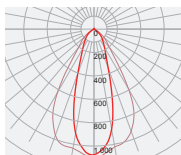

Dimensions

Part Number	Diameter	Height
LL01CR-DKYxxL02	Ø75	16.6

*All dimensions are in millimeters.

Packaging Details (SPQ)

Accessories

- Available with Connector LL01CRWF15H2
- Available with Diffusion Sheet LL01CR-DKYxxL02 (15°/24°/38°/10°x60°/30°x60°)

Mechanical Specification

*All dimensions are in millimeters.

Lens Dimension

LL01CR-DKY10L02

Diffusion Sheet Dimension

LL01CR-DKYxxL02 (15°/24°/38°/10°×60°/30°×60°)

Connector Dimension

LL01CRWF15H2

Assembly Instruction

Fixing Method

Part No LL01CR-DKYxxL02
 Lens LL01CR-DKY10L02
 Diffusion Sheet LL01CR-DKYxxL02 (15°/24°/38°/10°×60°/30°×60°)
 Connector LL01CRWF15H2

Photometric Distribution

CREE
CXA1520

Distribution

10°

15°

24°

38°

10°x60°

30°x60°

Details by LED