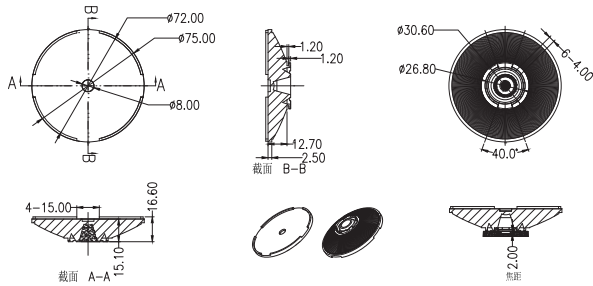

Dimensions

Part Number	Diameter	Height
LL01CR-DKYxxL02	Ø75	16.6

*All dimensions are in millimeters.

Packaging Details (SPQ)

Accessories

- Available with Connector LL01CRWF15H2
- Available with Diffusion Sheet LL01CR-DKYxxL02 (15°/24°/38°/10°x60°/30°x60°)

Mechanical Specification

*All dimensions are in millimeters.

Lens Dimension

LL01CR-DKY10L02

Diffusion Sheet Dimension

LL01CR-DKYxxL02 (15°/24°/38°/10°×60°/30°×60°)

Connector Dimension

LL01CRWF15H2

Assembly Instruction

Fixing Method

Part No LL01CR-DKYxxL02
 Lens LL01CR-DKY10L02
 Diffusion Sheet LL01CR-DKYxxL02 (15°/24°/38°/10°×60°/30°×60°)
 Connector LL01CRWF15H2

Photometric Distribution

CREE
CXA1520

Distribution

10°

15°

24°

38°

10°x60°

30°x60°

Details by LED