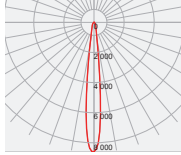

Dimensions

Part Number	Diameter	Height
LL01CR-DKYxxL02	Ø75	16.6

*All dimensions are in millimeters.

Packaging Details (SPQ)

Accessories

- Available with Connector LL01CRWF15H2
- Available with Diffusion Sheet LL01CR-DKYxxL02 (15°/24°/38°/10°x60°/30°x60°)

Mechanical Specification

*All dimensions are in millimeters.

Lens Dimension

LL01CR-DKY10L02

Diffusion Sheet Dimension

LL01CR-DKYxxL02 (15°/24°/38°/10°×60°/30°×60°)

Connector Dimension

LL01CRWF15H2

Assembly Instruction

Fixing Method

Part No LL01CR-DKYxxL02
 Lens LL01CR-DKY10L02
 Diffusion Sheet LL01CR-DKYxxL02 (15°/24°/38°/10°×60°/30°×60°)
 Connector LL01CRWF15H2

Photometric Distribution

CREE
CXA1520

Distribution

10°

15°

24°

38°

10°x60°

30°x60°

Details by LED