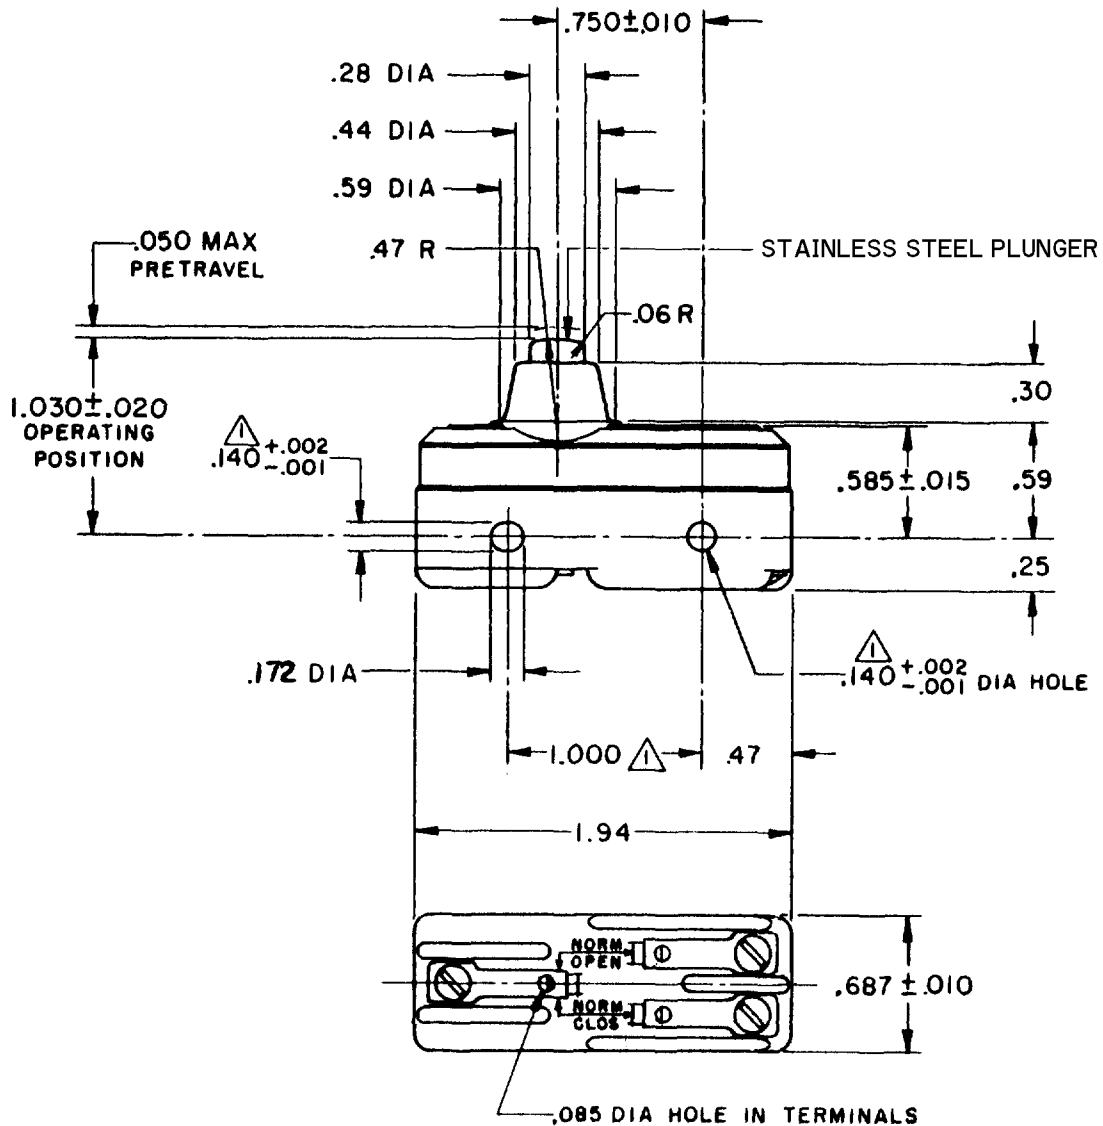

# MICRO SWITCH

A DIVISION OF MINNEAPOLIS-HONEYWELL REGULATOR COMPANY  
 FREDRICK, MINNESOTA  
 FED. MFR. CODE 91929

**NOTE**  
 ▲ MOUNTING HOLES WILL ACCEPT PINS OR SCREWS  
 OF .139 MAX DIA ON 1.000 ± .002 CENTERS

THIS DRAWING COVERS A PROPRIETARY ITEM AND IS THE PROPERTY OF MICRO SWITCH, A DIVISION OF MINNEAPOLIS-HONEYWELL REGULATOR CO. THIS DRAWING IS NOT TO BE COPIED OR USED WITHOUT THE APPROVAL OF MICRO SWITCH.

CHARACTERISTICS	ELECTRICAL DATA	SCALE FULL	
OPERATING FORCE - - - - - 14-22 OZ	CONTACT ARRANGEMENT S P D T	DO NOT SCALE PRINT	
RELEASE FORCE - - - - - 10 OZ MIN	L23 UNDERWRITERS' LAB. INC. LISTED RATING 20A - 125, 250 OR 480 VAC 10A - 125 VAC "L" 1HP - 125 VAC, 2HP - 250 VAC 1/2A - 125 VDC, 1/4A - 250 VDC CE Ⓢ SP	UNLESS OTHERWISE SPECIFIED DIMENSIONS ARE IN INCHES <b>TOLERANCES ARE:</b>	
DIFFERENTIAL TRAVEL - - - .002-.0075		L288	ONE PLACE (.0) ± .030
OVERTRAVEL - - - - - .094 MIN		L299	TWO PLACE (.00) ± .015
	L308	THREE PLACE (.000) ± .008	
	20(3)A 250V ~ T85 5E4	ANGLES ±	
		WEIGHT .051 LB	