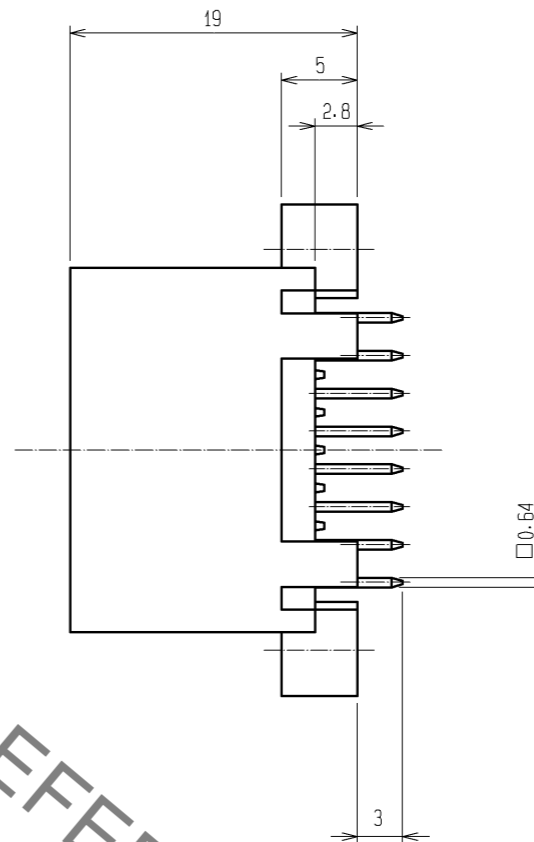

ELV. RoHS COMPLIANT

RECOMMENDED PC BOARD PATTERN

|                                      |          |                  |           |                                     |                               |
|--------------------------------------|----------|------------------|-----------|-------------------------------------|-------------------------------|
| 1                                    | PBT      | UL94V-0          | 2         | BRASS                               | TIN PLATING                   |
| NO.                                  | MATERIAL | FINISH . REMARKS | NO.       | MATERIAL                            | FINISH . REMARKS              |
| UNITS<br>mm                          |          | SCALE<br>2 : 1   | COUNT<br> | DESCRIPTION OF REVISIONS            | DESIGNED                      |
|                                      |          |                  |           | CHECKED                             | DATE                          |
| <b>HRS</b> HIROSE ELECTRIC CO., LTD. |          |                  |           | APPROVED : AR. SHIRAI 10.09.06      | DRAWING NO. EDC3-084094-01    |
|                                      |          |                  |           | CHECKED : AR. SHIRAI 10.09.06       | PART NO. GT3B-16DP-2.5DSA<70> |
|                                      |          |                  |           | DESIGNED : NA. HARUBAYASHI 10.09.06 | CODE NO. CL753-0003-1-70      |
|                                      |          |                  |           | DRAWN : Chinoik.Ng 10.09.06         | 1/1                           |