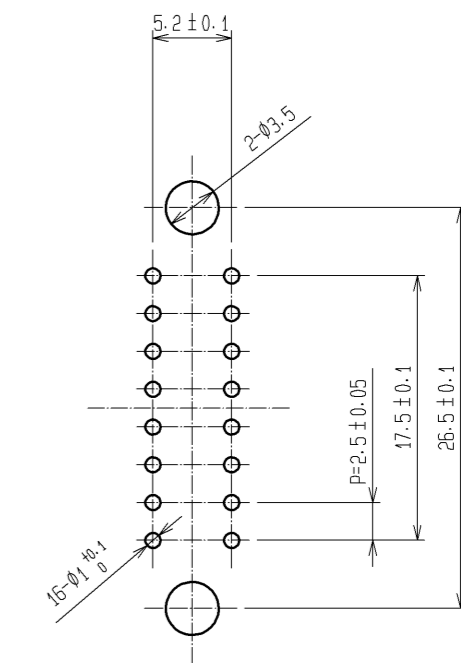

ELV. RoHS COMPLIANT

RECOMMENDED PC BOARD PATTERN

|                                      |          |                  |           |                                     |                               |
|--------------------------------------|----------|------------------|-----------|-------------------------------------|-------------------------------|
| 1                                    | PBT      | UL94V-0          | 2         | BRASS                               | TIN PLATING                   |
| NO.                                  | MATERIAL | FINISH . REMARKS | NO.       | MATERIAL                            | FINISH . REMARKS              |
| UNITS<br>mm                          |          | SCALE<br>2 : 1   | COUNT<br> | DESCRIPTION OF REVISIONS            | DESIGNED                      |
|                                      |          |                  |           | CHECKED                             | DATE                          |
| <b>HRS</b> HIROSE ELECTRIC CO., LTD. |          |                  |           | APPROVED : AR. SHIRAI 10.09.06      | DRAWING NO. EDC3-084094-01    |
|                                      |          |                  |           | CHECKED : AR. SHIRAI 10.09.06       | PART NO. GT3B-16DP-2.5DSA<70> |
|                                      |          |                  |           | DESIGNED : NA. HARUBAYASHI 10.09.06 | CODE NO. CL753-0003-1-70      |
|                                      |          |                  |           | DRAWN : Chinoik.Ng 10.09.06         | 1/1                           |