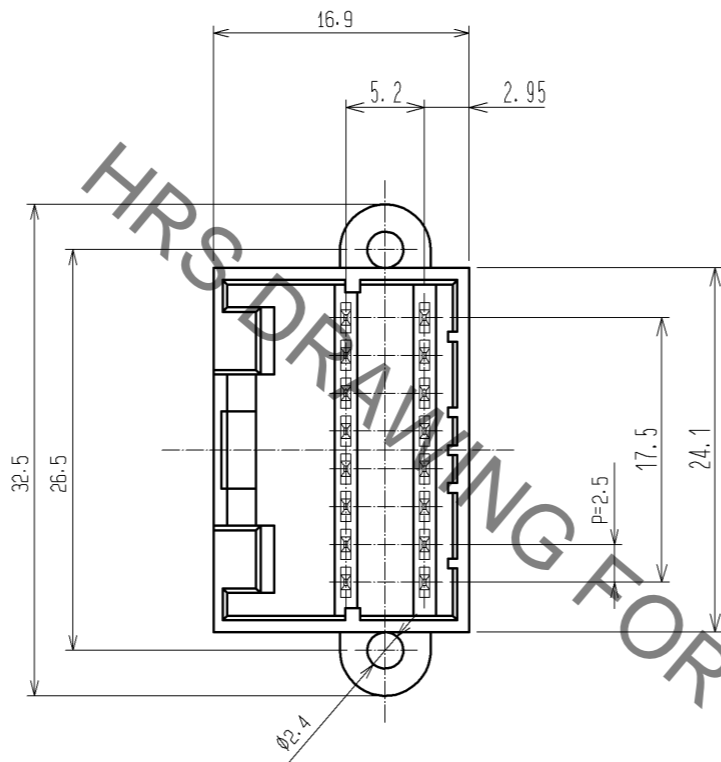

ELV. RoHS COMPLIANT

RECOMMENDED PC BOARD PATTERN

|                                      |          |                  |           |                                     |                               |
|--------------------------------------|----------|------------------|-----------|-------------------------------------|-------------------------------|
| 1                                    | PBT      | UL94V-0          | 2         | BRASS                               | TIN PLATING                   |
| NO.                                  | MATERIAL | FINISH . REMARKS | NO.       | MATERIAL                            | FINISH . REMARKS              |
| UNITS<br>mm                          |          | SCALE<br>2 : 1   | COUNT<br> | DESCRIPTION OF REVISIONS            | DESIGNED                      |
|                                      |          |                  |           | CHECKED                             | DATE                          |
| <b>HRS</b> HIROSE ELECTRIC CO., LTD. |          |                  |           | APPROVED : AR. SHIRAI 10.09.06      | DRAWING NO. EDC3-084094-01    |
|                                      |          |                  |           | CHECKED : AR. SHIRAI 10.09.06       | PART NO. GT3B-16DP-2.5DSA<70> |
|                                      |          |                  |           | DESIGNED : NA. HARUBAYASHI 10.09.06 | CODE NO. CL753-0003-1-70      |
|                                      |          |                  |           | DRAWN : Chinoik.Ng 10.09.06         | 1/1                           |