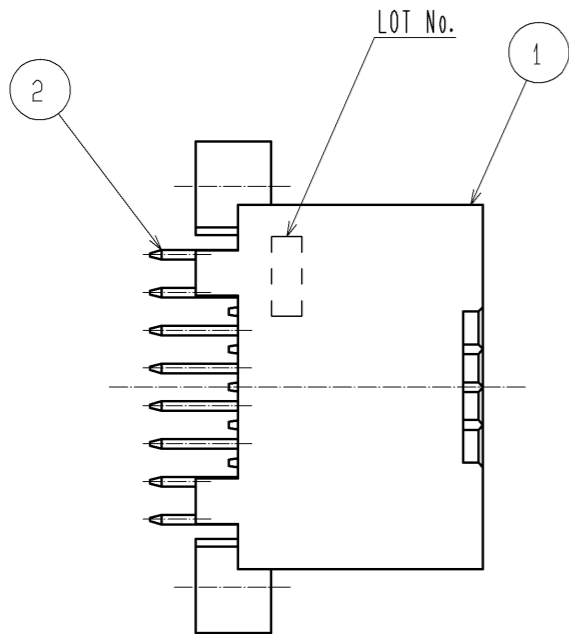

ELV. RoHS COMPLIANT

RECOMMENDED PC BOARD PATTERN

|                                      |          |                  |           |                                     |                               |
|--------------------------------------|----------|------------------|-----------|-------------------------------------|-------------------------------|
| 1                                    | PBT      | UL94V-0          | 2         | BRASS                               | TIN PLATING                   |
| NO.                                  | MATERIAL | FINISH . REMARKS | NO.       | MATERIAL                            | FINISH . REMARKS              |
| UNITS<br>mm                          |          | SCALE<br>2 : 1   | COUNT<br> | DESCRIPTION OF REVISIONS            | DESIGNED                      |
|                                      |          |                  |           | CHECKED                             | DATE                          |
| <b>HRS</b> HIROSE ELECTRIC CO., LTD. |          |                  |           | APPROVED : AR. SHIRAI 10.09.06      | DRAWING NO. EDC3-084094-01    |
|                                      |          |                  |           | CHECKED : AR. SHIRAI 10.09.06       | PART NO. GT3B-16DP-2.5DSA<70> |
|                                      |          |                  |           | DESIGNED : NA. HARUBAYASHI 10.09.06 | CODE NO. CL753-0003-1-70      |
|                                      |          |                  |           | DRAWN : Chinoik.Ng 10.09.06         | 1/1                           |