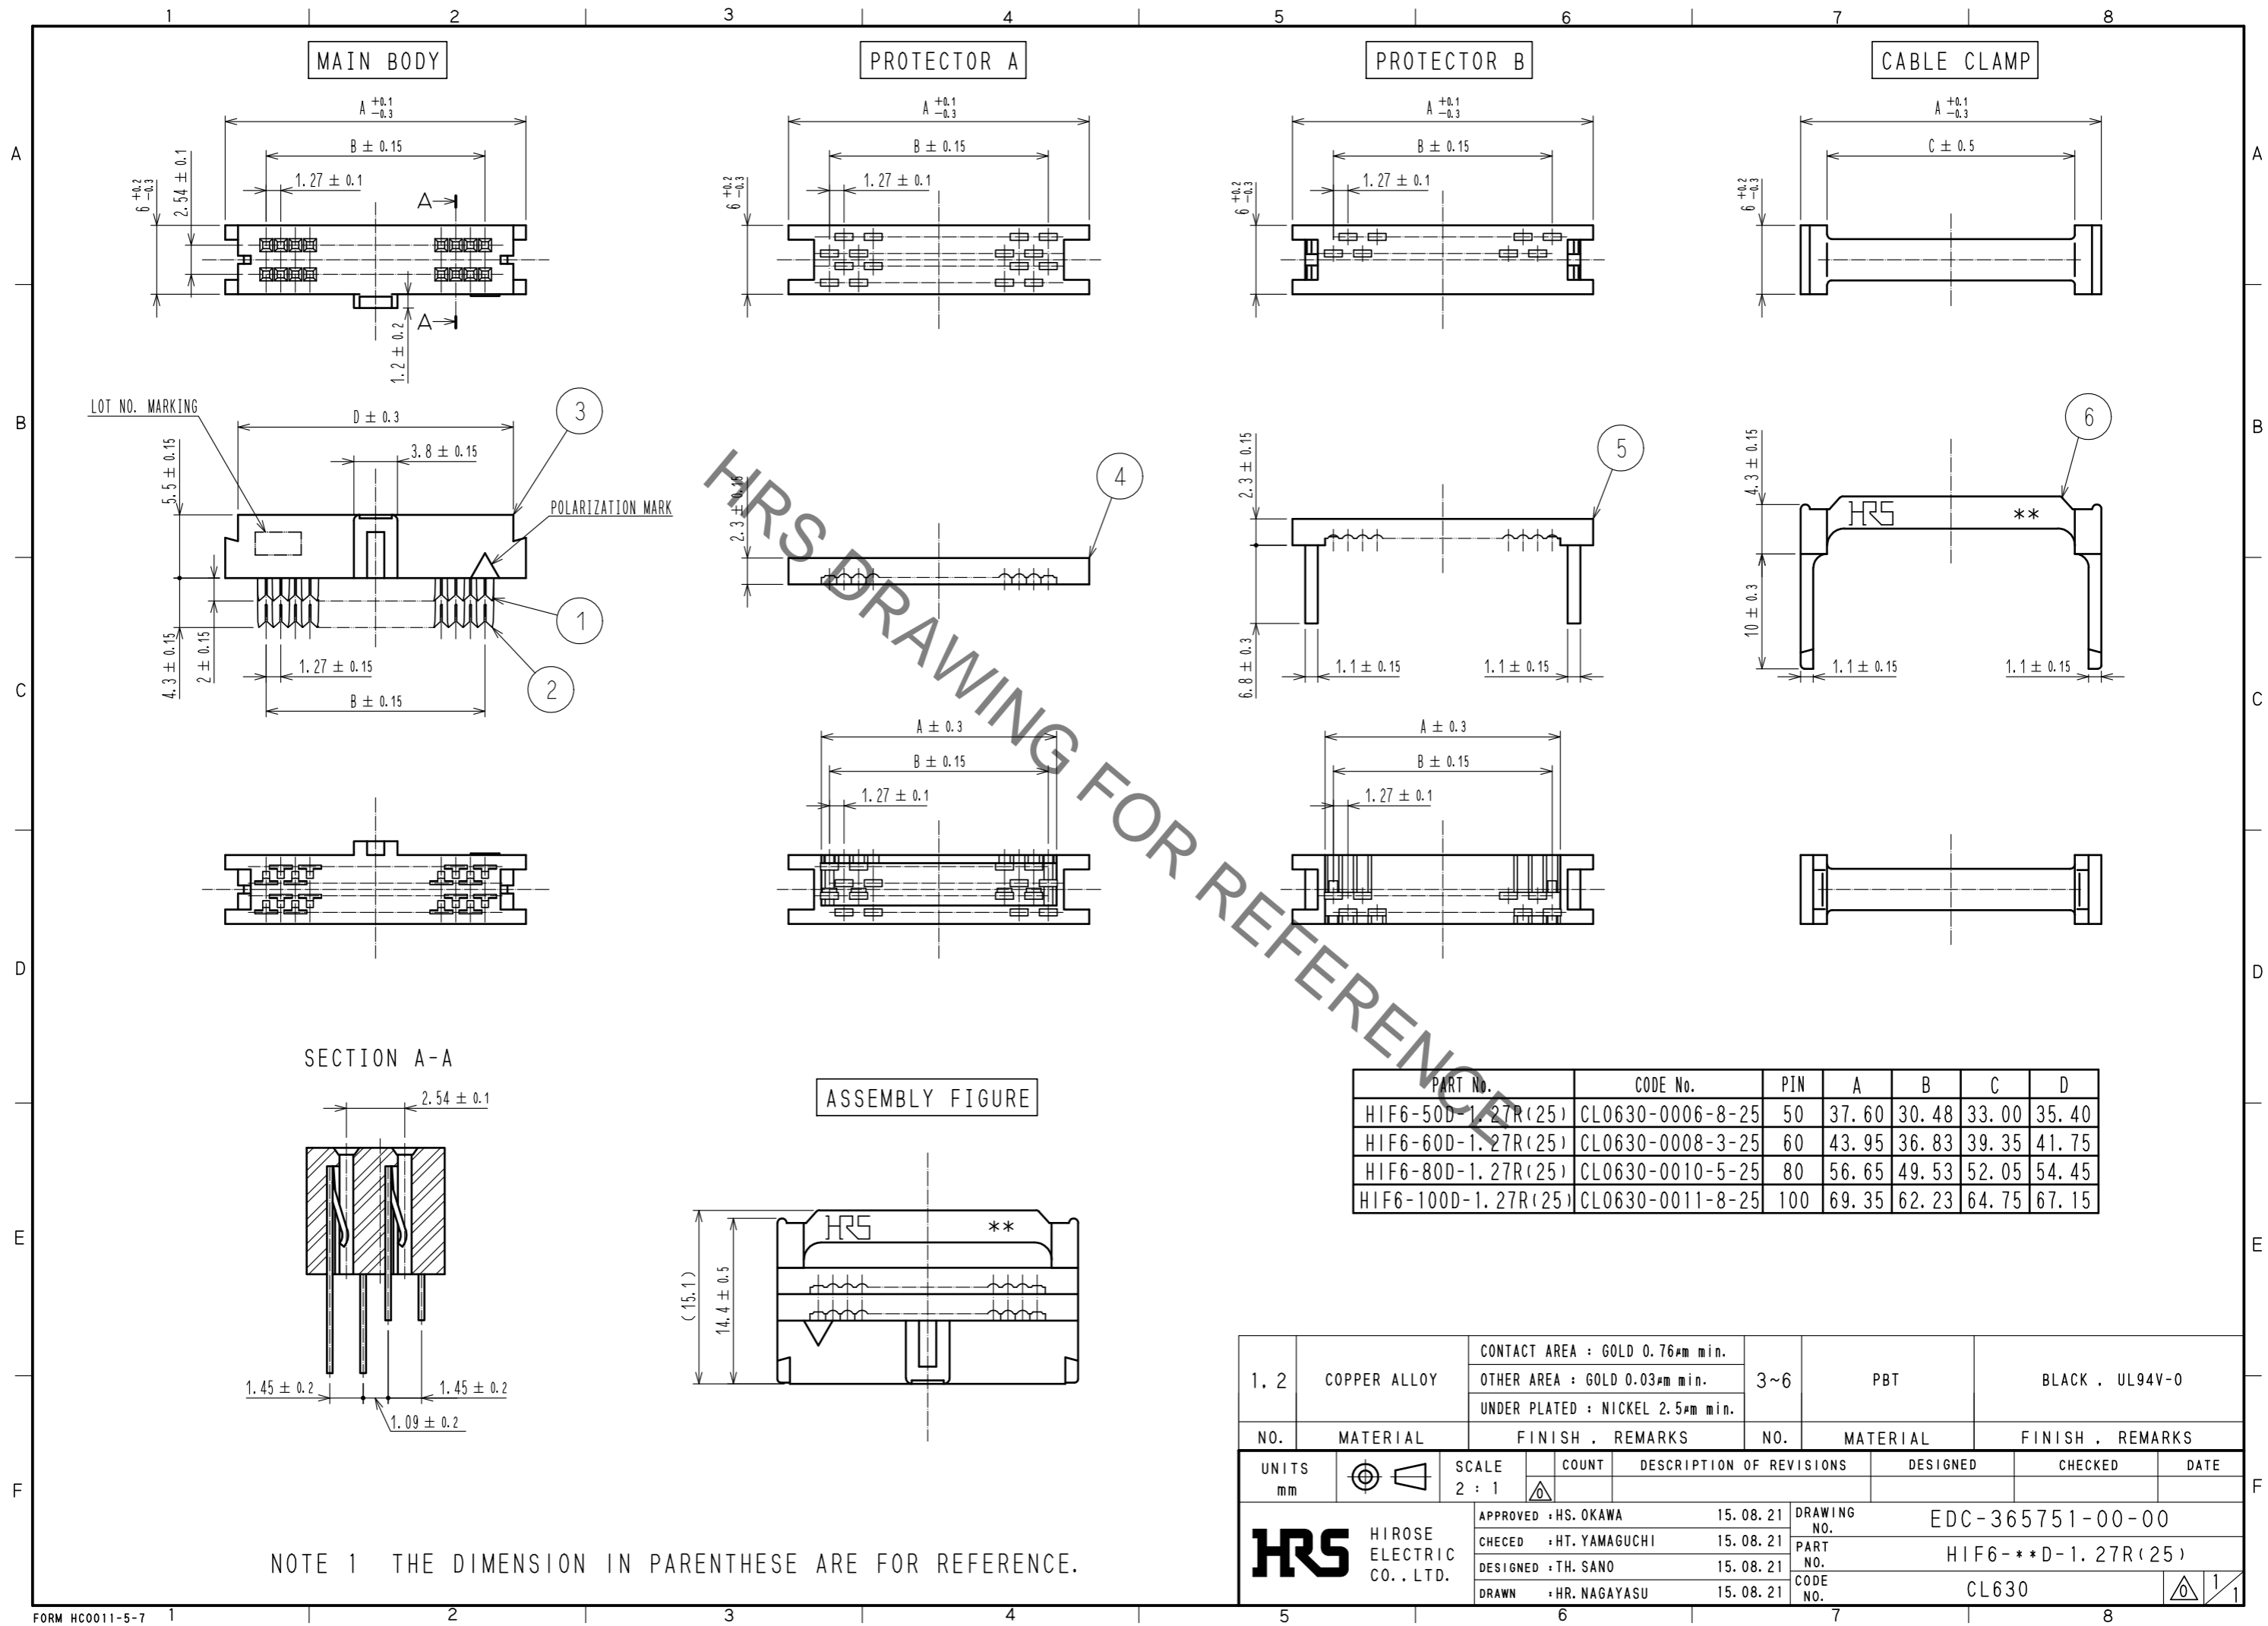

# Mouser Electronics

Authorized Distributor

Click to View Pricing, Inventory, Delivery & Lifecycle Information:

[Hirose Electric:](#)

[HIF6-60D-1.27R\(25\)](#)