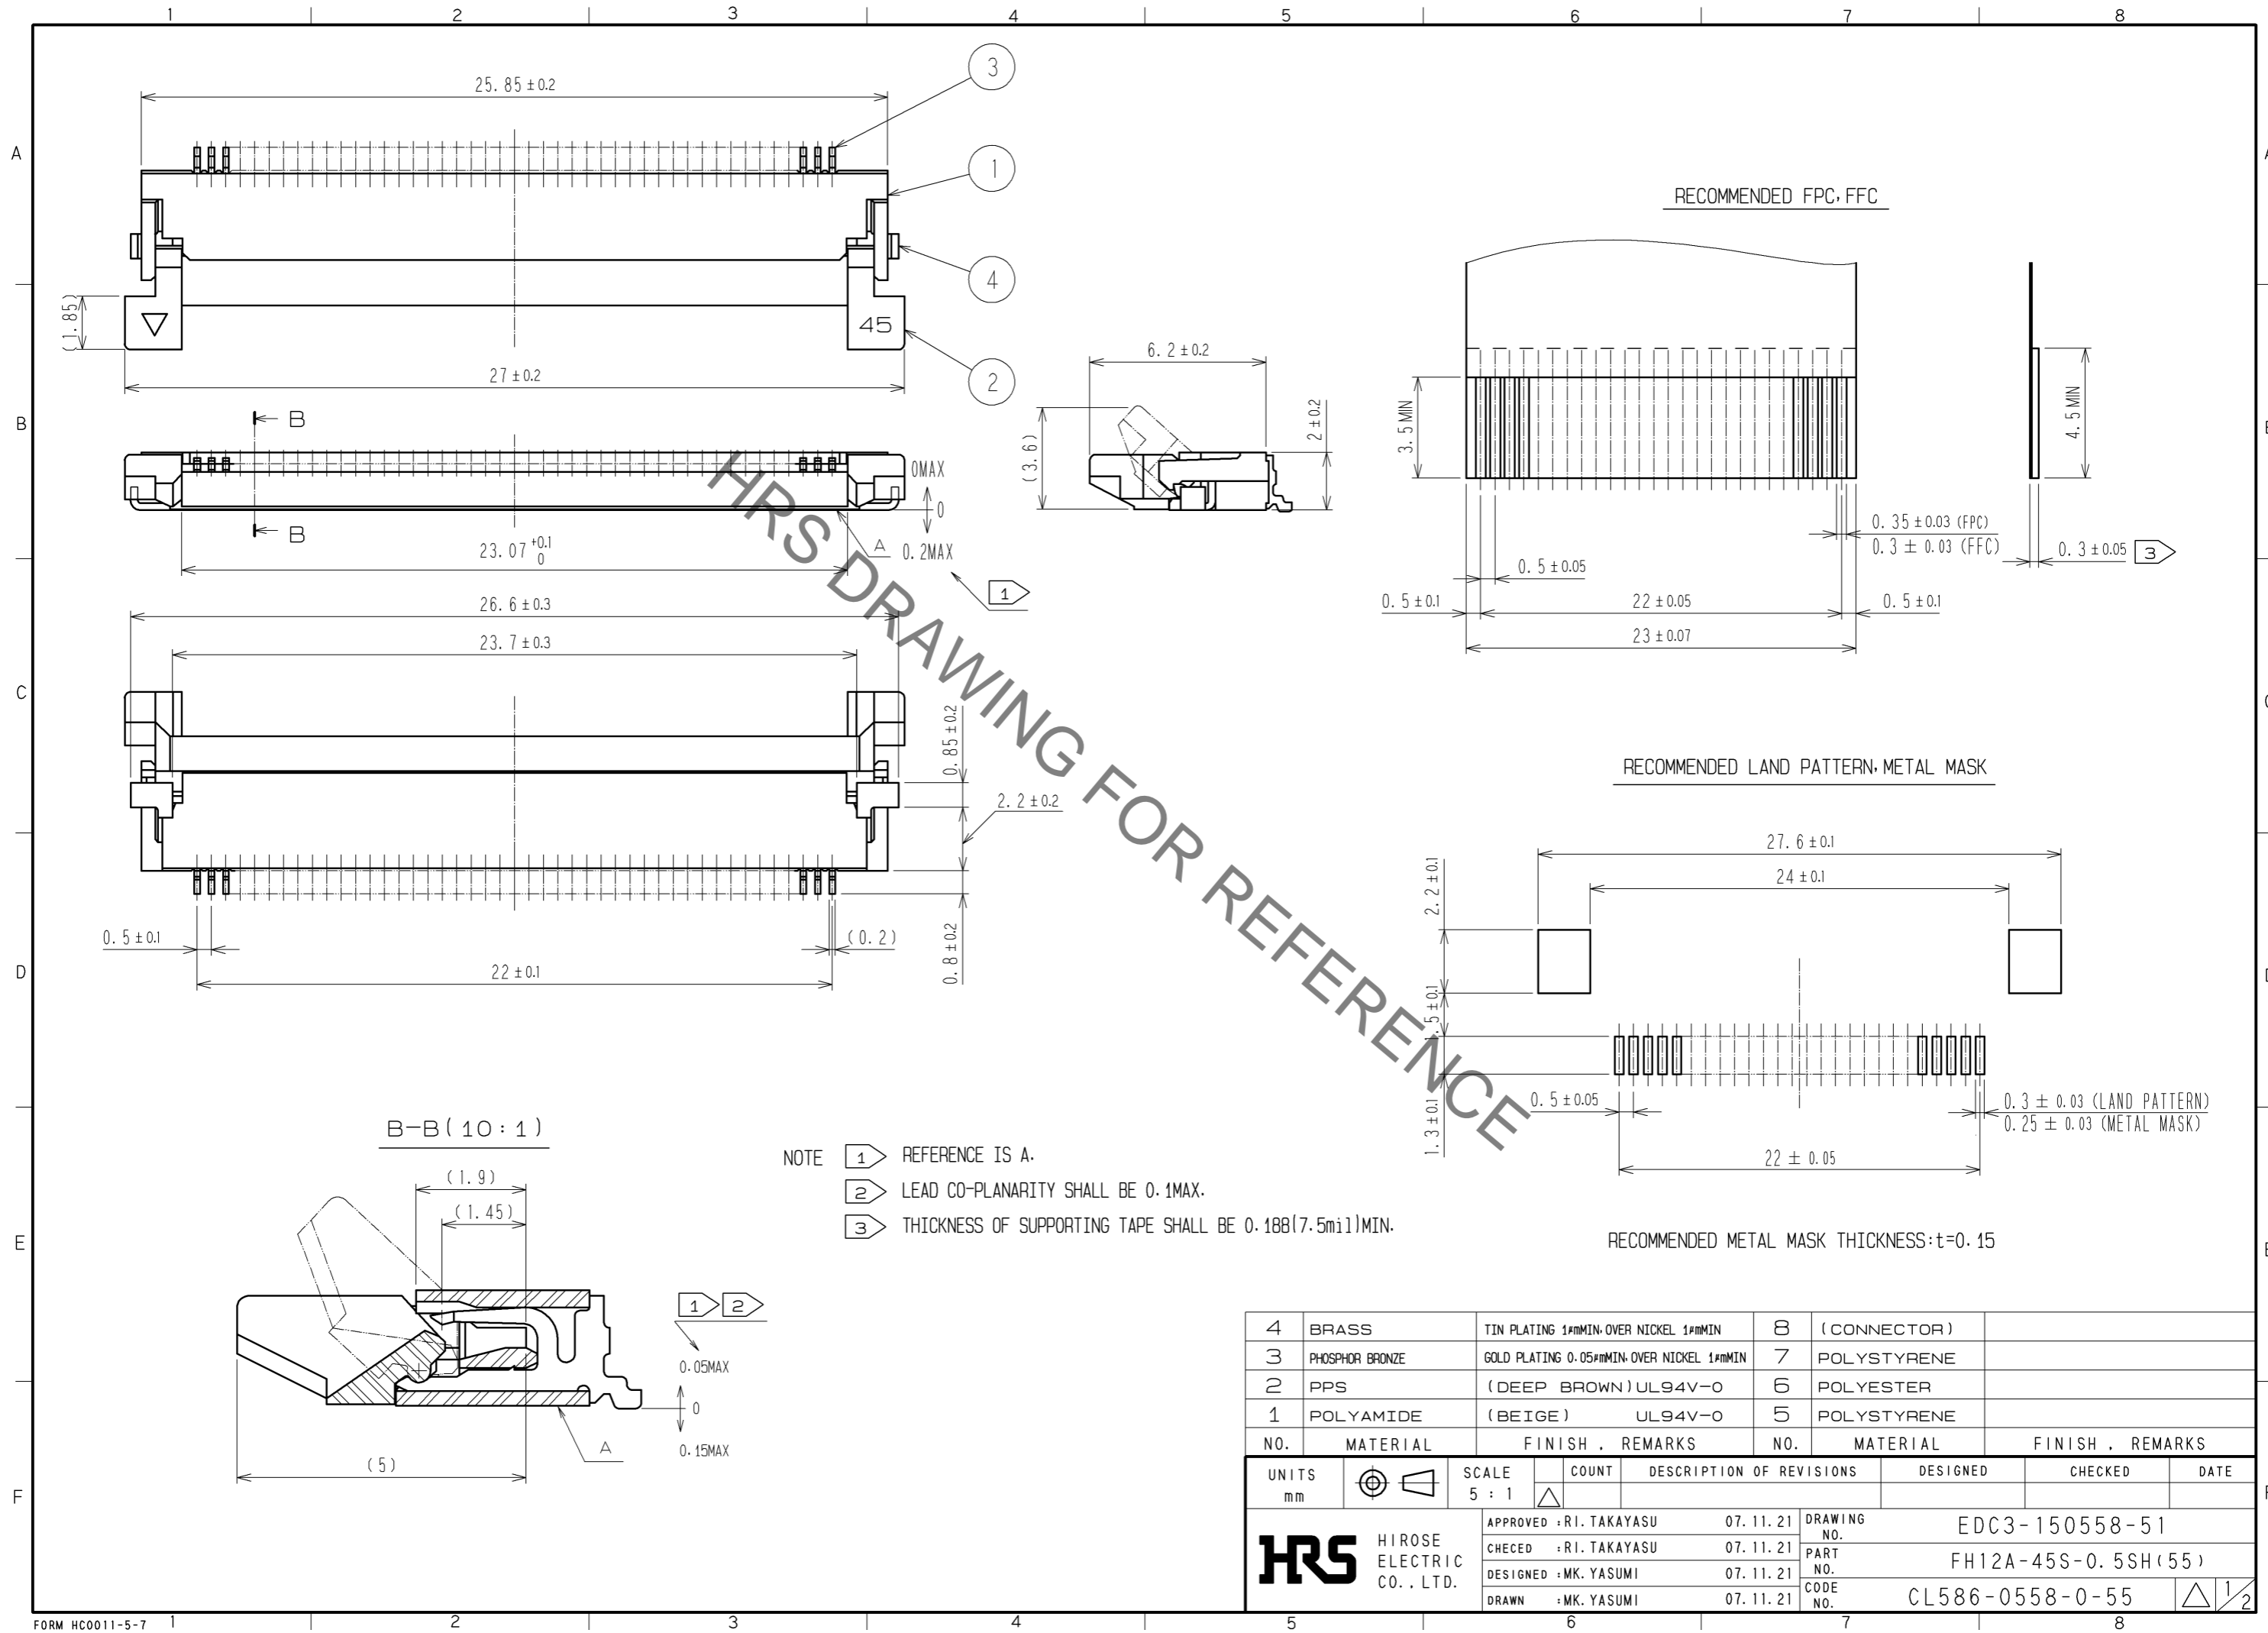

Sep.1.2021 Copyright 2021 HIROSE ELECTRIC CO., LTD. All Rights Reserved.
In case of consideration for using Automotive equipment / device which demand high reliability, kindly contact our sales window correspondents.