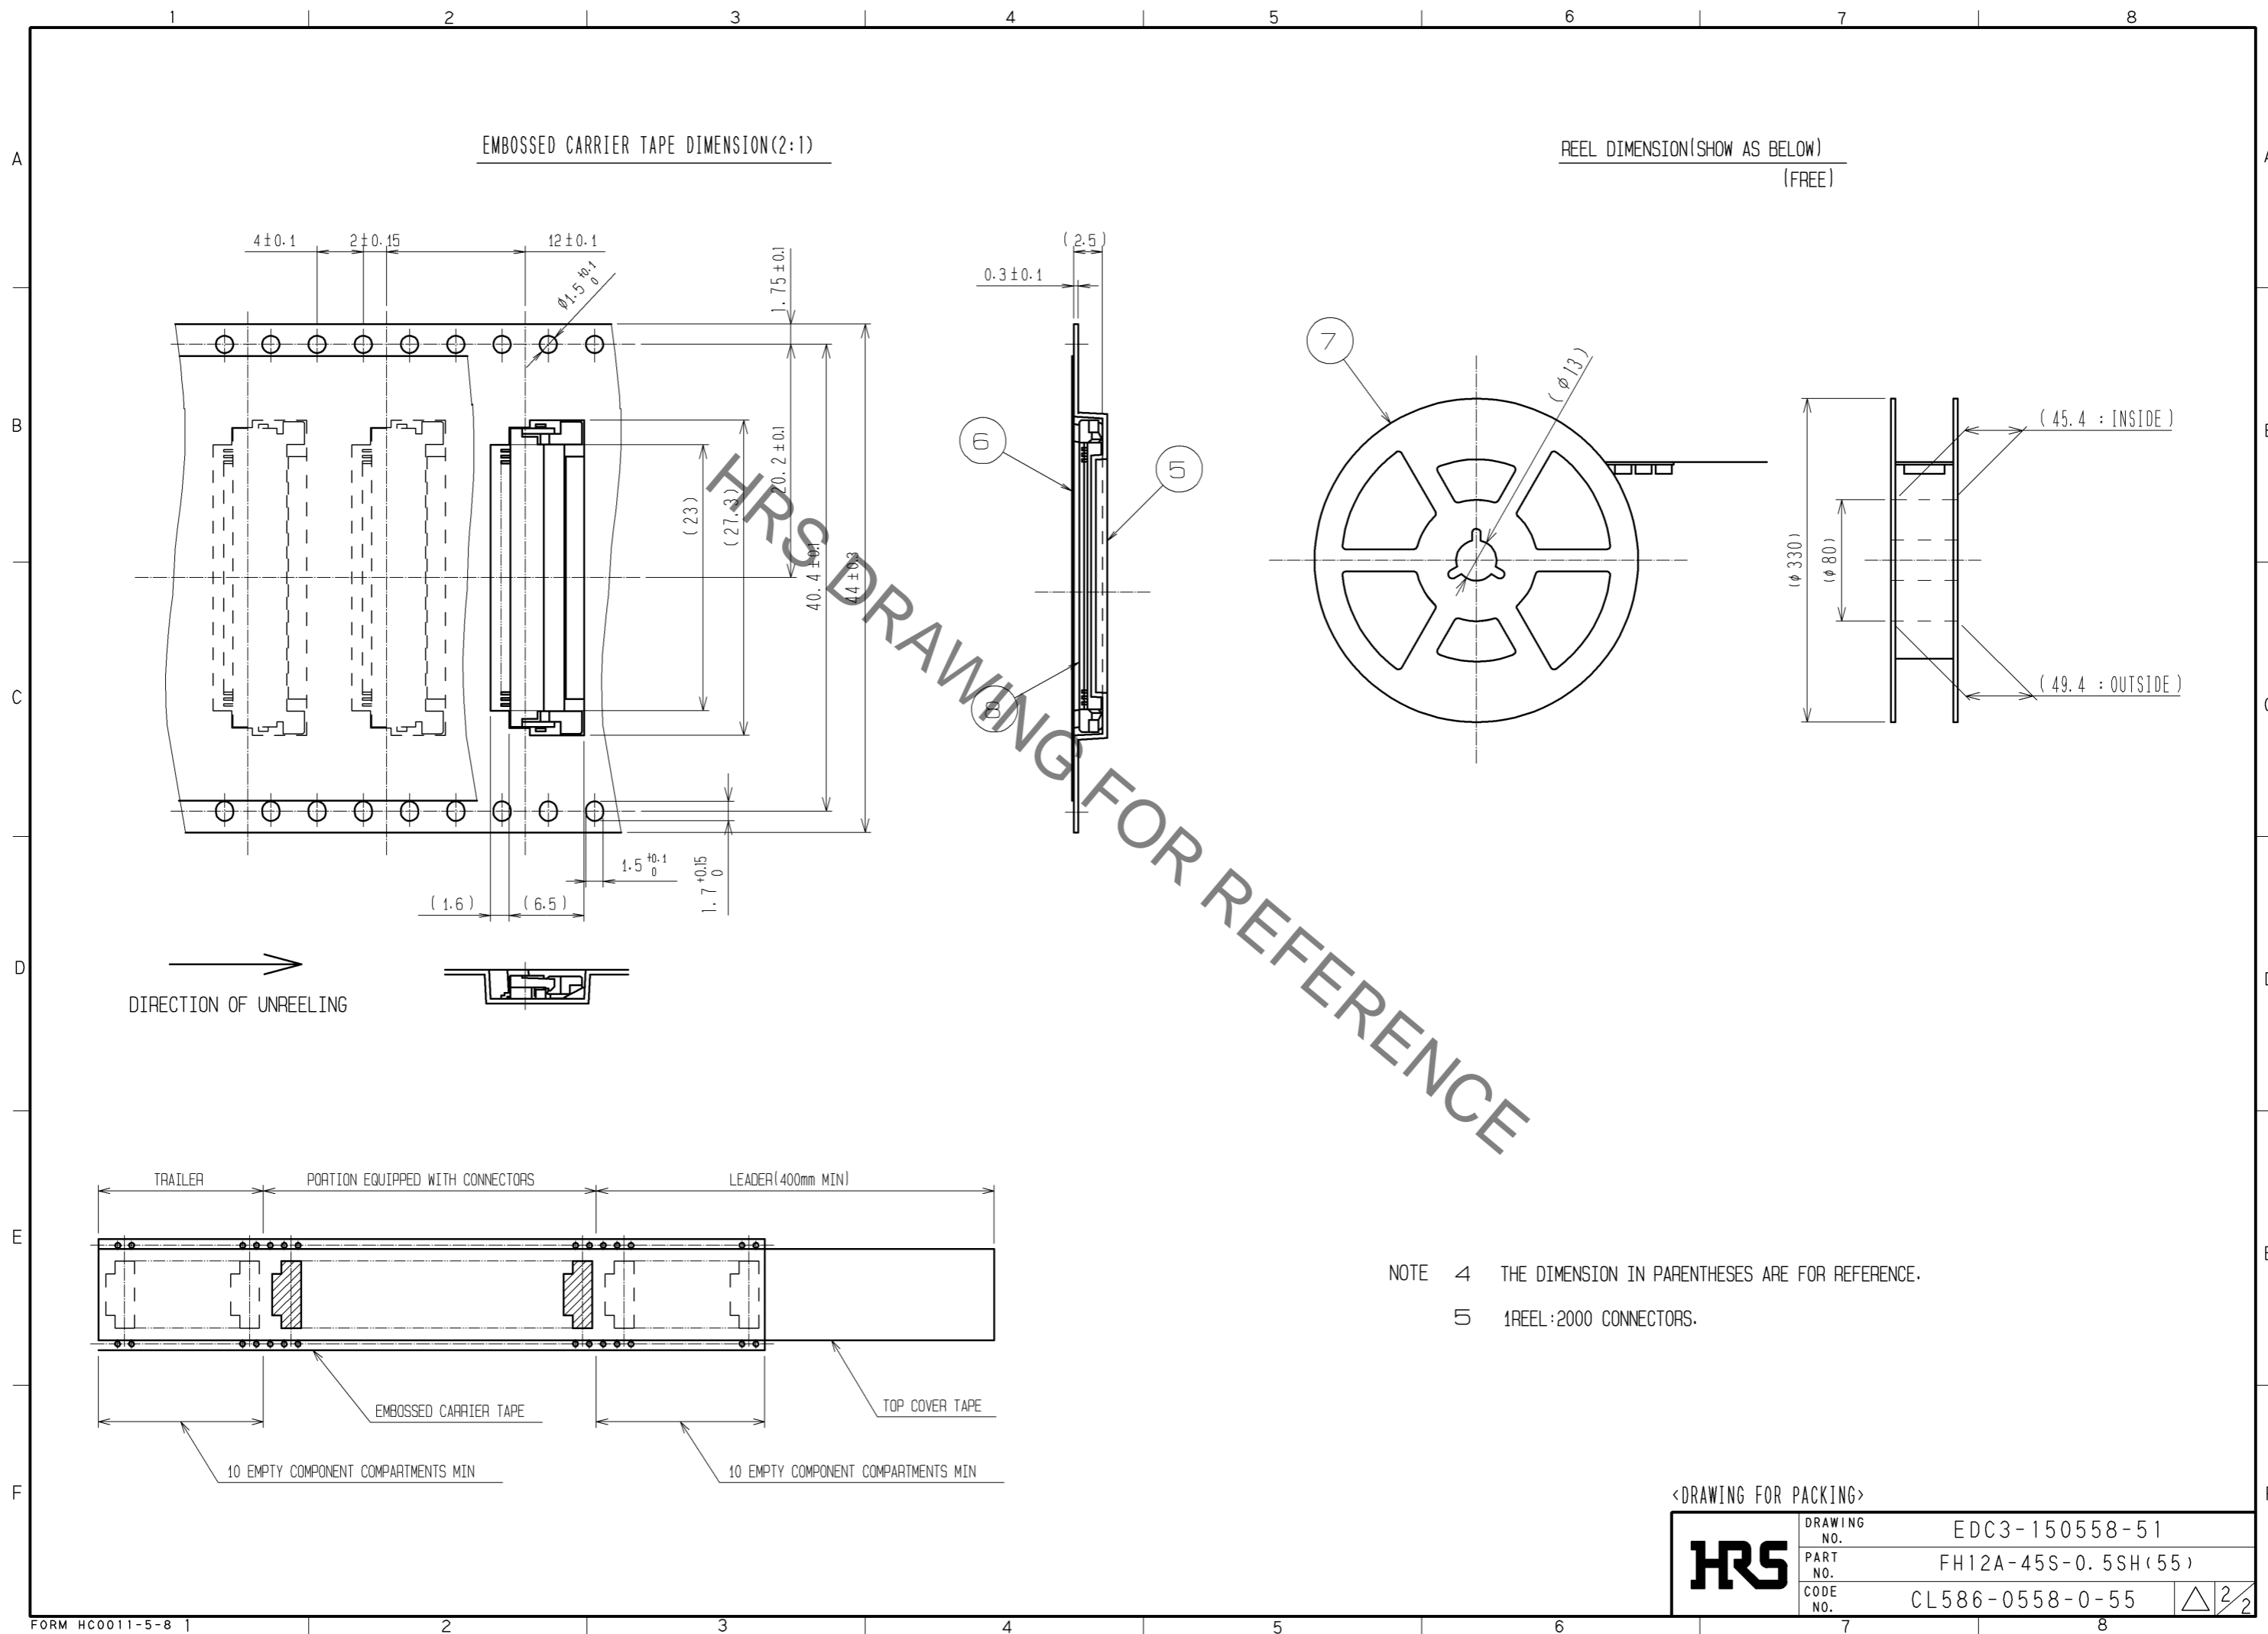

Mouser Electronics

Authorized Distributor

Click to View Pricing, Inventory, Delivery & Lifecycle Information:

[Hirose Electric:](#)

[FH12A-45S-0.5SH\(55\)](#)