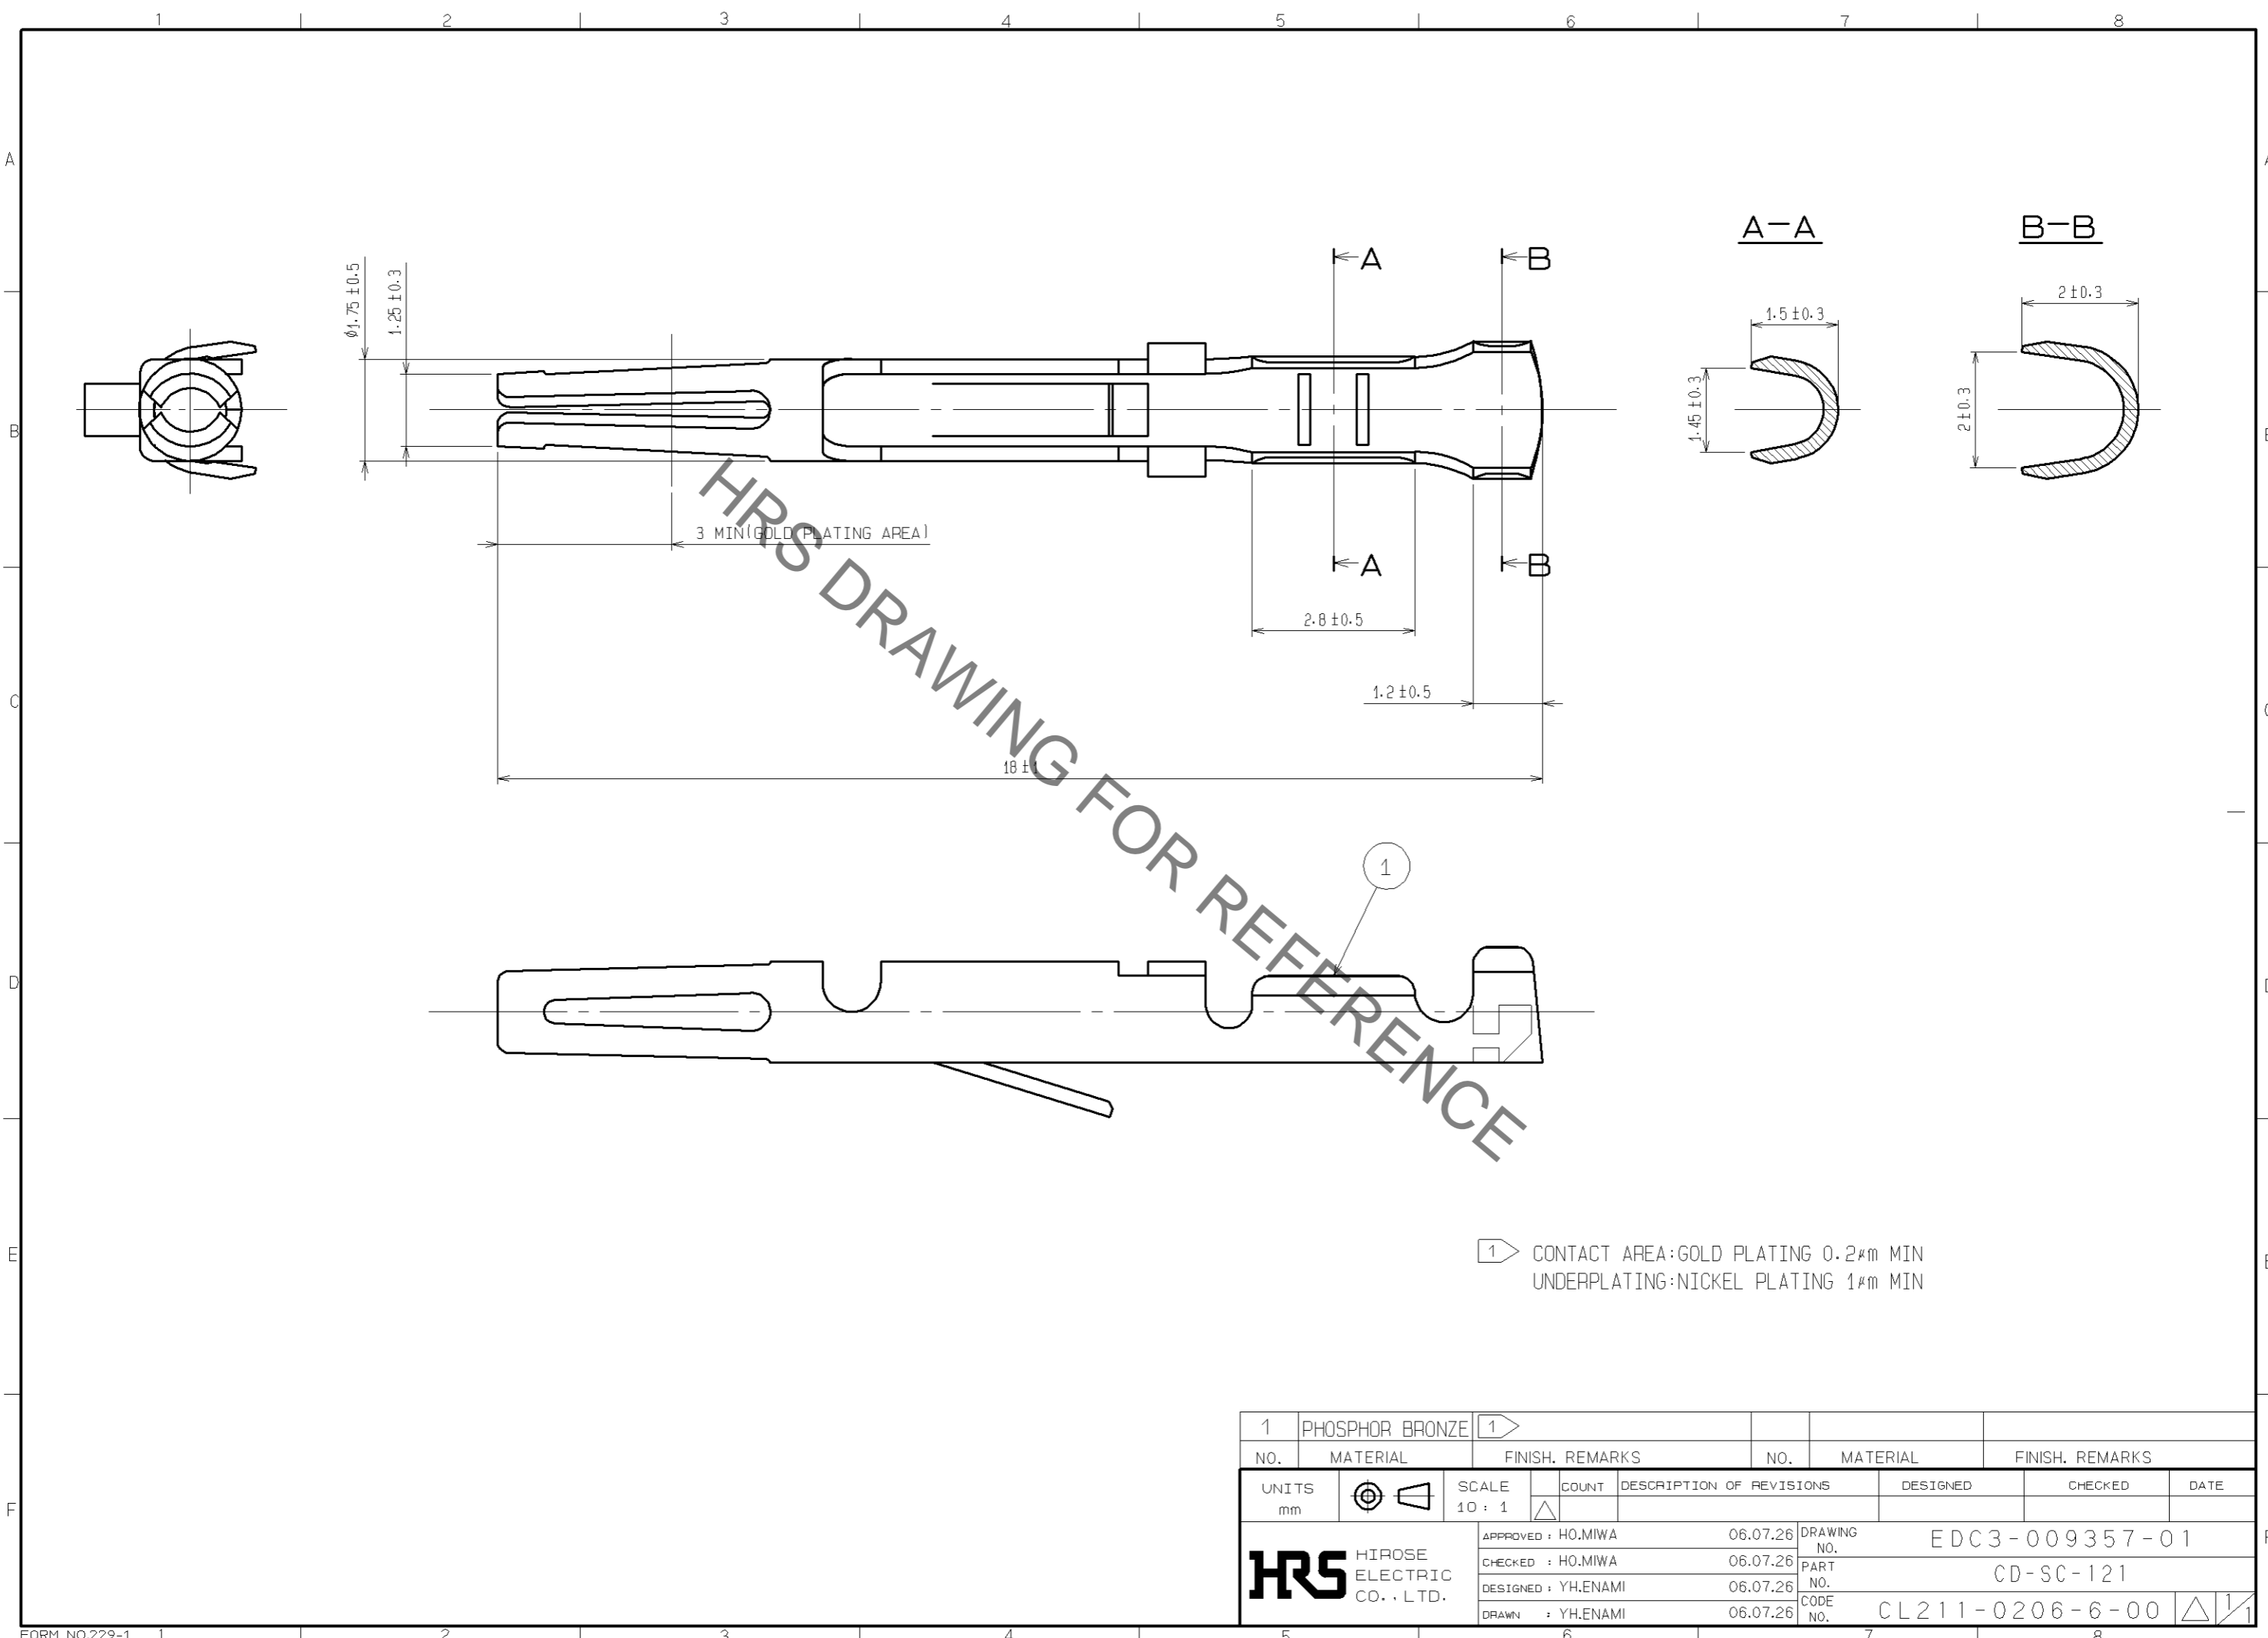

1	PHOSPHOR BRONZE	1					
NO.	MATERIAL	FINISH.	REMARKS	NO.	MATERIAL	FINISH.	REMARKS
UNITS		SCALE	COUNT	DESCRIPTION OF REVISIONS			DESIGNED
mm		10 : 1					CHECKED
<b>HRS</b> HIROSE ELECTRIC CO., LTD.				APPROVED : HO.MIWA	06.07.26	DRAWING NO. EDC3-009357-01	
				CHECKED : HO.MIWA	06.07.26	PART NO. CD-SC-121	
				DESIGNED : YH.ENAMI	06.07.26	CODE NO. CL211-0206-6-00	
				DRAWN : YH.ENAMI	06.07.26		