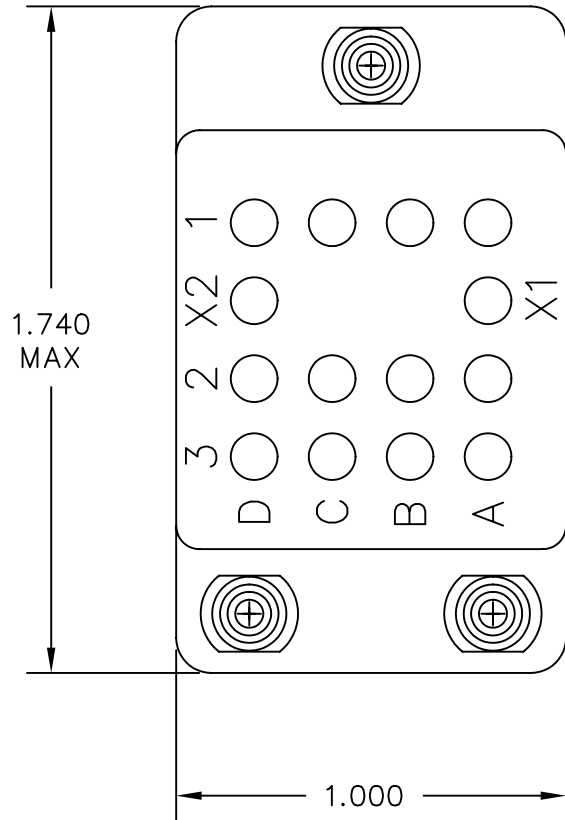

REV	ECN	DESCRIPTION	APP'D
J	2413	UPDATE FORMAT; ADD "J" DESIGNATION	JR 5/02/95
K	5754	NEW SILK SCREEN ARTWORK	

PART NO.	CONTACTS SUPPLIED	MARKING
RSE116672	NONE	RSE116673
RSE116673	(14) SIZE 16/16	

DIMENSIONS	TOLERANCES	PROJECTION	TITLE		
ANSI Y14.5M UNITS: INCHES ACAD FILE	.XX ±.01 .XXX ±.005 ANGLES ±2°		<b>Amphenol Pcd</b> RELAY SOCKET 14 POS - SIZE 16		
ORIGINAL NOT FOR CUSTOMER DISTRIBUTION	THIS DOCUMENT CONTAINS PROPRIETARY INFORMATION WHICH IS THE CONFIDENTIAL PROPERTY OF AMPHENOL PCD INC. PEABODY, MA				
			ENGR M. CALLA 5/16/91	SIZE B	REV K
			CHKD M. CALLA 5/16/91	DWG NO. RSE116672	
			APPD D. SWAFFIELD 6/14/91	CODE: 58982	SHEET 1 OF 1
				SCALE: 2X	