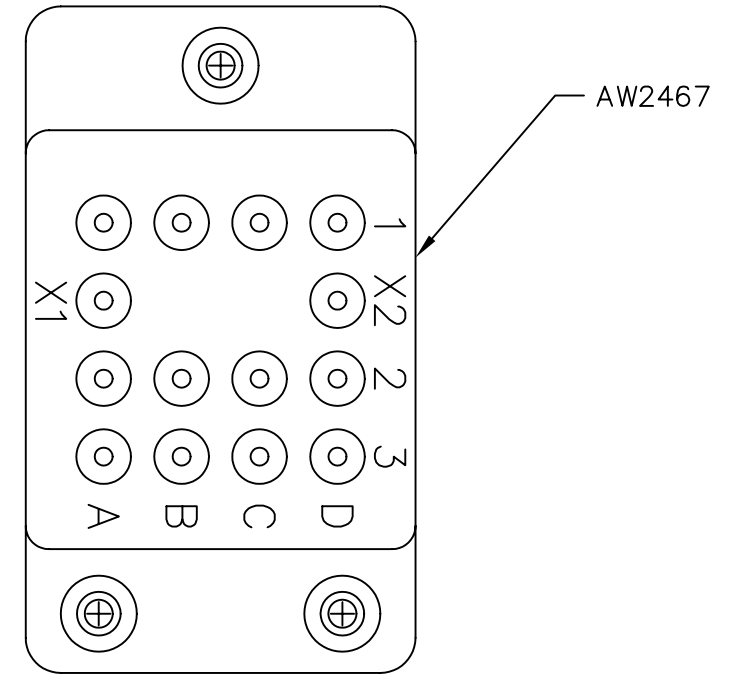

REV	ECN	DESCRIPTION	APP'D
J	2413	UPDATE FORMAT; ADD "J" DESIGNATION	JR 5/02/95
K	5754	NEW SILK SCREEN ARTWORK	

PART NO.	CONTACTS SUPPLIED	MARKING
RSE116672	NONE	RSE116673
RSE116673	(14) SIZE 16/16	

DIMENSIONS	TOLERANCES	PROJECTION	TITLE		
ANSI Y14.5M UNITS: INCHES ACAD FILE	.XX ±.01 .XXX ±.005 ANGLES ±2°		<b>Amphenol Pcd</b> RELAY SOCKET 14 POS - SIZE 16		
ORIGINAL NOT FOR CUSTOMER DISTRIBUTION	THIS DOCUMENT CONTAINS PROPRIETARY INFORMATION WHICH IS THE CONFIDENTIAL PROPERTY OF AMPHENOL PCD INC. PEABODY, MA				
			ENGR M. CALLA 5/16/91	SIZE B	REV K
			CHKD M. CALLA 5/16/91	DWG NO. RSE116672	
			APPD D. SWAFFIELD 6/14/91	CODE: 58982	SHEET 1 OF 1
				SCALE: 2X	