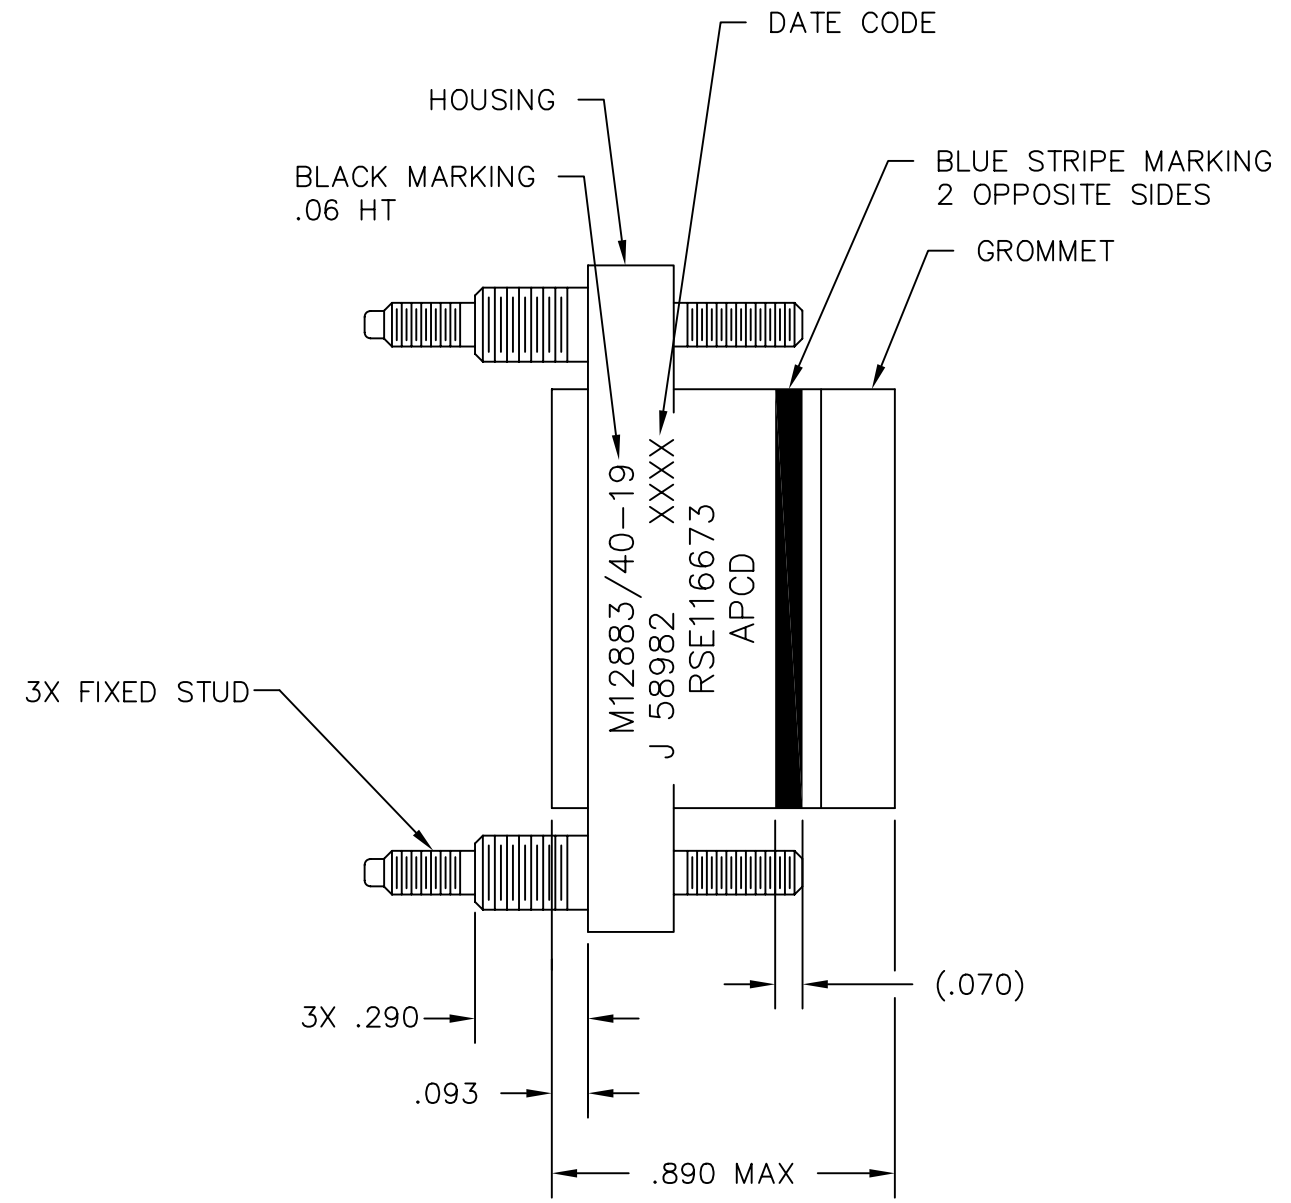

REV	ECN	DESCRIPTION	APP'D
J	2413	UPDATE FORMAT; ADD "J" DESIGNATION	JR 5/02/95
K	5754	NEW SILK SCREEN ARTWORK	

PART NO.	CONTACTS SUPPLIED	MARKING
RSE116672	NONE	RSE116673
RSE116673	(14) SIZE 16/16	

DIMENSIONS	TOLERANCES	PROJECTION	TITLE		
ANSI Y14.5M UNITS: INCHES ACAD FILE	.XX ±.01 .XXX ±.005 ANGLES ±2°		<b>Amphenol Pcd</b> RELAY SOCKET 14 POS - SIZE 16		
ORIGINAL NOT FOR CUSTOMER DISTRIBUTION	THIS DOCUMENT CONTAINS PROPRIETARY INFORMATION WHICH IS THE CONFIDENTIAL PROPERTY OF AMPHENOL PCD INC. PEABODY, MA				
			ENGR M. CALLA 5/16/91	SIZE B	REV K
			CHKD M. CALLA 5/16/91	DWG NO. RSE116672	
			APPD D. SWAFFIELD 6/14/91	CODE: 58982	SHEET 1 OF 1
				SCALE: 2X	