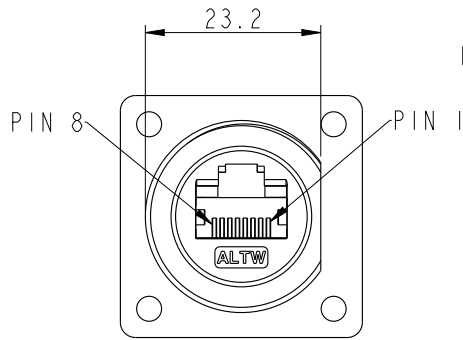

REV.	ECN NO.	DATE	SIGN	DESCRIPTION
D	LEN1810077	2017-11-29	Jalam	Change The Tolerance

ALTW
CONFIDENTIAL
2017-11-29
R&D DEPT.

ALTW
DCC. DEPT.
CONFIDENTIAL
2018.01.10
ISSUED

1. Note:
2. ⌀ Important Dimension
   - Waterproof Rate : IP67(Unmated Waterproof)
   - Housing : Nylon+GF, BLACK
   - Screw : SUS30X, M3.0x0.5, L8.0
   - Gasket : Silicone, Gray.
   - PCB: FR-4
   - Jack : PBT Polyester
   - Screw torsion value range: 3~3.5kgf-cm
   - Temperature Range: -40°C to 105°C

UNIT: mm			TITLE RJ45, D SIZE, UNMATED WATERPROOF SQUARE
TOLERANCE	.X ±0.25	.XX ±0.1	SCALE 1:1
.XXX ±0.05	ANGLES ±1°	REV. D	SIZE A4
		WC-REV. B.4	SHEET 1 OF 2
		⌀: Inspection item	

Amphenol LTW
安費諾亮泰企業股份有限公司

ITEM NO. RDP-5SPFFV-SSU7001	DRAWN BY Jalam	DATE 2017-11-29
DWG NO. RDP-5SPFFV-SSU7001	CHECKED BY Feng_Li	DATE 2017-11-29
CUSTOMER ALTW	APPROVED BY Jerry	DATE 2017-11-29

THIS DOCUMENT IS SUBJECT TO CHANGE WITHOUT NOTICE. IT IS CONFIDENTIAL AND A PROPERTY OF Amphenol LTW. DISCLOSURE TO THIRD PARTY HAS TO BE AUTHORIZED BY Amphenol LTW.