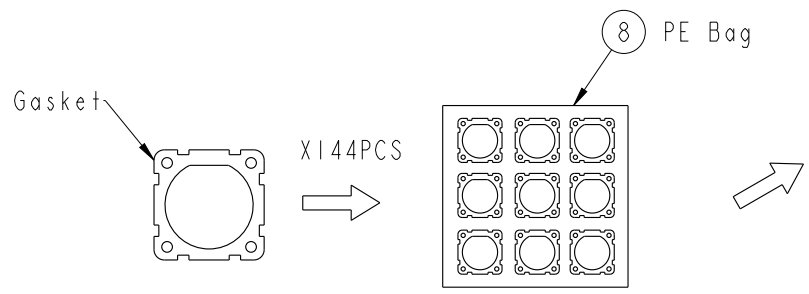

THIS DOCUMENT IS SUBJECT TO CHANGE WITHOUT NOTICE. IT IS CONFIDENTIAL AND A PROPERTY OF Amphenol LTW. DISCLOSURE TO THIRD PARTY HAS TO BE AUTHORIZED BY Amphenol LTW.

Note:
* Important Dimension
* 1PCS產品配1PCS Gasket, 4PCS Washer, 4PCS Screw
* 配件的出貨數量參考實際產品出貨數量

UNIT: mm	
TOLERANCE	
.X	±0.25
.XX	±0.1
.XXX	±0.05
ANGLES	±1°

TITLE RJ45, D SIZE, UNMATED WATERPROOF SQUARE			
SCALE 1:1	SIZE A4	SHEET 2 OF 2	
REV. D	WC-REV. A.4	CC: Inspection item	

Amphenol LTW
安費諾亮泰企業股份有限公司

ITEM NO RDP-5SPFFV-SSU7001	DRAWN BY Jalam	DATE 2017-11-29
DWG NO RDP-5SPFFV-SSU7001	CHECKED BY Feng_Li	DATE 2017-11-29
CUSTOMER ALTW	APPROVED BY Jerry	DATE 2017-11-29