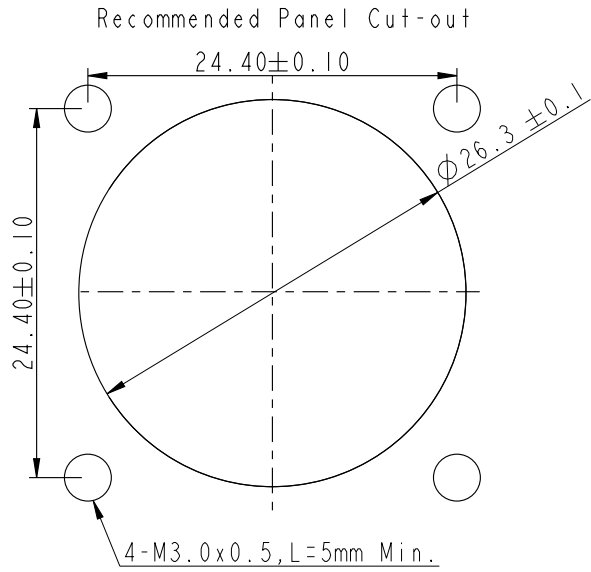

REV.	ECN NO.	DATE	SIGN	DESCRIPTION
D	LEN1810077	2017-11-29	Jalam	Change The Tolerance

ALTW
CONFIDENTIAL
2017-11-29
R&D DEPT.

ALTW
DCC. DEPT.
CONFIDENTIAL
2018.01.10
ISSUED

1. Note:
2. ⌀ Important Dimension
   - Waterproof Rate : IP67(Unmated Waterproof)
   - Housing : Nylon+GF, BLACK
   - Screw : SUS30X, M3.0x0.5, L8.0
   - Gasket : Silicone, Gray.
   - PCB: FR-4
   - Jack : PBT Polyester
   - Screw torsion value range: 3~3.5kgf-cm
   - Temperature Range: -40°C to 105°C

UNIT: mm			TITLE RJ45, D SIZE, UNMATED WATERPROOF SQUARE
TOLERANCE	.X ±0.25	.XX ±0.1	SCALE 1:1
.XXX ±0.05	ANGLES ±1°	REV. D	SIZE A4
		WC-REV. B.4	SHEET 1 OF 2
		⌀: Inspection item	

Amphenol LTW
安費諾亮泰企業股份有限公司

ITEM NO. RDP-5SPFFV-SSU7001	DRAWN BY Jalam	DATE 2017-11-29
DWG NO. RDP-5SPFFV-SSU7001	CHECKED BY Feng_Li	DATE 2017-11-29
CUSTOMER ALTW	APPROVED BY Jerry	DATE 2017-11-29

THIS DOCUMENT IS SUBJECT TO CHANGE WITHOUT NOTICE. IT IS CONFIDENTIAL AND A PROPERTY OF Amphenol LTW. DISCLOSURE TO THIRD PARTY HAS TO BE AUTHORIZED BY Amphenol LTW.