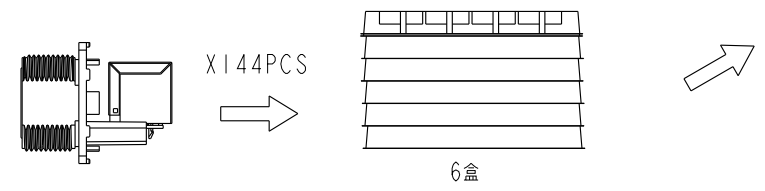

THIS DOCUMENT IS SUBJECT TO CHANGE WITHOUT NOTICE. IT IS CONFIDENTIAL AND A PROPERTY OF Amphenol LTW. DISCLOSURE TO THIRD PARTY HAS TO BE AUTHORIZED BY Amphenol LTW.

Note:
* Important Dimension
* 1PCS產品配1PCS Gasket, 4PCS Washer, 4PCS Screw
* 配件的出貨數量參考實際產品出貨數量

UNIT: mm	
TOLERANCE	
.X	±0.25
.XX	±0.1
.XXX	±0.05
ANGLES	±1°

TITLE RJ45, D SIZE, UNMATED WATERPROOF SQUARE			
SCALE 1:1	SIZE A4	SHEET 2 OF 2	
REV. D	WC-REV. A.4	CC: Inspection item	

Amphenol LTW
安費諾亮泰企業股份有限公司

ITEM NO RDP-5SPFFV-SSU7001	DRAWN BY Jalam	DATE 2017-11-29
DWG NO RDP-5SPFFV-SSU7001	CHECKED BY Feng_Li	DATE 2017-11-29
CUSTOMER ALTW	APPROVED BY Jerry	DATE 2017-11-29