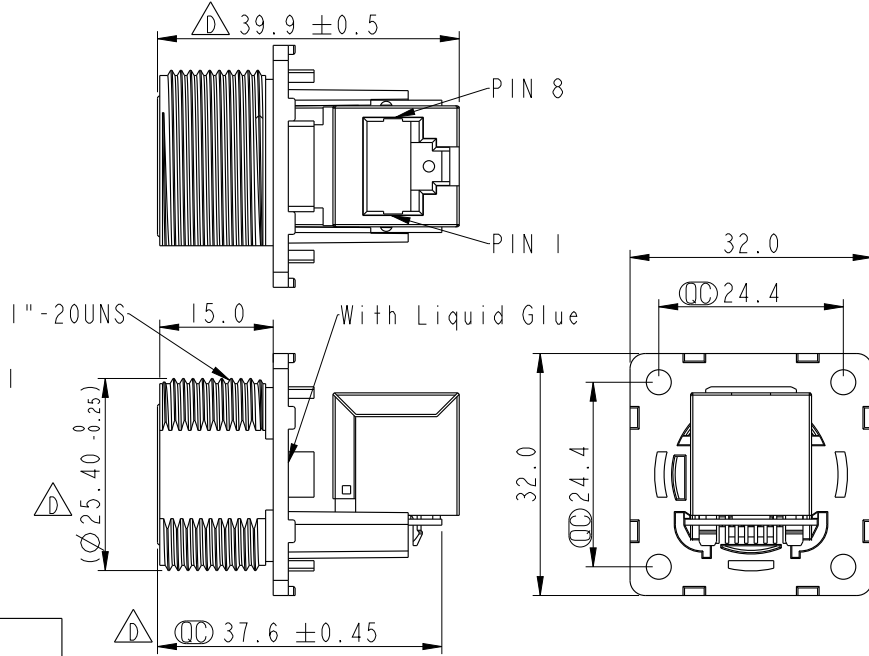

REV.	ECN NO.	DATE	SIGN	DESCRIPTION
D	LEN1810077	2017-11-29	Jalam	Change The Tolerance

ALTW
CONFIDENTIAL
2017-11-29
R&D DEPT.

ALTW
DCC. DEPT.
CONFIDENTIAL
2018.01.10
ISSUED

1. Note:
2. ⌀ Important Dimension
   - Waterproof Rate : IP67(Unmated Waterproof)
   - Housing : Nylon+GF, BLACK
   - Screw : SUS30X, M3.0x0.5, L8.0
   - Gasket : Silicone, Gray.
   - PCB: FR-4
   - Jack : PBT Polyester
   - Screw torsion value range: 3~3.5kgf-cm
   - Temperature Range: -40°C to 105°C

UNIT: mm			TITLE RJ45, D SIZE, UNMATED WATERPROOF SQUARE
TOLERANCE	.X ±0.25	.XX ±0.1	SCALE 1:1
.XXX ±0.05	ANGLES ±1°	REV. D	SIZE A4
		WC-REV. B.4	SHEET 1 OF 2
		⌀: Inspection item	

Amphenol LTW
安費諾亮泰企業股份有限公司

ITEM NO. RDP-5SPFFV-SSU7001	DRAWN BY Jalam	DATE 2017-11-29
DWG NO. RDP-5SPFFV-SSU7001	CHECKED BY Feng_Li	DATE 2017-11-29
CUSTOMER ALTW	APPROVED BY Jerry	DATE 2017-11-29

THIS DOCUMENT IS SUBJECT TO CHANGE WITHOUT NOTICE. IT IS CONFIDENTIAL AND A PROPERTY OF Amphenol LTW. DISCLOSURE TO THIRD PARTY HAS TO BE AUTHORIZED BY Amphenol LTW.