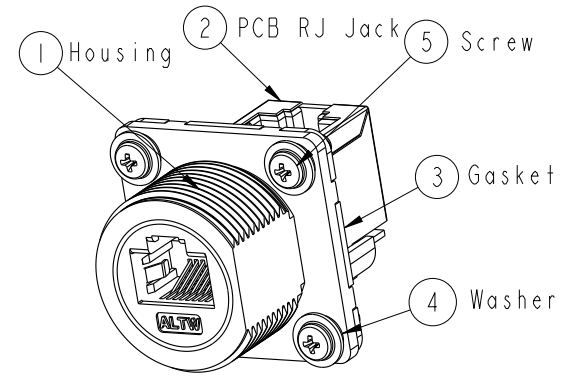

REV.	ECN NO.	DATE	SIGN	DESCRIPTION
D	LEN1810077	2017-11-29	Jalam	Change The Tolerance

ALTW
CONFIDENTIAL
2017-11-29
R&D DEPT.

ALTW
DCC. DEPT.
CONFIDENTIAL
2018.01.10
ISSUED

1. Note:
2. ⌀ Important Dimension
   - Waterproof Rate : IP67(Unmated Waterproof)
   - Housing : Nylon+GF, BLACK
   - Screw : SUS30X, M3.0x0.5, L8.0
   - Gasket : Silicone, Gray.
   - PCB: FR-4
   - Jack : PBT Polyester
   - Screw torsion value range: 3~3.5kgf-cm
   - Temperature Range: -40°C to 105°C

UNIT: mm			TITLE RJ45, D SIZE, UNMATED WATERPROOF SQUARE
TOLERANCE	.X ±0.25	.XX ±0.1	SCALE 1:1
.XXX ±0.05	ANGLES ±1°	REV. D	SIZE A4
		WC-REV. B.4	SHEET 1 OF 2
		⌀: Inspection item	

Amphenol LTW
安費諾亮泰企業股份有限公司

ITEM NO. RDP-5SPFFV-SSU7001	DRAWN BY Jalam	DATE 2017-11-29
DWG NO. RDP-5SPFFV-SSU7001	CHECKED BY Feng_Li	DATE 2017-11-29
CUSTOMER ALTW	APPROVED BY Jerry	DATE 2017-11-29

THIS DOCUMENT IS SUBJECT TO CHANGE WITHOUT NOTICE. IT IS CONFIDENTIAL AND A PROPERTY OF Amphenol LTW. DISCLOSURE TO THIRD PARTY HAS TO BE AUTHORIZED BY Amphenol LTW.