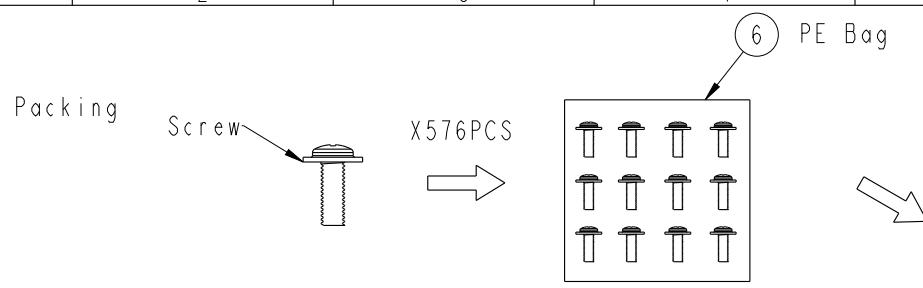

THIS DOCUMENT IS SUBJECT TO CHANGE WITHOUT NOTICE. IT IS CONFIDENTIAL AND A PROPERTY OF Amphenol LTW. DISCLOSURE TO THIRD PARTY HAS TO BE AUTHORIZED BY Amphenol LTW.

Note:
* Important Dimension
* 1PCS產品配1PCS Gasket, 4PCS Washer, 4PCS Screw
* 配件的出貨數量參考實際產品出貨數量

UNIT: mm	
TOLERANCE	
.X	±0.25
.XX	±0.1
.XXX	±0.05
ANGLES	±1°

TITLE RJ45, D SIZE, UNMATED WATERPROOF SQUARE			
SCALE 1:1	SIZE A4	SHEET 2 OF 2	
REV. D	WC-REV. A.4	CC: Inspection item	

Amphenol LTW
安費諾亮泰企業股份有限公司

ITEM NO RDP-5SPFFV-SSU7001	DRAWN BY Jalam	DATE 2017-11-29
DWG NO RDP-5SPFFV-SSU7001	CHECKED BY Feng_Li	DATE 2017-11-29
CUSTOMER ALTW	APPROVED BY Jerry	DATE 2017-11-29