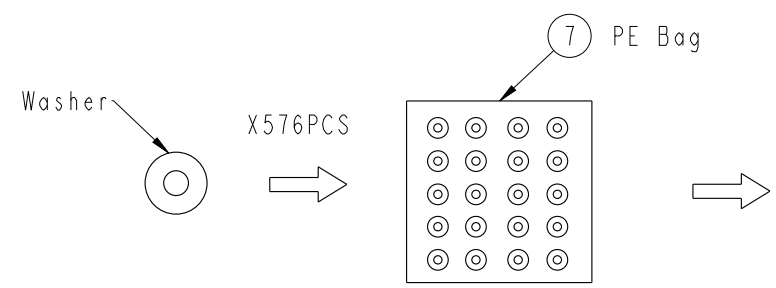

THIS DOCUMENT IS SUBJECT TO CHANGE WITHOUT NOTICE. IT IS CONFIDENTIAL AND A PROPERTY OF Amphenol LTW. DISCLOSURE TO THIRD PARTY HAS TO BE AUTHORIZED BY Amphenol LTW.

Note:
* Important Dimension
* 1PCS產品配1PCS Gasket, 4PCS Washer, 4PCS Screw
* 配件的出貨數量參考實際產品出貨數量

UNIT: mm	
TOLERANCE	
.X	±0.25
.XX	±0.1
.XXX	±0.05
ANGLES	±1°

TITLE RJ45, D SIZE, UNMATED WATERPROOF SQUARE			
SCALE 1:1	SIZE A4	SHEET 2 OF 2	
REV. D	WC-REV. A.4	CC: Inspection item	

Amphenol LTW
安費諾亮泰企業股份有限公司

ITEM NO RDP-5SPFFV-SSU7001	DRAWN BY Jalam	DATE 2017-11-29
DWG NO RDP-5SPFFV-SSU7001	CHECKED BY Feng_Li	DATE 2017-11-29
CUSTOMER ALTW	APPROVED BY Jerry	DATE 2017-11-29