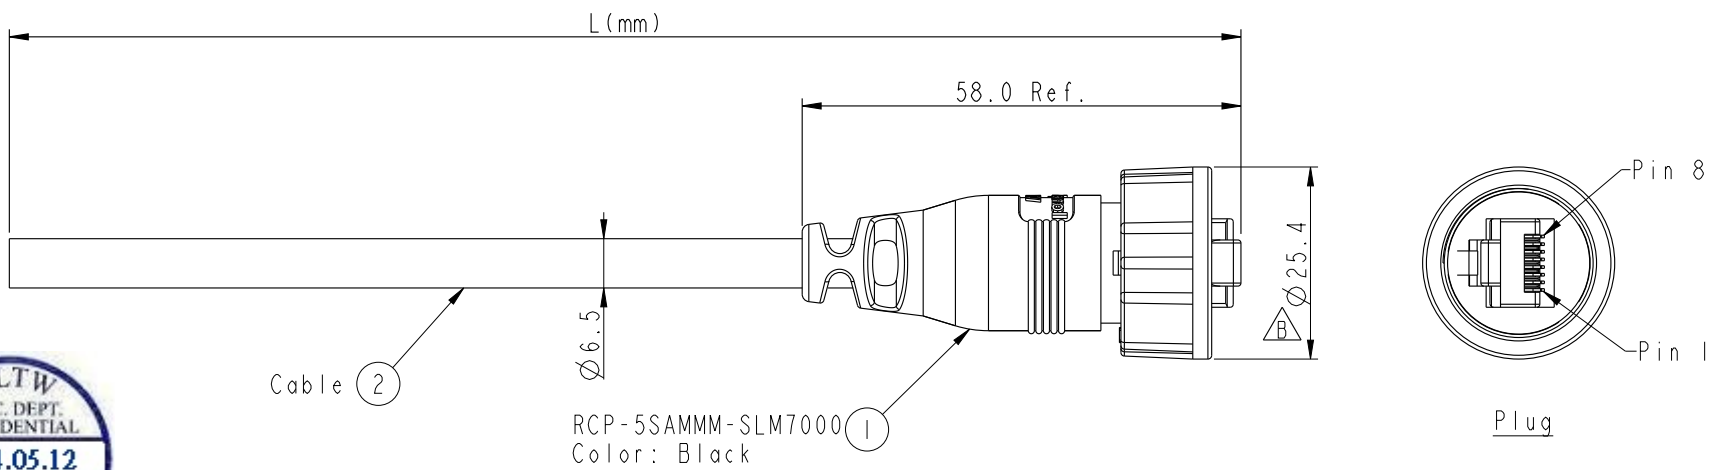

Pin Out		
Wire Color		Plug
Drain Wire	接地	Shield
Brown	棕	8
Brown/white	棕白	7
Green	綠	6
Blue/white	藍白	5
Blue	藍	4
Green/white	綠白	3
Orange	橙	2
Orange/white	橙白	1

RCP-5SAMMM-SLM7BXX

XX: 01~99Meter
 01: 01Meter
 02: 02Meters
 ...
 99: 99Meters
 Cable Length(L):01~99Meters

X:
 (B)CAT5E FTP

- Note:
- * ⊘ Important Dimension
 - * Waterproof Rate: IP67.
 - * Plug: PC, UL94V-2, Gold Plated, Shielded
 - * $\triangle B$ Screw Nut: Nylon+GF, Black.
 - * Gasket: EPDM, Black.
 - * Cable: 24AWG*4P, Black, UV Resistant
 (B)CAT5E FTP, OD Max.: $\text{⊘}6.5$.
 - * Cable Length Tolerance:
 - 01M: $\pm 40\text{mm}$
 - 02~05M: $\pm 60\text{mm}$
 - 06~10M: $\pm 100\text{mm}$
 - 11~30M: $\pm 200\text{mm}$
 - 30~99M: $\pm 500\text{mm}$

UNIT: mm		TITLE RJ45, C SIZE CABLE SCREW 5E M CONN M PIN			Amphenol LTW 安費諾亮泰企業股份有限公司	ITEM NO	DRAWN BY	DATE
		SCALE 1:1	SIZE A4	SHEET 1 OF 1		DWG NO RCP-5SAMMM-SLM7BXX	CHECKED BY Jerry	DATE 2014-05-10
TOLERANCE .X ± 0.25 .XX ± 0.1 .XXX ± 0.05 ANGLES $\pm 1^\circ$		REV. B	WC-REV. B.3	⊘ : Inspection item	CUSTOMER ALTW	APPROVED BY VICTOR	DATE 2014-05-10	