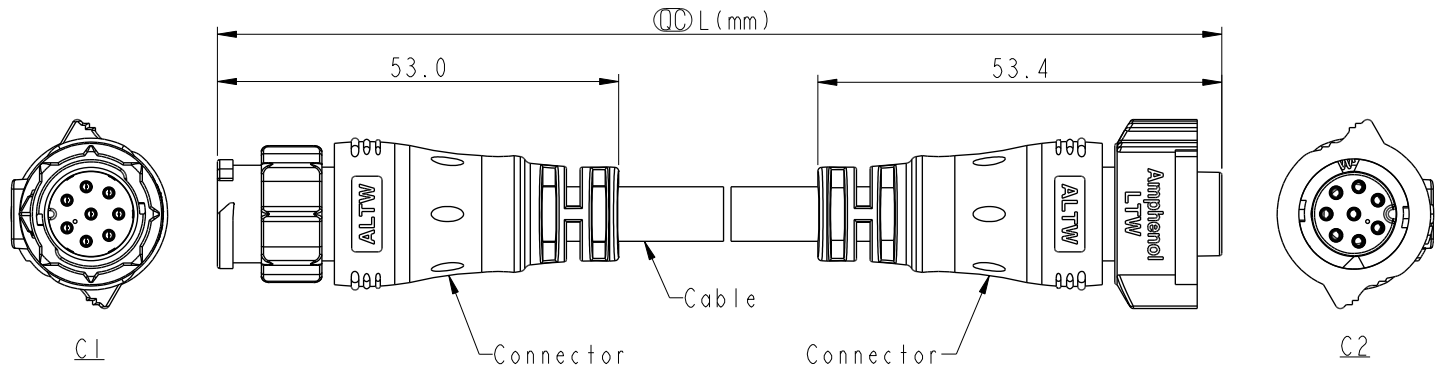

- Note:
- * RoHS Compliant
 - * \varnothing Important dimension
 - * C1
 - $\triangle C$ Waterproof rate: IP68, mated 1m/24h
 - Housing: Thermoplastic, Black
 - Pin: Copper alloy, Gold plated
 - Outer Mold: Thermoplastic, Black
 - * C2
 - $\triangle C$ Waterproof rate: IP68, mated 1m/24h
 - Housing: Thermoplastic, Black
 - Pin: Copper alloy, Gold plated
 - O-Ring: Rubber, Dark gray
 - Nut: Thermoplastic, Black
 - Outer Mold: Thermoplastic, Black
 - * Cable: UL21388, PVC Jacket, Black
 - * Cable length tolerance:

0.5M < L ≤ 1M	+60/-0 mm
1M < L ≤ 3M	+120/-0 mm
3M < L ≤ 5M	+160/-0 mm
5M < L ≤ 10M	±100 mm
10M < L ≤ 20M	±200 mm
20M < L ≤ 30M	±300 mm
30M < L ≤ 99M	±500 mm

UNIT: mm		TITLE	ACC, XLOK, B-5A, DB-ENDED MF		
TOLERANCE	±0.5mm	SCALE	1:2	SIZE	A4
		REV.	C	WC-REV.	A.5
				\varnothing	Inspection item

F	<p style="text-align: center;">AB-BD XX ML-BDFL-QD XXX</p> <p>△ XX: No. Of Pin</p> <p>XXX: 0.5~99Meters A05: 0.5 Meter 001: 01 Meter 002: 02 Meters . 099: 99 Meters</p>				8P	PVC	7.2	20	AB-BD08ML-BDFL-QDXXX
				7P	6.8		AB-BD07ML-BDFL-QDXXX		
				6P	6.8		AB-BD06ML-BDFL-QDXXX		
				5P	6.2		AB-BD05ML-BDFL-QDXXX		
				4P	6.0		AB-BD04ML-BDFL-QDXXX		
				3P	5.5		AB-BD03ML-BDFL-QDXXX		
				2P	5.5		AB-BD02ML-BDFL-QDXXX		
E				Contacts	Cable Jacket	Cable OD	AWG	Item No.	

Pin Assignments Front View

UNIT:mm		TITLE ACC, XLOK, B-5A, DB-ENDED MF	<h1>Amphenol LTW</h1>		ITEM NO	DRAWN BY Vicky	DATE 2020-01-20
TOLERANCE ±0.5mm	SCALE 1:2	SIZE A4	<h2>安費諾亮泰企業股份有限公司</h2>		DWG NO AB-BDXXML-BDFL-QDXXX	CHECKED BY Rita	DATE 2020-01-20
	REV. C	WC-REV. A.5			SHEET 2 OF 2	CUSTOMER ALTW	APPROVED BY Max
			◎: Inspection item				8 W10814-03-0001A2