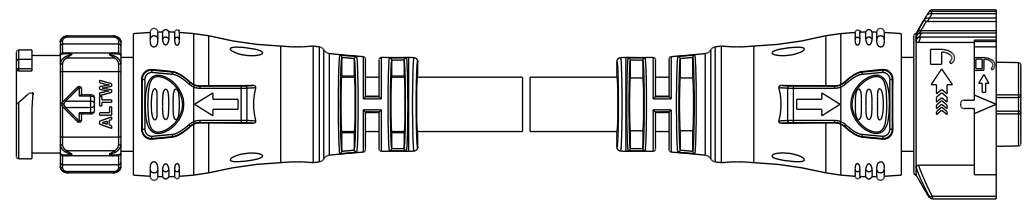

- Note:
- * RoHS Compliant
 - * \varnothing Important dimension
 - * C1
 - $\triangle C$ Waterproof rate: IP68, mated 1m/24h
 - Housing: Thermoplastic, Black
 - Pin: Copper alloy, Gold plated
 - Outer Mold: Thermoplastic, Black
 - * C2
 - $\triangle C$ Waterproof rate: IP68, mated 1m/24h
 - Housing: Thermoplastic, Black
 - Pin: Copper alloy, Gold plated
 - O-Ring: Rubber, Dark gray
 - Nut: Thermoplastic, Black
 - Outer Mold: Thermoplastic, Black
 - * Cable: UL21388, PVC Jacket, Black
 - * Cable length tolerance:

F	<p style="text-align: center;">AB-BD XX ML-BDFL-QD XXX</p> <p>△ XX: No. Of Pin</p> <p>XXX: 0.5~99Meters A05: 0.5 Meter 001: 01 Meter 002: 02 Meters . 099: 99 Meters</p>				8P	PVC	7.2	20	AB-BD08ML-BDFL-QDXXX
				7P	6.8		AB-BD07ML-BDFL-QDXXX		
				6P	6.8		AB-BD06ML-BDFL-QDXXX		
				5P	6.2		AB-BD05ML-BDFL-QDXXX		
				4P	6.0		AB-BD04ML-BDFL-QDXXX		
				3P	5.5		AB-BD03ML-BDFL-QDXXX		
				2P	5.5		AB-BD02ML-BDFL-QDXXX		
E				Contacts	Cable Jacket	Cable OD	AWG	Item No.	