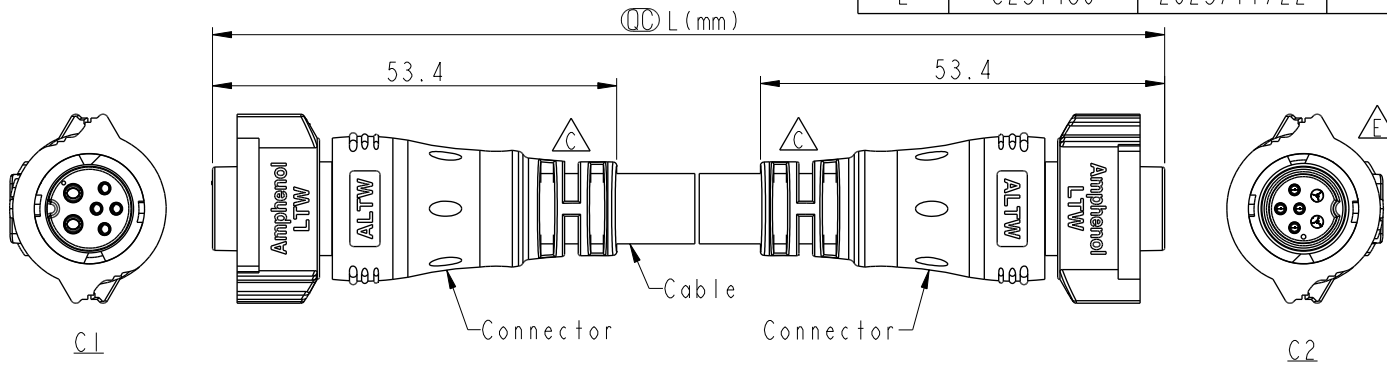

C2  
Pin Assignments  
Front View

C1  
Pin Assignments  
Front View

AB-BBD XX FL-BBDBL-QF XXX

$\triangle B$  XX: No. Of Pin

XXX: 0.5~99Meters  
 A05: 0.5 Meter  
 001: 01 Meter  
 002: 02 Meters  
 :  
 099: 99 Meters

6	Blue (26AWG)	藍	Twist 對線
5	Red (26AWG)	紅	
4	Green (26AWG)	綠	Twist 對線
3	White (26AWG)	白	
2	Black (16AWG)	黑	
1	White (16AWG)	白	
C1 & C2	Wire Color		
Pin Out			

Note:  
 \* RoHS Compliant  
 \*  $\odot$  Important dimension  
 \* C1  
 $\triangle D$  Waterproof rate: IP68, mated 1m/24h  
 Housing: Thermoplastic, Black  
 Pin: Copper alloy, Gold plated  
 O-Ring: Rubber, Dark gray  
 Nut: Thermoplastic, Black  
 Outer Mold: Thermoplastic, Black  
 \* C2  
 $\triangle D$  Waterproof rate: IP68, mated 1m/24h  
 Housing: Thermoplastic, Black  
 Pin: Copper alloy, Gold plated  
 O-Ring: Rubber, Dark gray  
 Nut: Thermoplastic, Black  
 Outer Mold: Thermoplastic, Black  
 \* Cable: UL21996, 16#\*2C+AL/MY+(26#\*2P+AL/MY),  
 PVC Jacket, Black, OD9.3mm  
 \* Cable length tolerance: 0.5M < L ≤ 1M: +60/-0 mm  
 1M < L ≤ 3M: +120/-0 mm  
 3M < L ≤ 5M: +160/-0 mm  
 5M < L ≤ 10M: ±100 mm  
 10M < L ≤ 20M: ±200 mm  
 20M < L ≤ 30M: ±300 mm  
 30M < L ≤ 99M: ±500 mm

UNIT:mm		TITLE
TOLERANCE	$\pm 0.5mm$	ACC, XLOK, B-10A+5A, DB-ENDED FF
SCALE	1:2	SIZE A4
REV.	E	SHEET 1 OF 1
WC-REV.	A.5	$\odot$ Inspection item

**Amphenol LTW**  
 安費諾亮泰企業股份有限公司

ITEM NO	DRAWN BY	DATE
	Ruru	2023-11-22
DWG NO	CHECKED BY	DATE
AB-BBDXXXFL-BBDBL-QFXXX	Rita	2023-11-22
CUSTOMER	APPROVED BY	DATE
ALTW	Fred	2023-11-22