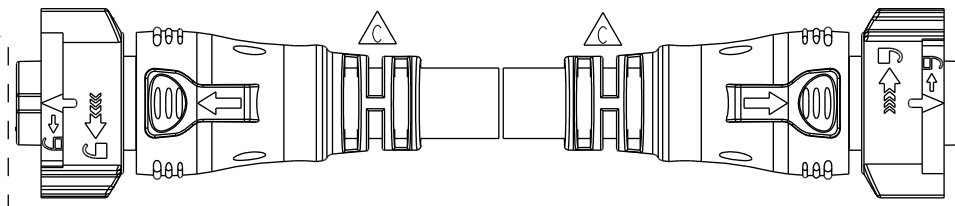

C2  
Pin Assignments  
Front View

C1  
Pin Assignments  
Front View

AB-BBD XX FL-BBDBL-QF XXX

$\triangle B$  XX: No. Of Pin

XXX: 0.5~99Meters  
 A05: 0.5 Meter  
 001: 01 Meter  
 002: 02 Meters  
 :  
 099: 99 Meters

6	Blue (26AWG)	藍	Twist 對線
5	Red (26AWG)	紅	
4	Green (26AWG)	綠	Twist 對線
3	White (26AWG)	白	
2	Black (16AWG)	黑	
1	White (16AWG)	白	
C1 & C2	Wire Color		
Pin Out			

Note:  
 \* RoHS Compliant  
 \*  $\odot$  Important dimension  
 \* C1  
 $\triangle D$  Waterproof rate: IP68, mated 1m/24h  
 Housing: Thermoplastic, Black  
 Pin: Copper alloy, Gold plated  
 O-Ring: Rubber, Dark gray  
 Nut: Thermoplastic, Black  
 Outer Mold: Thermoplastic, Black  
 \* C2  
 $\triangle D$  Waterproof rate: IP68, mated 1m/24h  
 Housing: Thermoplastic, Black  
 Pin: Copper alloy, Gold plated  
 O-Ring: Rubber, Dark gray  
 Nut: Thermoplastic, Black  
 Outer Mold: Thermoplastic, Black  
 \* Cable: UL21996, 16#\*2C+AL/MY+(26#\*2P+AL/MY),  
 PVC Jacket, Black, OD9.3mm  
 \* Cable length tolerance: 0.5M < L ≤ 1M: +60/-0 mm  
 1M < L ≤ 3M: +120/-0 mm  
 3M < L ≤ 5M: +160/-0 mm  
 5M < L ≤ 10M: ±100 mm  
 10M < L ≤ 20M: ±200 mm  
 20M < L ≤ 30M: ±300 mm  
 30M < L ≤ 99M: ±500 mm

UNIT:mm		TITLE
TOLERANCE	$\pm 0.5mm$	ACC, XLOK, B-10A+5A, DB-ENDED FF
SCALE	1:2	SIZE A4
REV.	E	SHEET 1 OF 1
WC-REV.	A.5	$\odot$ Inspection item

**Amphenol LTW**  
 安費諾亮泰企業股份有限公司

ITEM NO	DRAWN BY	DATE
	Ruru	2023-11-22
DWG NO	CHECKED BY	DATE
AB-BBDXXXFL-BBDBL-QFXXX	Rita	2023-11-22
CUSTOMER	APPROVED BY	DATE
ALTW	Fred	2023-11-22