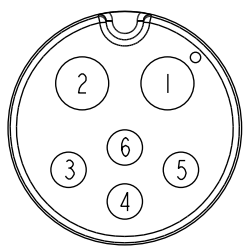

C2  
Pin Assignments  
Front View

C1  
Pin Assignments  
Front View

AB-BBD XX FL-BBDBL-QF XXX

$\triangle B$  XX: No. Of Pin

XXX: 0.5~99Meters  
 A05: 0.5 Meter  
 001: 01 Meter  
 002: 02 Meters  
 :  
 099: 99 Meters

6	Blue (26AWG)	藍	Twist 對線
5	Red (26AWG)	紅	
4	Green (26AWG)	綠	Twist 對線
3	White (26AWG)	白	
2	Black (16AWG)	黑	
1	White (16AWG)	白	
C1 & C2	Wire Color		
Pin Out			

Note:  
 \* RoHS Compliant  
 \*  $\odot$  Important dimension  
 \* C1  
 $\triangle D$  Waterproof rate: IP68, mated 1m/24h  
 Housing: Thermoplastic, Black  
 Pin: Copper alloy, Gold plated  
 O-Ring: Rubber, Dark gray  
 Nut: Thermoplastic, Black  
 Outer Mold: Thermoplastic, Black  
 \* C2  
 $\triangle D$  Waterproof rate: IP68, mated 1m/24h  
 Housing: Thermoplastic, Black  
 Pin: Copper alloy, Gold plated  
 O-Ring: Rubber, Dark gray  
 Nut: Thermoplastic, Black  
 Outer Mold: Thermoplastic, Black  
 \* Cable: UL21996, 16#\*2C+AL/MY+(26#\*2P+AL/MY),  
 PVC Jacket, Black, OD9.3mm  
 \* Cable length tolerance: 0.5M < L ≤ 1M: +60/-0 mm  
 1M < L ≤ 3M: +120/-0 mm  
 3M < L ≤ 5M: +160/-0 mm  
 5M < L ≤ 10M: ±100 mm  
 10M < L ≤ 20M: ±200 mm  
 20M < L ≤ 30M: ±300 mm  
 30M < L ≤ 99M: ±500 mm

UNIT:mm		TITLE
TOLERANCE	$\pm 0.5mm$	ACC, XLOK, B-10A+5A, DB-ENDED FF
SCALE	1:2	SIZE A4
REV.	E	SHEET 1 OF 1
WC-REV.	A.5	$\odot$ Inspection item

**Amphenol LTW**  
 安費諾亮泰企業股份有限公司

ITEM NO	DRAWN BY	DATE
	Ruru	2023-11-22
DWG NO	CHECKED BY	DATE
AB-BBDXXXFL-BBDBL-QFXXX	Rita	2023-11-22
CUSTOMER	APPROVED BY	DATE
ALTW	Fred	2023-11-22