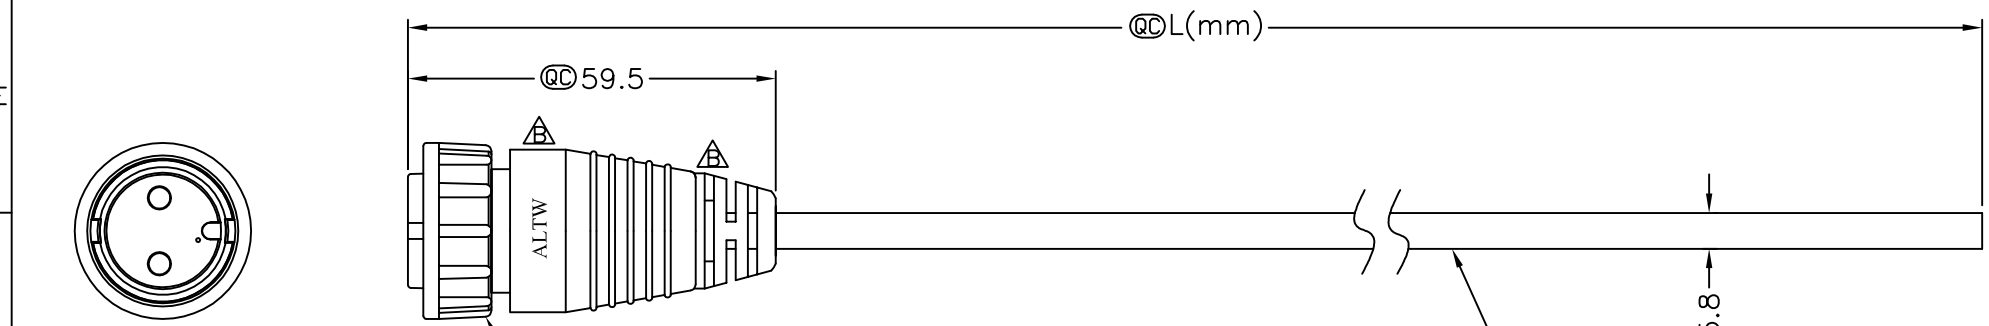

① DC-02AFFM-LL7000
Color: Black

② Cable

DC-02AFFM-LL7AXX
 XX:01~99Meter
 01:01Meter
 02:02Meters
 ...
 99:99Meters
 Cable Length(L):01~99Meters

- Note:
- * @C Important Dimension To Check.
 - * Connector: 2Pin Female, Nylon+GF, Black
 - * O-Ring: EPDM, Black
 - * Lock Nut: Nylon+GF, Black
 - * Cable: UL2464 16AWG*2C+Talc, (UV Resistant)
O.D=5.8mm, Black
 - * Cable Length Tolerance: 01M:±40mm
02M~05M:±60mm
06M~10M:±100mm
11M~30M:±200mm
31M~99M:±500mm

2	Black
1	Red
Conn	Wire Color
Pin Out	

UNIT:mm		TITLE
TOLERANCE	±0.5 mm	DC-02AFFM-S180 To Cable
SCALE	1/1	SHEET 1 OF 1
REV.	B	SIZE A4 @C :Inspection Item

Amphenol LTW
 安費諾亮泰企業股份有限公司

ITEM NO	DRAWN BY	DATE
DWG NO	CHECKED BY	DATE
CUSTOMER	APPROVED BY	DATE
	Ruru	2013/07/03
DC-02AFFM-LL7AXX	Vicky	2013/07/03
ALTW	Maslow	2013/07/03