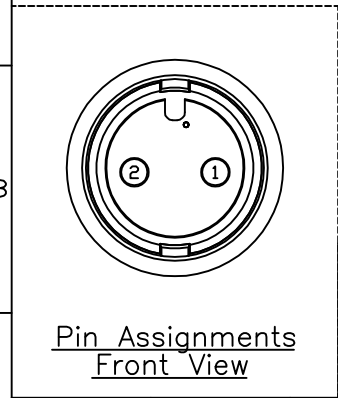

① DC-02AFFM-LL7000
Color: Black

② Cable

DC-02AFFM-LL7AXX
 XX:01~99Meter
 01:01Meter
 02:02Meters
 ...
 99:99Meters
 Cable Length(L):01~99Meters

- Note:
- * @C Important Dimension To Check.
 - * Connector: 2Pin Female, Nylon+GF, Black
 - * O-Ring: EPDM, Black
 - * Lock Nut: Nylon+GF, Black
 - * Cable: UL2464 16AWG*2C+Talc, (UV Resistant)
O.D=5.8mm, Black
 - * Cable Length Tolerance: 01M:±40mm
02M~05M:±60mm
06M~10M:±100mm
11M~30M:±200mm
31M~99M:±500mm

2	Black
1	Red
Conn	Wire Color
Pin Out	

UNIT:mm		TITLE
TOLERANCE	±0.5 mm	DC-02AFFM-S180 To Cable
SCALE	1/1	SHEET 1 OF 1
REV.	B	SIZE A4 @C :Inspection Item

Amphenol LTW
 安費諾亮泰企業股份有限公司

ITEM NO	DRAWN BY	DATE
DWG NO	CHECKED BY	DATE
CUSTOMER	APPROVED BY	DATE
	Ruru	2013/07/03
DC-02AFFM-LL7AXX	Vicky	2013/07/03
ALTW	Maslow	2013/07/03