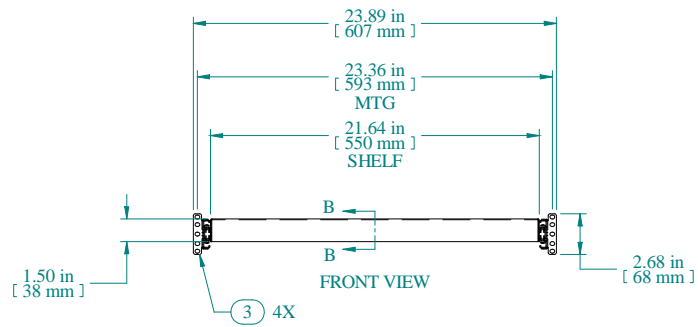

TOP VIEW

FRONT VIEW

SECTION B-B

Item Number	Title	Quantity
1	RS - SOLID SHELF	1
2	SLIDE - 28" FULL TRAVEL	2
3	SLIDE MTG BRACKET	4

PART NUMBERS

RSUS2431BK1	PAINTED BLACK TEXTURED
RSUS2431CG1	PAINTED GREY/BEIGE TEXTURED

NOTES

Maximum Weight 120 lb
 Some Assembly Required
 Slide Assembly Hardware Omitted for Clarity

Data subject to change without notice. Isometric drawing not to scale.

**HAMMOND
MANUFACTURING™**
 www.hammondmfg.com
 PART NO. RSUS2431