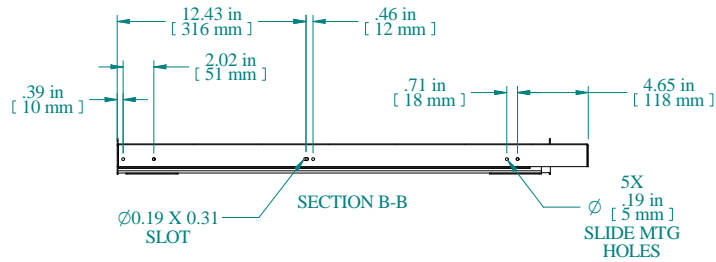

TOP VIEW

FRONT VIEW

SECTION B-B

Item Number	Title	Quantity
1	RS - SOLID SHELF	1
2	SLIDE - 28" FULL TRAVEL	2
3	SLIDE MTG BRACKET	4

PART NUMBERS

RSUS2431BK1	PAINTED BLACK TEXTURED
RSUS2431CG1	PAINTED GREY/BEIGE TEXTURED

NOTES

Maximum Weight 120 lb
 Some Assembly Required
 Slide Assembly Hardware Omitted for Clarity

Data subject to change without notice. Isometric drawing not to scale.

**HAMMOND
MANUFACTURING™**
 www.hammondmfg.com
 PART NO. RSUS2431