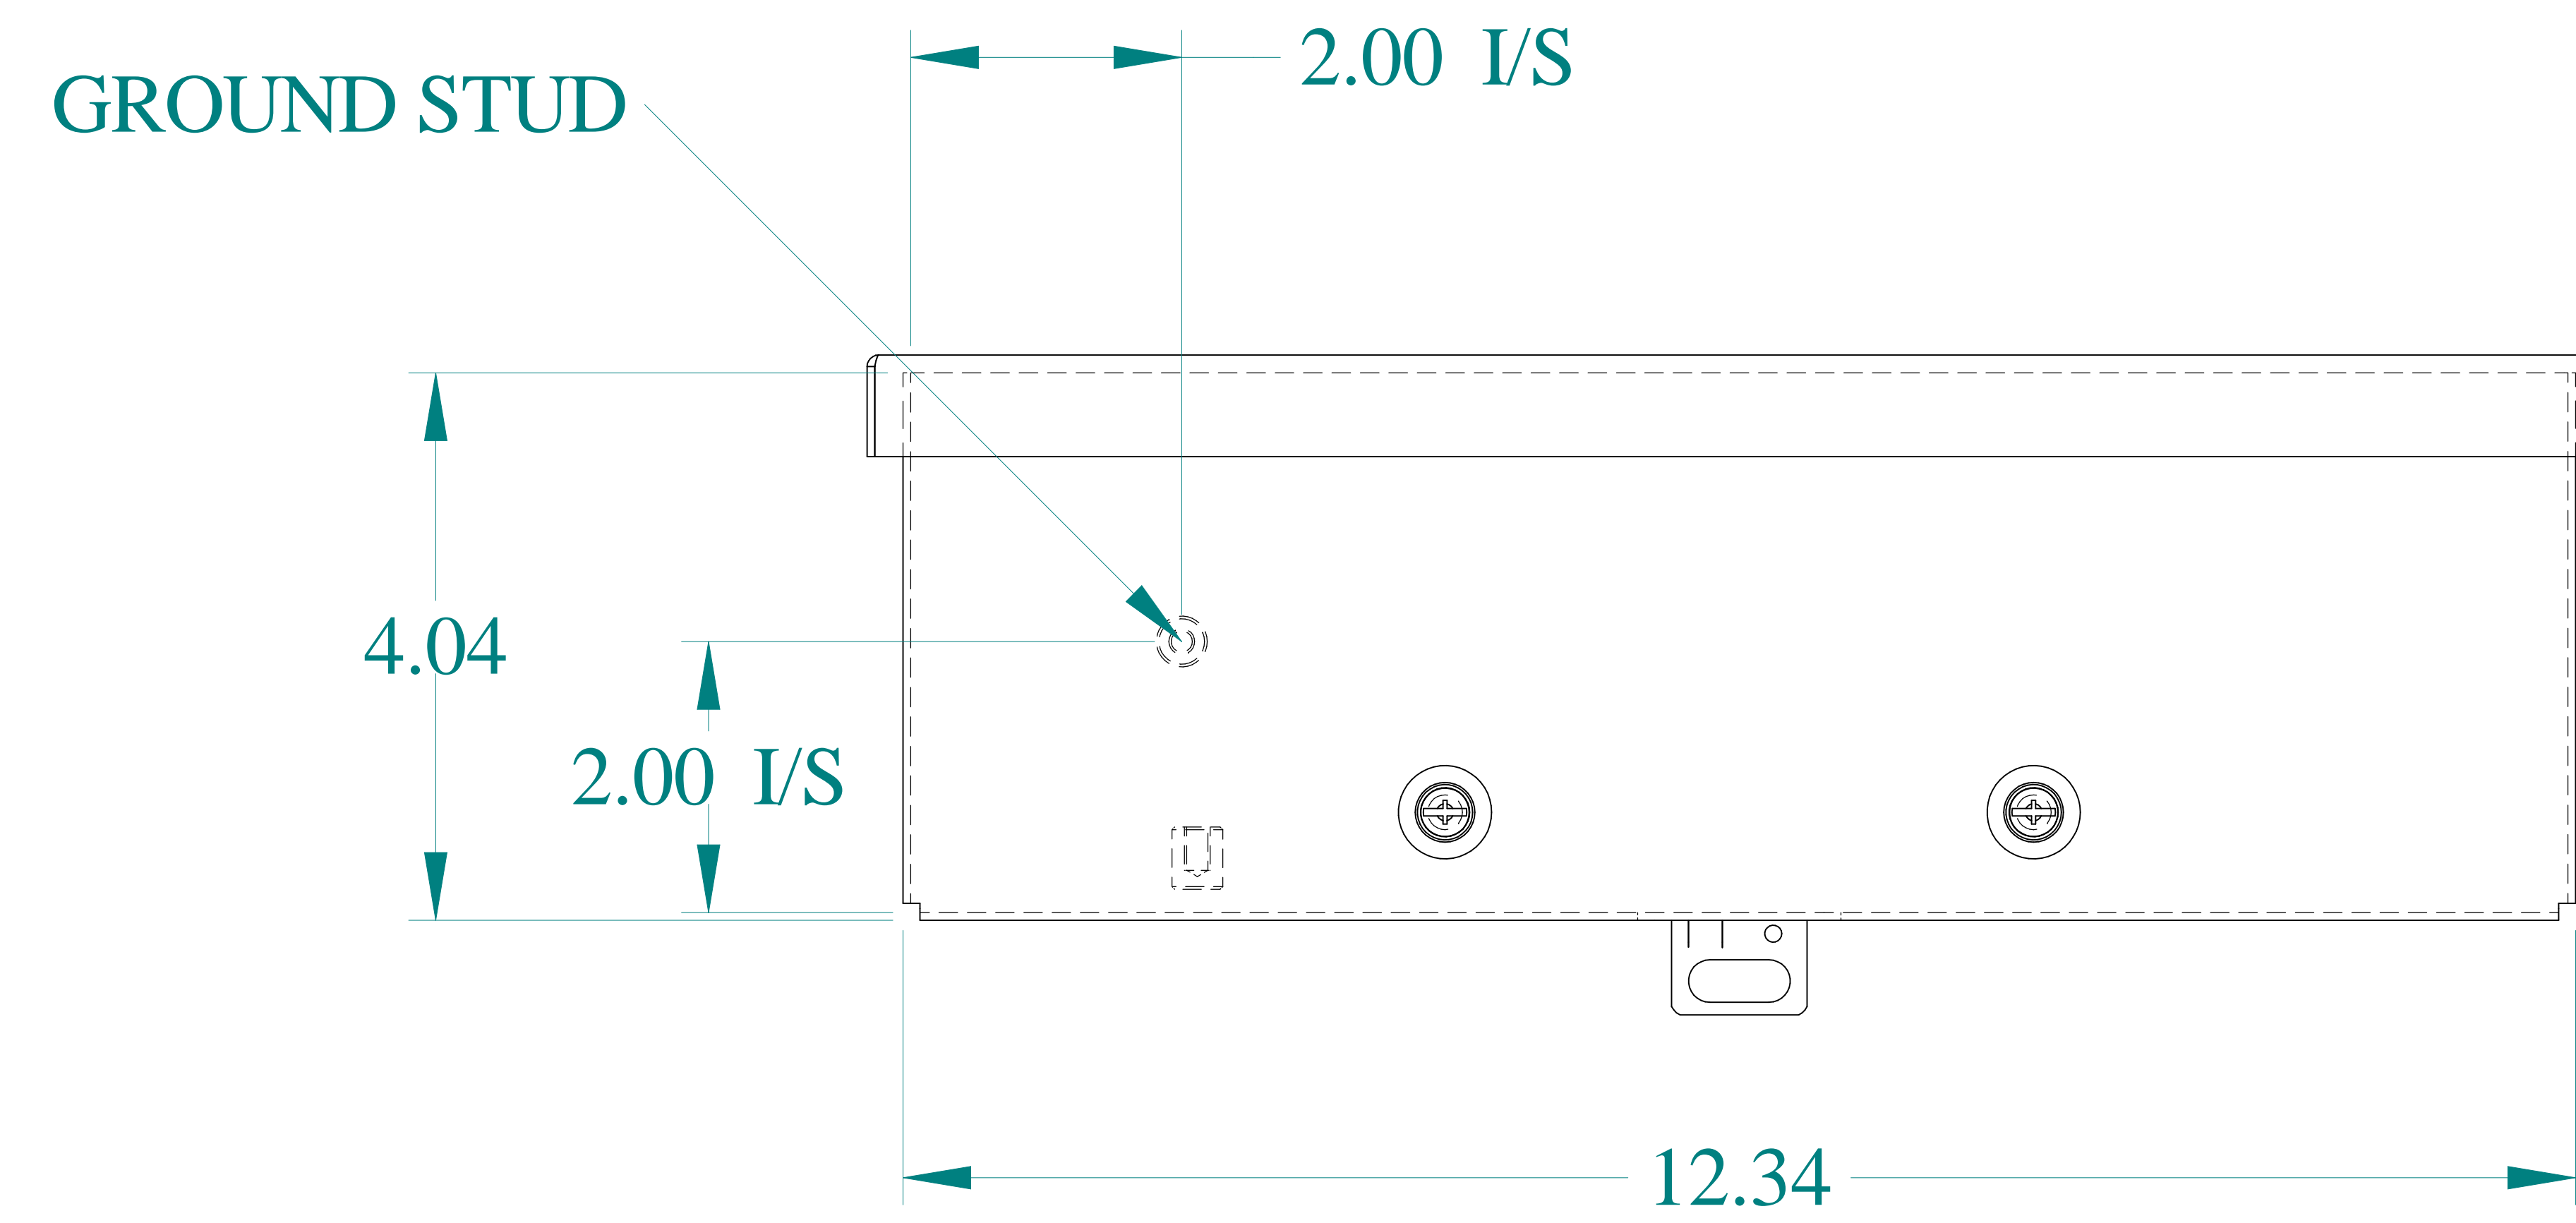

TOP VIEW

ISOMETRIC VIEWS

SIDE VIEW

FRONT VIEW

SIDE VIEW

BACK VIEW

BOTTOM VIEW

Data subject to change without notice.

Part # : C3RWT412G Date : Jan. 4, 2021

Link: [www.hammg.com/C3RWT412G](http://www.hammg.com/C3RWT412G)