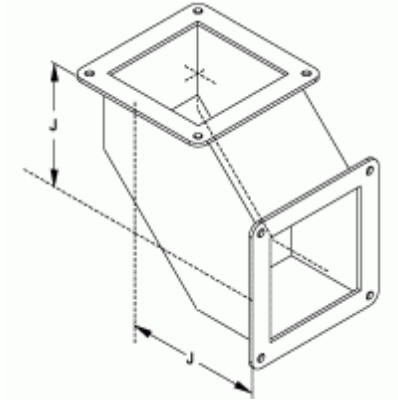

## 90 Degree Elbow 1487 9P Series

Part No.	Size
1487C9PSS	4 x 4
1487D9PSS	6 x 6
1487E9PSS	8 x 8

Tags: 90 degree, elbow, wireway, 1485SS, stainless steel

*Data subject to change without notice*

© 2024. Hammond Manufacturing Ltd. All rights reserved.