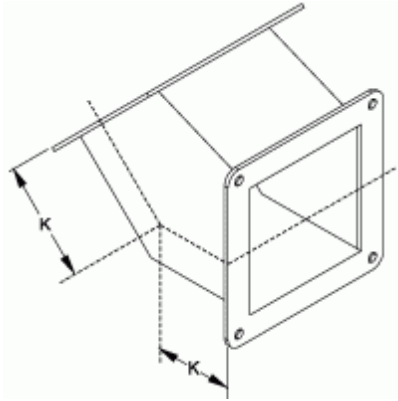

Quality Products. Service Excellence.

45 Degree Elbow 14874PSS Series

Part No.	Size
1487C4PSS	4 x 4
1487D4PSS	6 x 6
1487E4PSS	8 x 8

Tags: 45 degree, elbow, wireway, 1487SS, stainless steel

Data subject to change without notice