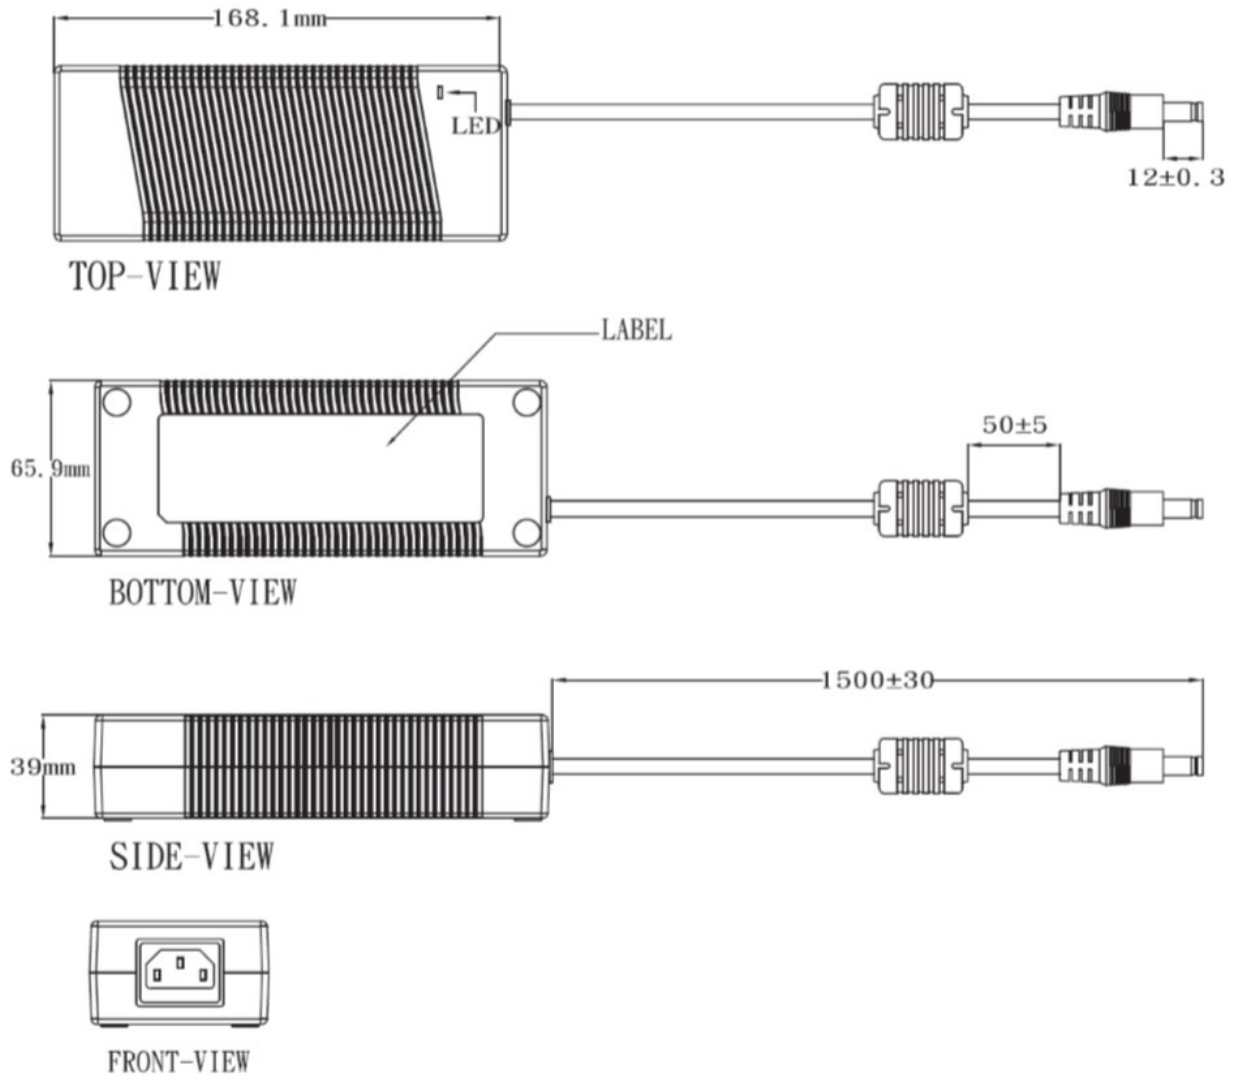

EXTERNAL DESKTOP POWER SUPPLY

48VDC 120WATT

POWERPAX: SW3634

Diagrams