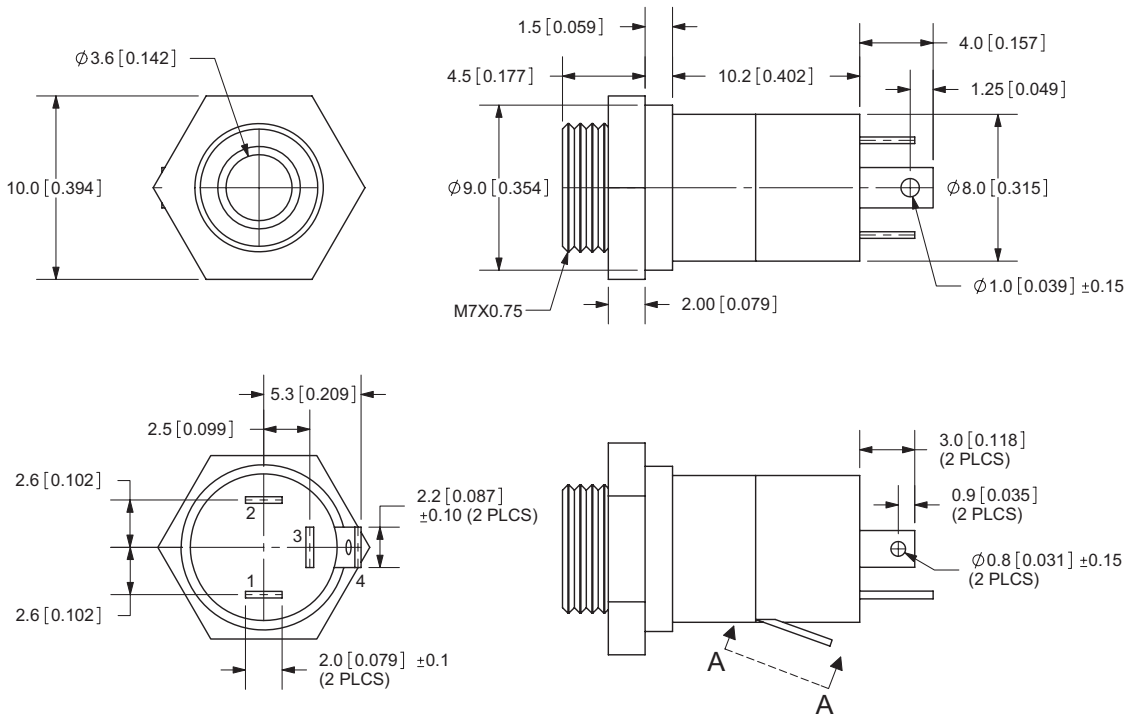

**MODEL:** SJ5-43502PM | **DESCRIPTION:** AUDIO JACK**FEATURES**

- panel mount
- vertical
- 4 conductor

**SPECIFICATIONS**

parameter	conditions/description	min	typ	max	units
rated input voltage			16		Vdc
rated input current		20		300	mA
contact resistance	between terminal and mating plug			50	mΩ
insulation resistance	at 500 Vdc	100			MΩ
voltage withstand	for 1 minute			500	Vac
life			5,000		cycles
RoHS	yes				

MECHANICAL DRAWING

units: mm
 tolerance: ±0.3 mm
 unless otherwise noted

ITEM	DESCRIPTION	MATERIAL	PLATING/COLOR
1	nut	steel	nickel
2	terminal 1	phosphor bronze	gold
3	terminal 2	phosphor bronze	nickel
4	terminal 3	phosphor bronze	nickel
5	terminal 4	phosphor bronze	nickel
6	shell	brass	nickel
7	housing	PBT (UL94V-0)	black

Model No.	SJ5-43502PM
Schematic	
PIN	
1	tip
2	ring 1
3	ring 2
4	sleeve

REVISION HISTORY

rev.	description	date
1.0	initial release	09/08/2008
1.01	corrected rating typo	01/09/2015
1.02	logo, datasheet style update	10/05/2022
1.03	CUI Devices rebranded to Same Sky	09/12/2024