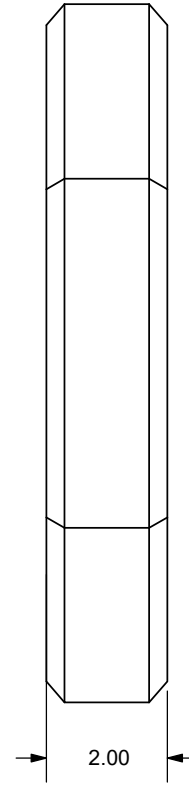

TOLERANCE:
±0.2 mm UNLESS OTHERWISE
SPECIFIED

same sky

6405 SW Rosewood St, Suite C
Lake Oswego, OR 97035
Phone: 877-323-3576

Website: www.sameskydevices.com

TITLE: M7X0.50 NUT		REV: C
PART NO. SJ1-43502PM-NUT	UNITS: MM [INCHES]	
MATERIAL: Brass	PLATING: Nickel	DRAWN BY: RDS
APPROVED BY:		SCALE: 8:1