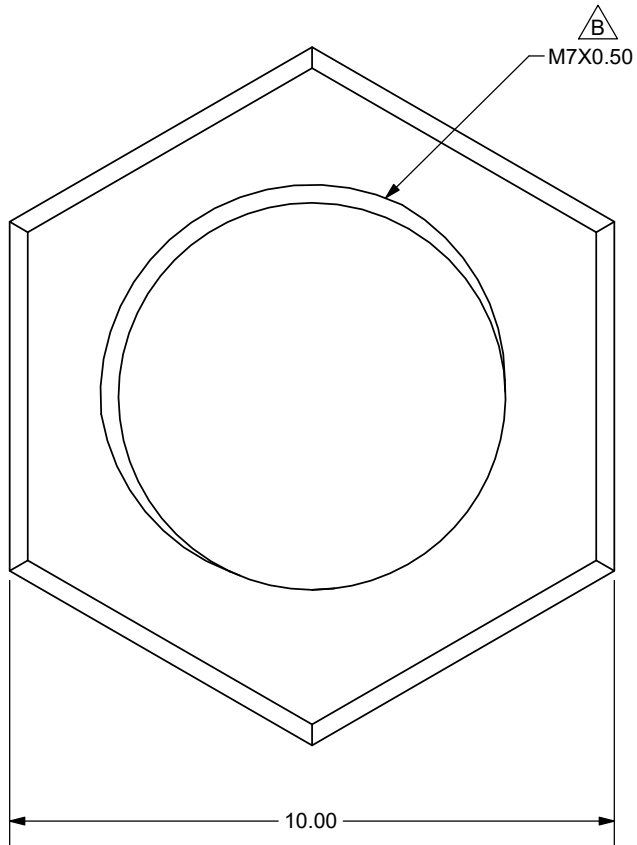

Additional Resources: [Product Page](#)