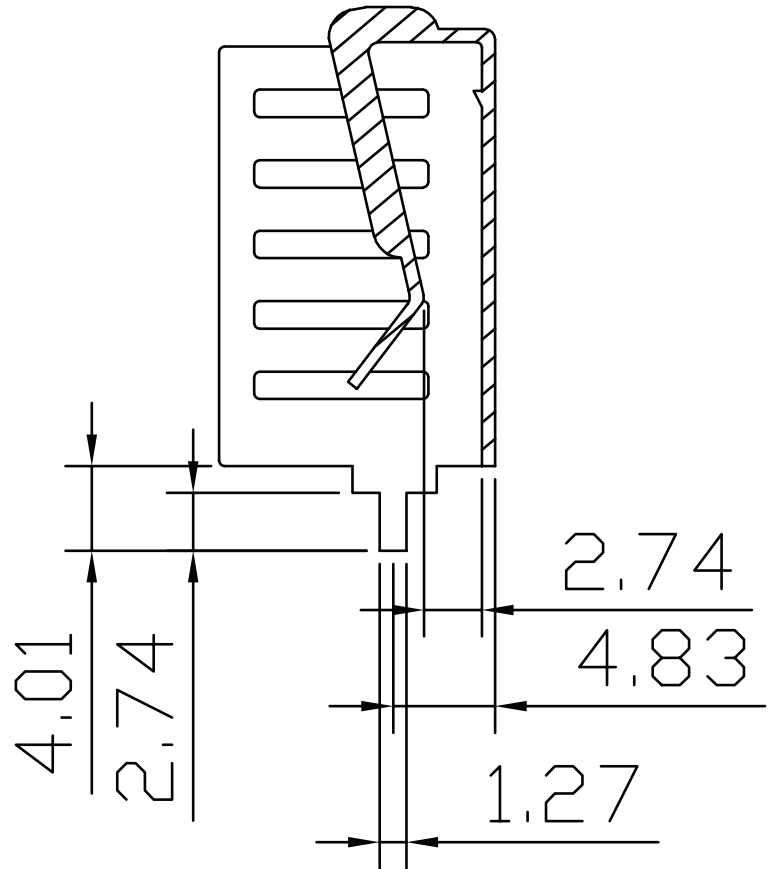

MODEL: HSS07-C20-P274 | **DESCRIPTION:** HEAT SINK

FEATURES

- TO-220 package
- solder pin
- copper alloy
- tin plated

MODEL

HSS07-C20-P274	thermal resistance ¹				power dissipation ¹
	@ 75°C ΔT, nat conv [°C/W]	@ 1 W, nat conv [°C/W]	@ 1 W, 200 LFM [°C/W]	@ 1 W, 400 LFM [°C/W]	@ 75°C ΔT, nat conv [W]
	29.57	35.5	12.6	8.9	2.54

Note: 1. See performance curves for full thermal resistance details.

PERFORMANCE CURVES

Power (W)	Heatsink Temperature Rise Above Ambient (ΔT = Ths - Ta) [°C]		
	Natural Conv.	200 LFM	400 LFM
0	0	0	0
1	35.5	12.6	8.9
2	64.5	24.6	17.7
3	90.9	36.6	26.3
4	115.1	49.3	35.2
5	137.4	60.4	43.8

Ths: "hot spot" temperature measured on the heatsink
Ta: ambient temperature

MECHANICAL DRAWING

units: mm
tolerance: ±0.25 mm

MATERIAL	C1100
FINISH	tin
THICKNESS	0.6 mm
WEIGHT	4.5 g

REVISION HISTORY

rev.	description	date
1.0	initial release	06/25/2021
1.01	logo, datasheet style update	08/05/2022
1.02	CUI Devices rebranded to Same Sky	09/12/2024