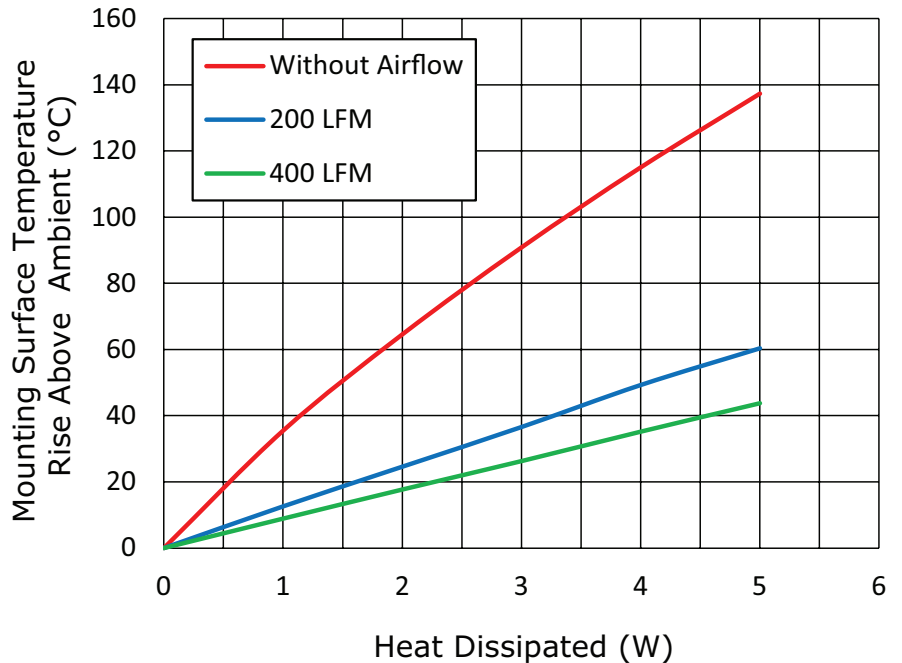

PERFORMANCE CURVES

Power (W)	Heatsink Temperature Rise Above Ambient (ΔT = Ths - Ta) [°C]		
	Natural Conv.	200 LFM	400 LFM
0	0	0	0
1	35.5	12.6	8.9
2	64.5	24.6	17.7
3	90.9	36.6	26.3
4	115.1	49.3	35.2
5	137.4	60.4	43.8

Ths: "hot spot" temperature measured on the heatsink
Ta: ambient temperature