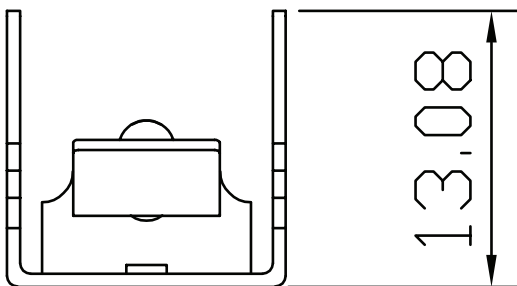

MODEL: HSS07-C20-P274 | **DESCRIPTION:** HEAT SINK

FEATURES

- TO-220 package
- solder pin
- copper alloy
- tin plated

MODEL

HSS07-C20-P274	thermal resistance ¹				power dissipation ¹
	@ 75°C ΔT, nat conv [°C/W]	@ 1 W, nat conv [°C/W]	@ 1 W, 200 LFM [°C/W]	@ 1 W, 400 LFM [°C/W]	@ 75°C ΔT, nat conv [W]
	29.57	35.5	12.6	8.9	2.54

Note: 1. See performance curves for full thermal resistance details.

PERFORMANCE CURVES

Power (W)	Heatsink Temperature Rise Above Ambient (ΔT = Ths - Ta) [°C]		
	Natural Conv.	200 LFM	400 LFM
0	0	0	0
1	35.5	12.6	8.9
2	64.5	24.6	17.7
3	90.9	36.6	26.3
4	115.1	49.3	35.2
5	137.4	60.4	43.8

Ths: "hot spot" temperature measured on the heatsink
Ta: ambient temperature

MECHANICAL DRAWING

units: mm
tolerance: ±0.25 mm

MATERIAL	C1100
FINISH	tin
THICKNESS	0.6 mm
WEIGHT	4.5 g

REVISION HISTORY

rev.	description	date
1.0	initial release	06/25/2021
1.01	logo, datasheet style update	08/05/2022
1.02	CUI Devices rebranded to Same Sky	09/12/2024