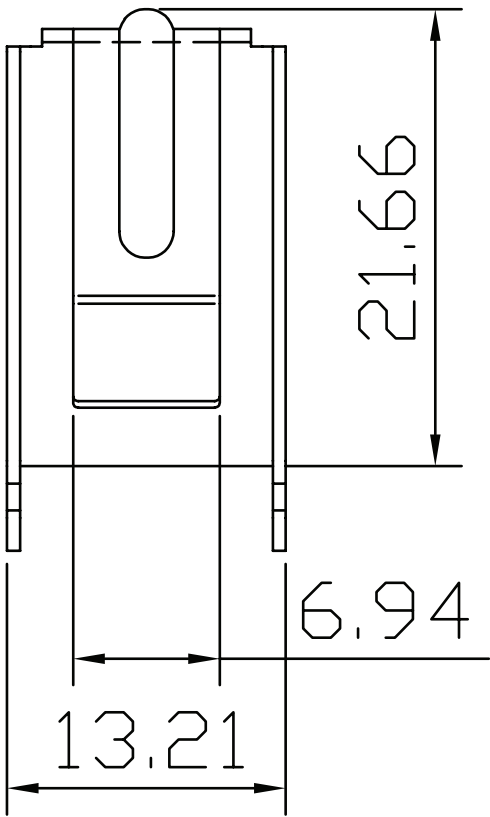

MODEL: HSS07-C20-P274 | **DESCRIPTION:** HEAT SINK

FEATURES

- TO-220 package
- solder pin
- copper alloy
- tin plated

MODEL

HSS07-C20-P274	thermal resistance ¹				power dissipation ¹
	@ 75°C ΔT, nat conv [°C/W]	@ 1 W, nat conv [°C/W]	@ 1 W, 200 LFM [°C/W]	@ 1 W, 400 LFM [°C/W]	@ 75°C ΔT, nat conv [W]
	29.57	35.5	12.6	8.9	2.54

Note: 1. See performance curves for full thermal resistance details.

PERFORMANCE CURVES

Power (W)	Heatsink Temperature Rise Above Ambient (ΔT = Ths - Ta) [°C]		
	Natural Conv.	200 LFM	400 LFM
0	0	0	0
1	35.5	12.6	8.9
2	64.5	24.6	17.7
3	90.9	36.6	26.3
4	115.1	49.3	35.2
5	137.4	60.4	43.8

Ths: "hot spot" temperature measured on the heatsink
Ta: ambient temperature

MECHANICAL DRAWING

units: mm
tolerance: ±0.25 mm

MATERIAL	C1100
FINISH	tin
THICKNESS	0.6 mm
WEIGHT	4.5 g

REVISION HISTORY

rev.	description	date
1.0	initial release	06/25/2021
1.01	logo, datasheet style update	08/05/2022
1.02	CUI Devices rebranded to Same Sky	09/12/2024