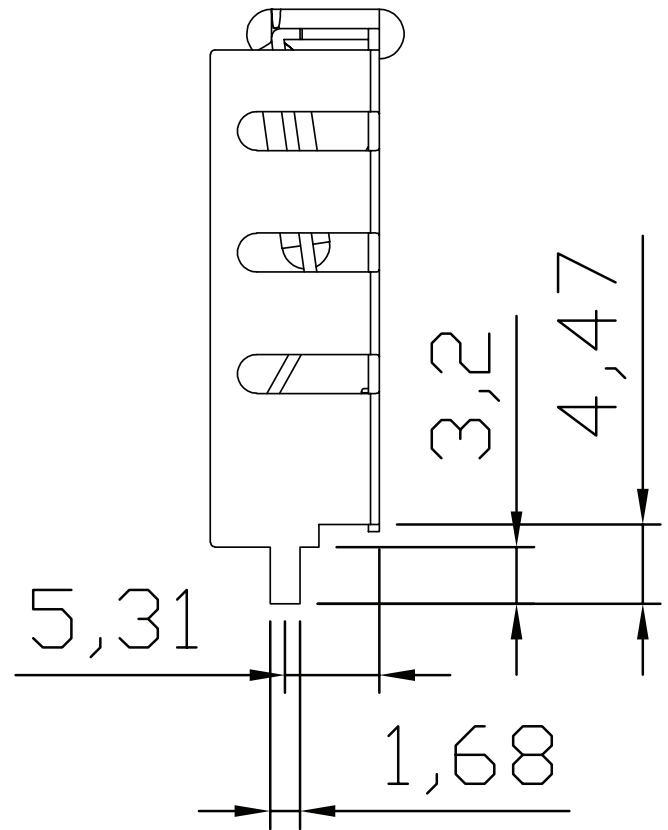

**MODEL:** HSS06-C20-P32 | **DESCRIPTION:** HEAT SINK

**FEATURES**

- TO-220 package
- solder pin
- copper alloy
- tin plated

**MODEL**

HSS06-C20-P32	thermal resistance <sup>1</sup>			power dissipation <sup>1</sup> @ 75°C ΔT, nat conv [W]
	@ 75°C ΔT, nat conv [°C/W]	@ 1 W, nat conv [°C/W]	@ 1 W, 200 LFM [°C/W]	
	25.35	30.4	10.6	2.96

Note: 1. See performance curves for full thermal resistance details.

**PERFORMANCE CURVES**

Power (W)	Heatsink Temperature Rise Above Ambient (ΔT = Ths - Ta) [°C]		
	Natural Conv.	200 LFM	400 LFM
0	0	0	0
1	30.4	10.6	7.5
2	55.4	21.0	15.1
3	77.7	31.1	22.5
4	98.4	41.5	30.2
5	118.4	51.9	37.4

## MECHANICAL DRAWING

units: mm  
tolerance:  $\pm 0.25$  mm

MATERIAL	C1100
FINISH	tin
THICKNESS	0.6 mm
WEIGHT	7.7 g