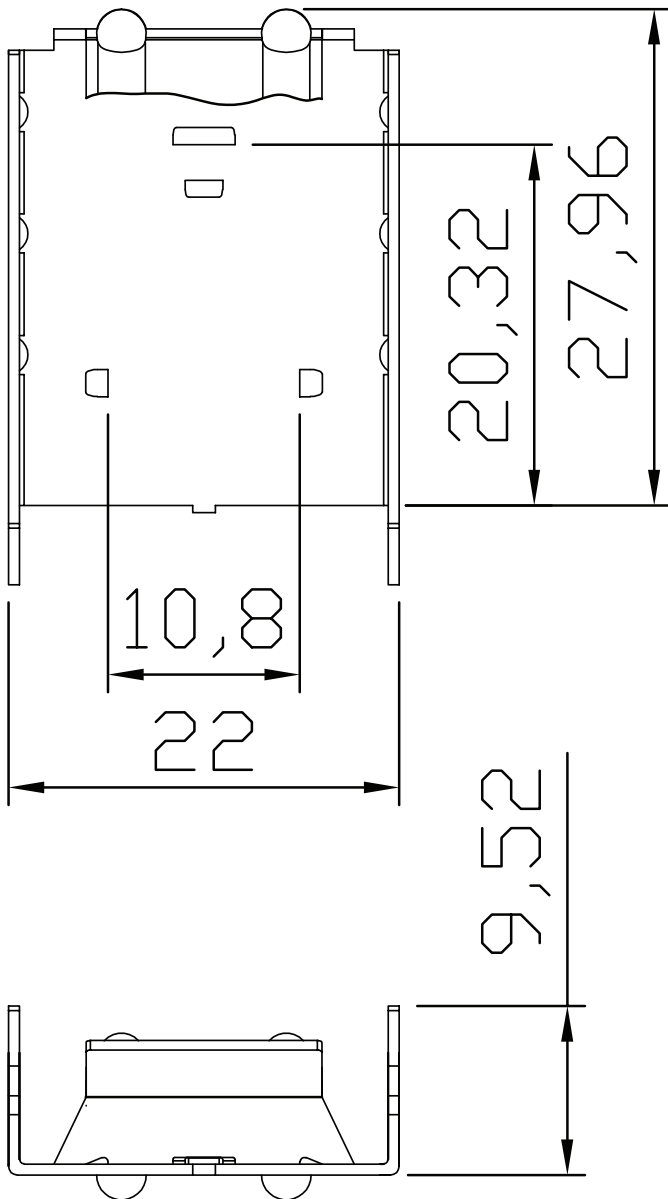

**MODEL:** HSS06-C20-P32 | **DESCRIPTION:** HEAT SINK

**FEATURES**

- TO-220 package
- solder pin
- copper alloy
- tin plated

**MODEL**

HSS06-C20-P32	thermal resistance <sup>1</sup>			power dissipation <sup>1</sup> @ 75°C ΔT, nat conv [W]
	@ 75°C ΔT, nat conv [°C/W]	@ 1 W, nat conv [°C/W]	@ 1 W, 200 LFM [°C/W]	
	25.35	30.4	10.6	2.96

Note: 1. See performance curves for full thermal resistance details.

**PERFORMANCE CURVES**

Power (W)	Heatsink Temperature Rise Above Ambient (ΔT = Ths - Ta) [°C]		
	Natural Conv.	200 LFM	400 LFM
0	0	0	0
1	30.4	10.6	7.5
2	55.4	21.0	15.1
3	77.7	31.1	22.5
4	98.4	41.5	30.2
5	118.4	51.9	37.4

## MECHANICAL DRAWING

units: mm  
tolerance:  $\pm 0.25$  mm

MATERIAL	C1100
FINISH	tin
THICKNESS	0.6 mm
WEIGHT	7.7 g