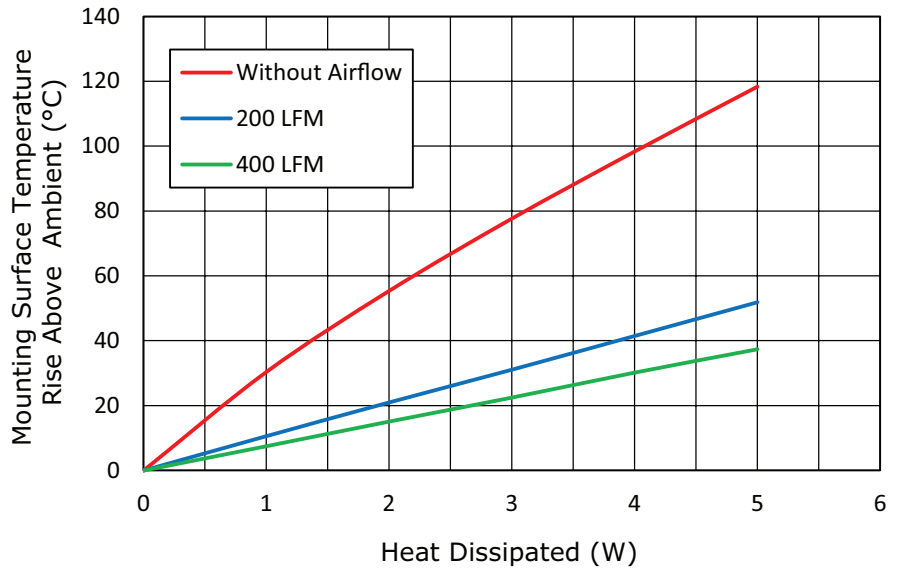

**MODEL:** HSS06-C20-P32 | **DESCRIPTION:** HEAT SINK

**FEATURES**

- TO-220 package
- solder pin
- copper alloy
- tin plated

**MODEL**

HSS06-C20-P32	thermal resistance <sup>1</sup>			power dissipation <sup>1</sup> @ 75°C ΔT, nat conv [W]
	@ 75°C ΔT, nat conv [°C/W]	@ 1 W, nat conv [°C/W]	@ 1 W, 200 LFM [°C/W]	
	25.35	30.4	10.6	2.96

Note: 1. See performance curves for full thermal resistance details.

**PERFORMANCE CURVES**

Power (W)	Heatsink Temperature Rise Above Ambient (ΔT = Ths - Ta) [°C]		
	Natural Conv.	200 LFM	400 LFM
0	0	0	0
1	30.4	10.6	7.5
2	55.4	21.0	15.1
3	77.7	31.1	22.5
4	98.4	41.5	30.2
5	118.4	51.9	37.4

Ths: "hot spot" temperature measured on the heatsink  
Ta: ambient temperature