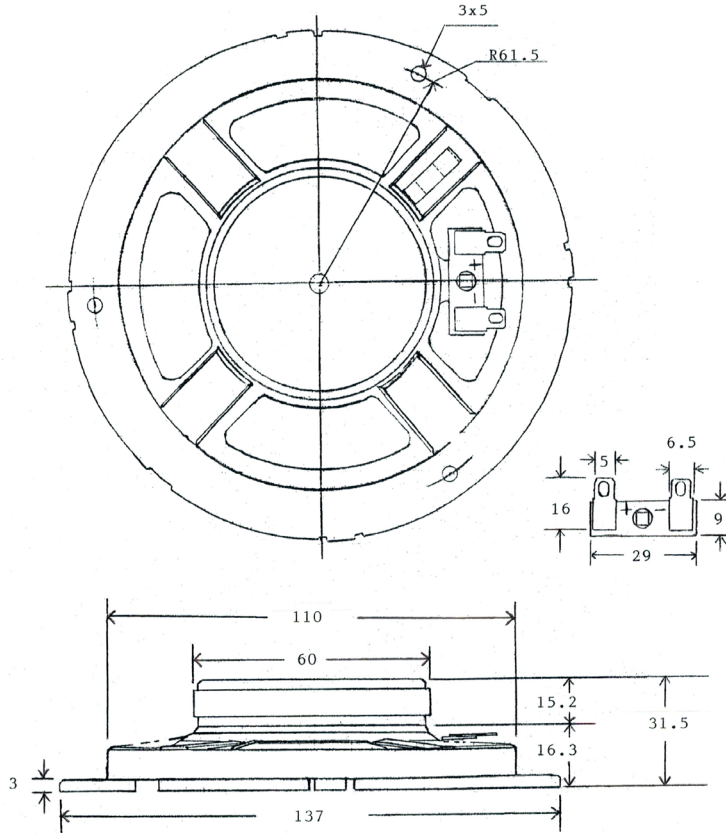

MECHANICAL DRAWING

units: mm
tolerance: ±0.8 mm