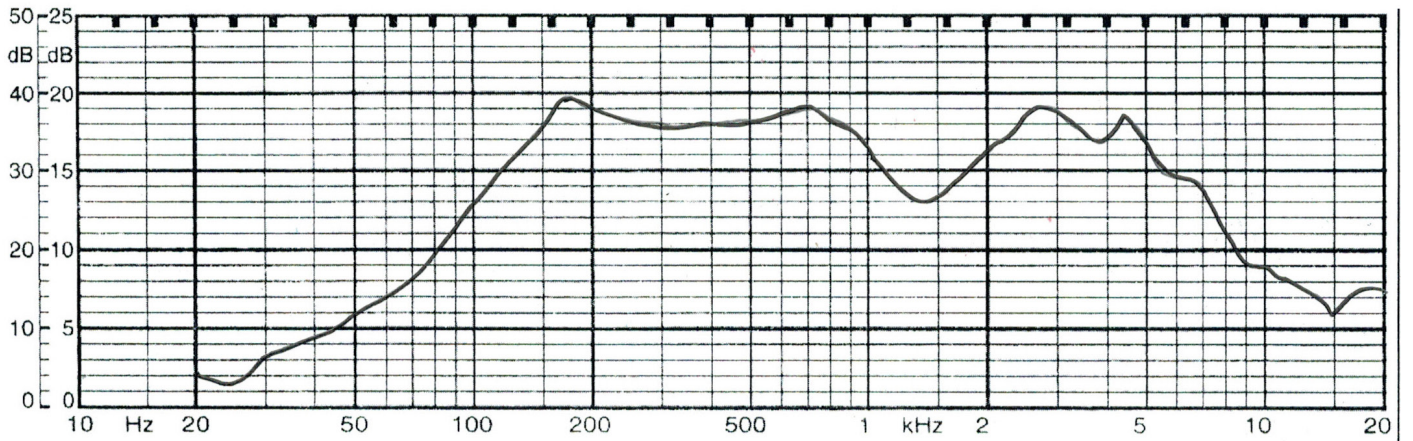

FREQUENCY RESPONSE CURVE

parameter	conditions/description
potentiometer range	50 dB
rectifier	RMS
lower limit frequency	20 Hz
wr. speed	100 mm/sec
zero level	60 dB