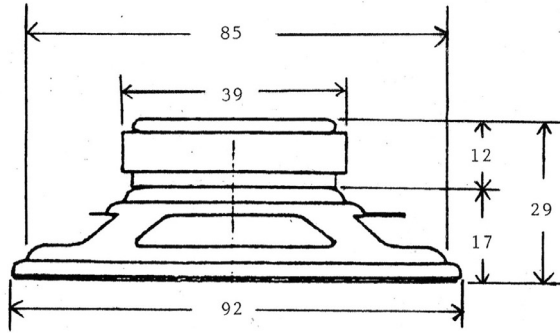

MECHANICAL DRAWING

units: mm
tolerance: ±0.8 mm