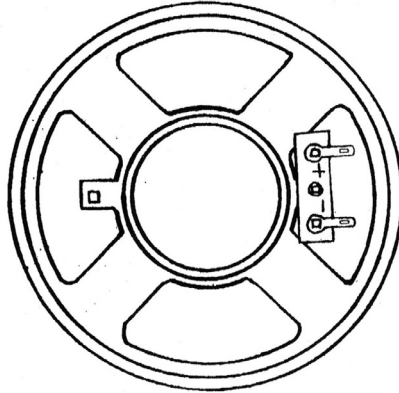

MECHANICAL DRAWING

units: mm
tolerance: ±0.8 mm