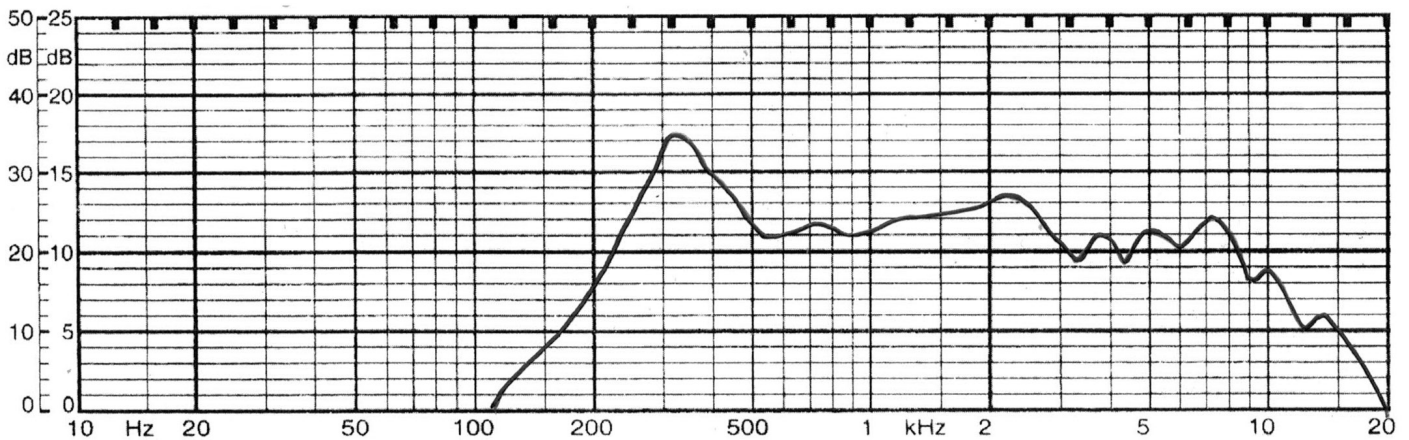

FREQUENCY RESPONSE CURVE

parameter	conditions/description
potentiometer range	50 dB
rectifier	RMS
lower limit frequency	20 Hz
zero level	70 dB