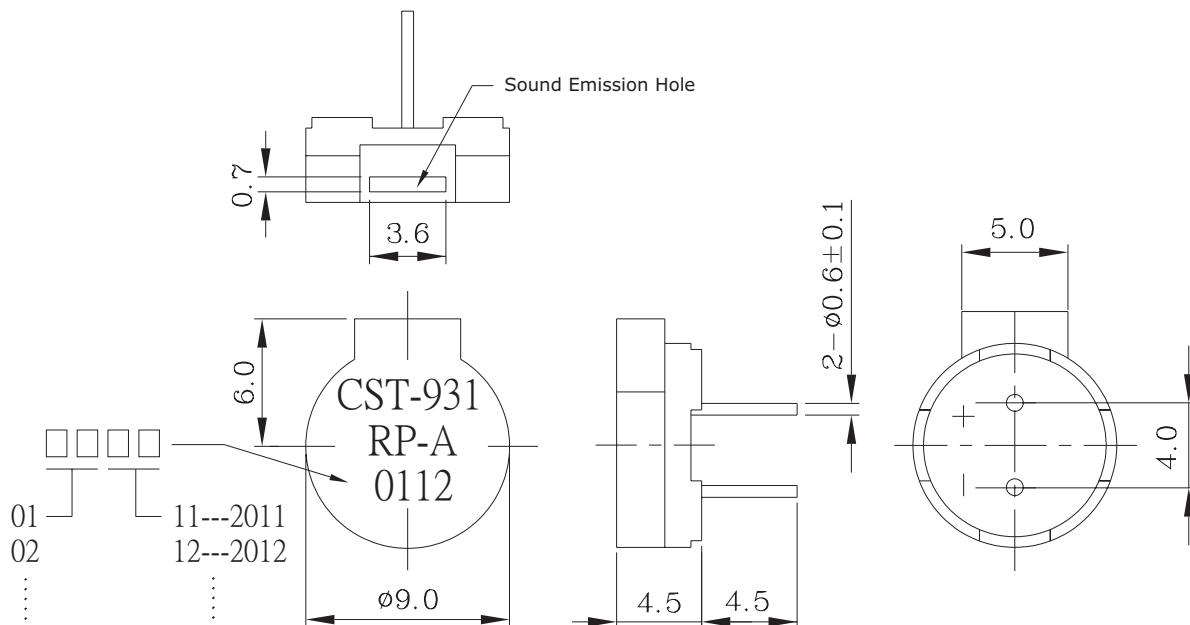

MODEL: CST-931RP-A | **DESCRIPTION:** MAGNETIC BUZZER TRANSDUCER

FEATURES

- side port
- SPL 85 dB
- low profile

SPECIFICATIONS

parameter	conditions/description	min	typ	max	units
rated voltage			3.0		V_{o-p}
operating voltage		2.0		4.0	V_{o-p}
current consumption	at rated voltage, 2,730 Hz square wave, ½ duty			80	mA
coil resistance		12.7	15.0	17.3	Ω
sound pressure level	at 10 cm	85	92		dB
rated frequency			2,730		Hz
dimensions	∅9.0 x H4.5				mm
weight			0.6		g
material	PPD (black)				
terminal	pin type (Au plating)				
operating temperature		-20		60	°C
storage temperature		-30		70	°C
RoHS	yes				

MECHANICAL DRAWING