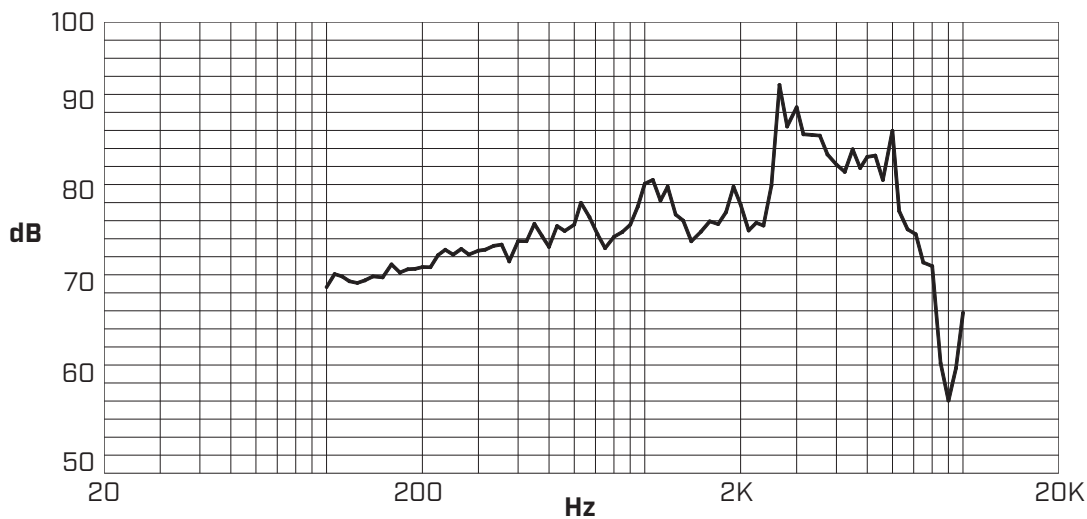

**MODEL:** CST-931RP-A | **DESCRIPTION:** MAGNETIC BUZZER TRANSDUCER

**FEATURES**

- side port
- SPL 85 dB
- low profile

**SPECIFICATIONS**

parameter	conditions/description	min	typ	max	units
rated voltage			3.0		V <sub>o-p</sub>
operating voltage		2.0		4.0	V <sub>o-p</sub>
current consumption	at rated voltage, 2,730 Hz square wave, ½ duty			80	mA
coil resistance		12.7	15.0	17.3	Ω
sound pressure level	at 10 cm	85	92		dB
rated frequency			2,730		Hz
dimensions	∅9.0 x H4.5				mm
weight			0.6		g
material	PPD (black)				
terminal	pin type (Au plating)				
operating temperature		-20		60	°C
storage temperature		-30		70	°C
RoHS	yes				

## MEASUREMENT METHOD