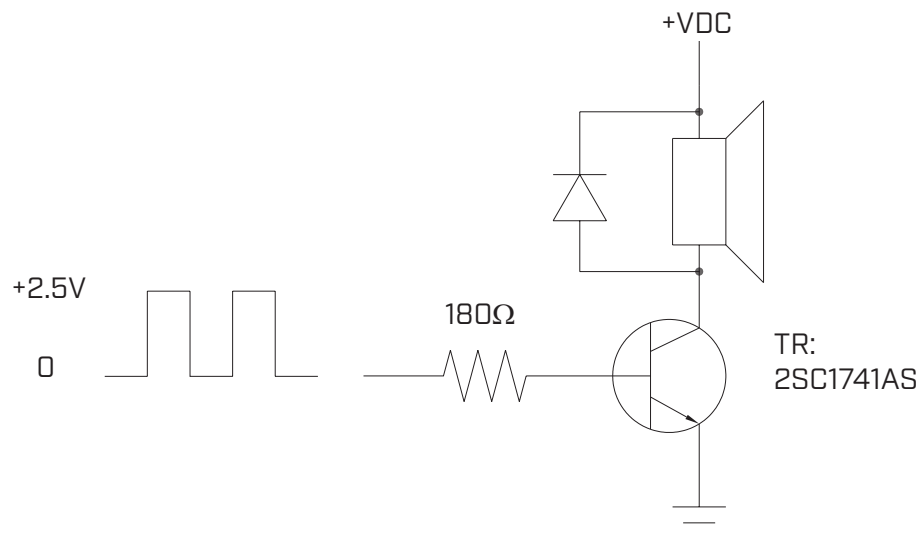

**MODEL:** CST-931RP-A | **DESCRIPTION:** MAGNETIC BUZZER TRANSDUCER

**FEATURES**

- side port
- SPL 85 dB
- low profile

**SPECIFICATIONS**

parameter	conditions/description	min	typ	max	units
rated voltage			3.0		V <sub>o-p</sub>
operating voltage		2.0		4.0	V <sub>o-p</sub>
current consumption	at rated voltage, 2,730 Hz square wave, ½ duty			80	mA
coil resistance		12.7	15.0	17.3	Ω
sound pressure level	at 10 cm	85	92		dB
rated frequency			2,730		Hz
dimensions	∅9.0 x H4.5				mm
weight			0.6		g
material	PPD (black)				
terminal	pin type (Au plating)				
operating temperature		-20		60	°C
storage temperature		-30		70	°C
RoHS	yes				

**MECHANICAL DRAWING**

## MEASUREMENT METHOD