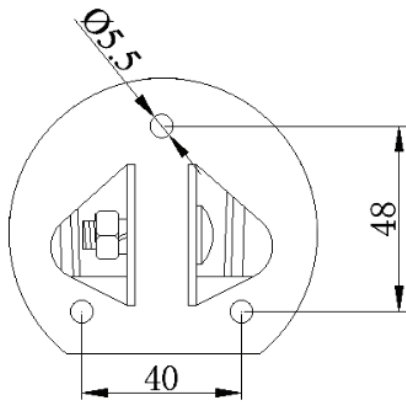

**SERIES:** CPS-133150-X125PM | **DESCRIPTION:** SIREN**FEATURES**

- multiple tone options
- mounting bracket
- 105 dB @ 1 m

**SPECIFICATIONS**

parameter	conditions/description	min	typ	max	units
rated voltage			12		Vdc
operating voltage		6		12	Vdc
current consumption	at rated voltage			80	mA
sound pressure level	at 1 m, rated voltage				
	one tone model	105			dB
	six tone model	105			dB
	bibi tone model	105			dB
tone	one tone, six tone, bibi tone models				
dimensions	130 x 147 x 150				mm
weight			400		g
material	ABS (black)				
terminal	wire leads				
operating temperature		-20		85	°C
storage temperature		-20		60	°C
RoHS	yes				
IP level	IP44				

PART NUMBER KEY**CPS - 133150 - X 125PM**

Base Number

Tone Options:

1 = one tone

6 = six tone

B = bibi tone

MECHANICAL DRAWING

units: mm
tolerance: ± 3 mm

wire: UL 1007, 24 AWG

Recommended Mounting Hole Layout

REVISION HISTORY

rev.	description	date
1.0	initial release	11/09/2023
1.01	CUI Devices rebranded to Same Sky	09/11/2024

The revision history provided is for informational purposes only and is believed to be accurate.