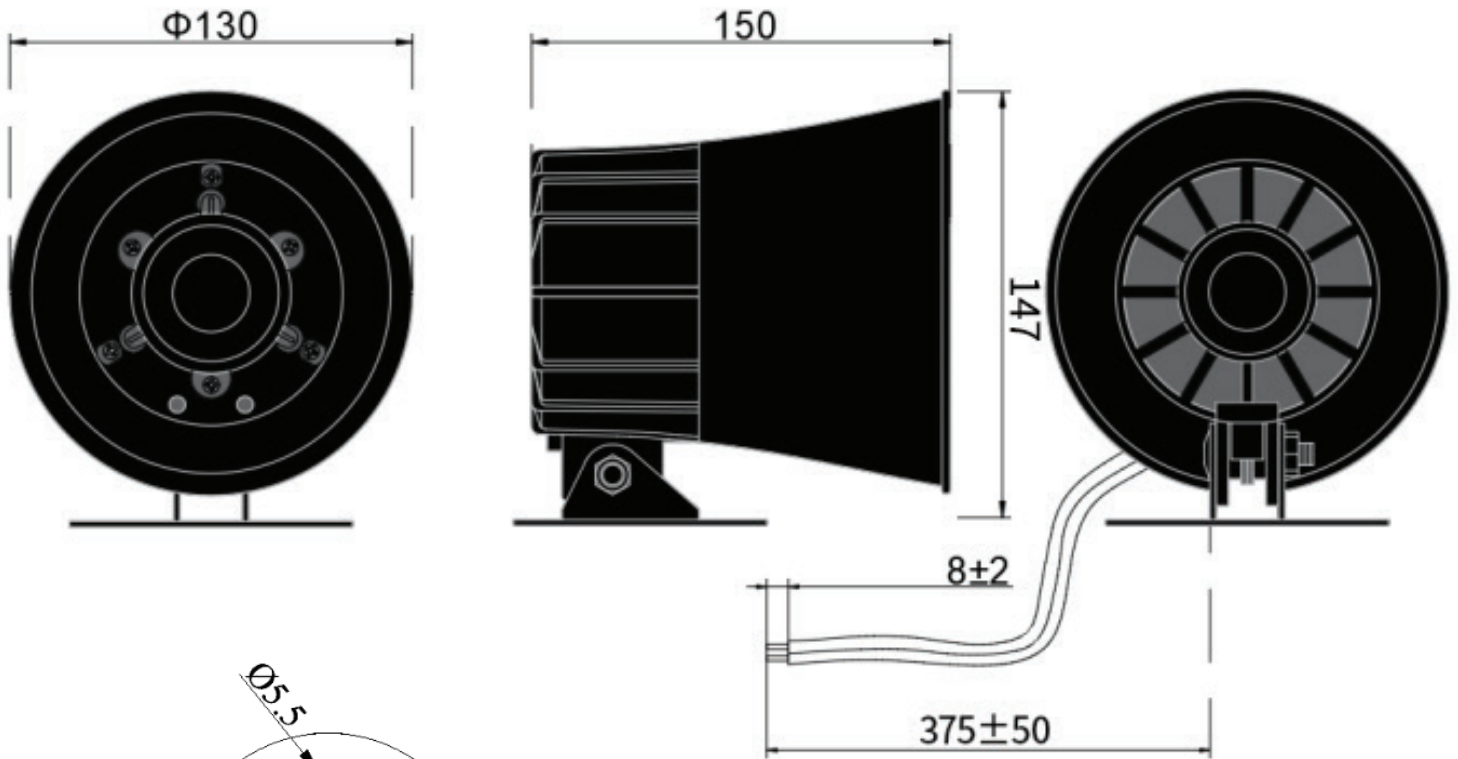

**SERIES:** CPS-133150-X125PM | **DESCRIPTION:** SIREN**FEATURES**

- multiple tone options
- mounting bracket
- 105 dB @ 1 m

**SPECIFICATIONS**

parameter	conditions/description	min	typ	max	units
rated voltage			12		Vdc
operating voltage		6		12	Vdc
current consumption	at rated voltage			80	mA
sound pressure level	at 1 m, rated voltage				
	one tone model	105			dB
	six tone model	105			dB
	bibi tone model	105			dB
tone	one tone, six tone, bibi tone models				
dimensions	130 x 147 x 150				mm
weight			400		g
material	ABS (black)				
terminal	wire leads				
operating temperature		-20		85	°C
storage temperature		-20		60	°C
RoHS	yes				
IP level	IP44				

PART NUMBER KEY**CPS - 133150 - X 125PM**

Base Number

Tone Options:

1 = one tone

6 = six tone

B = bibi tone

MECHANICAL DRAWING

units: mm
tolerance: ± 3 mm

wire: UL 1007, 24 AWG

Recommended Mounting Hole Layout

REVISION HISTORY

rev.	description	date
1.0	initial release	11/09/2023
1.01	CUI Devices rebranded to Same Sky	09/11/2024

The revision history provided is for informational purposes only and is believed to be accurate.