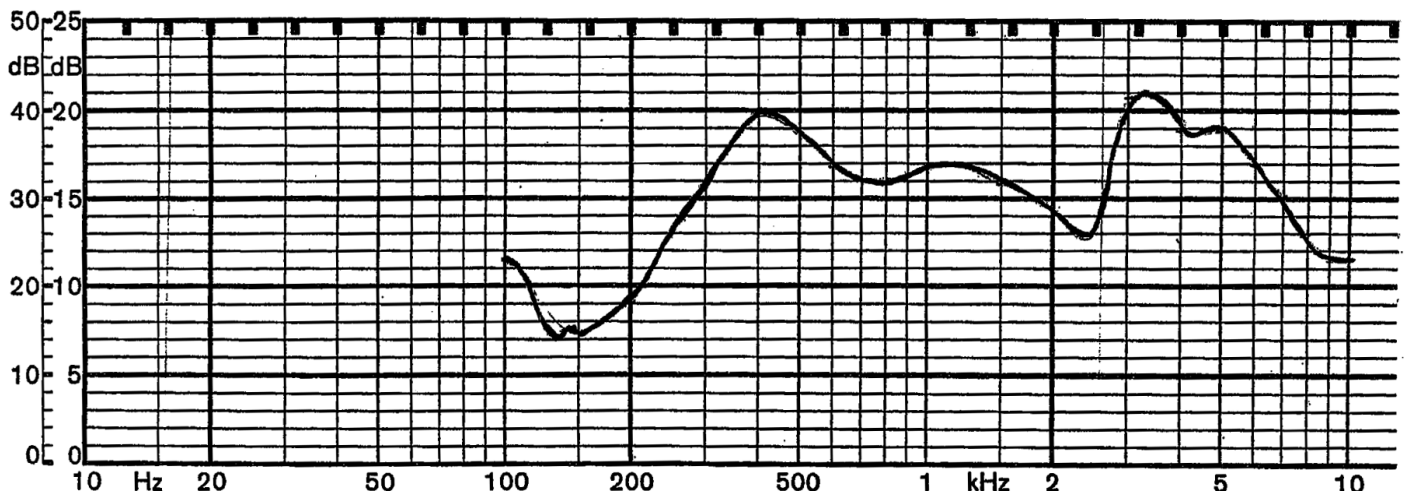

MODEL: CLF0381MP-1 | DESCRIPTION: SPEAKER

FEATURES

- 38 mm
- round frame
- 0.25 W
- 8 Ω
- ferrite magnet
- PET cone

SPECIFICATIONS

parameter	conditions/description	min	typ	max	units
input power			0.25	0.4	W
impedance	at 1.0 kHz, 1.0 V	6.8	8	9.2	Ω
resonant frequency (Fo)	at 1.0 V	304	380	456	Hz
frequency response		Fo		10,000	Hz
sound pressure level	at 0.1 W, 5 cm, avg at 0.6, 0.8, 1.0, 1.2 kHz	90	93	96	dB
buzz, rattle, etc.	must be normal at sine wave			1.41	V
dimensions	$\varnothing 38 \times 9.4$				mm
magnet	ferrite				
cone material	PET				
terminal	solder pins/posts				
weight			15.6		g
operating temperature		-25		60	$^{\circ}\text{C}$
RoHS	yes				

MECHANICAL DRAWING

units: mm

FREQUENCY RESPONSE CURVE

parameter	conditions/description
potentiometer range	50 dB
rectifier	RMS
lower limit frequency	20 Hz
wr. speed	100 mm/sec
zero level	60 dB

REVISION HISTORY