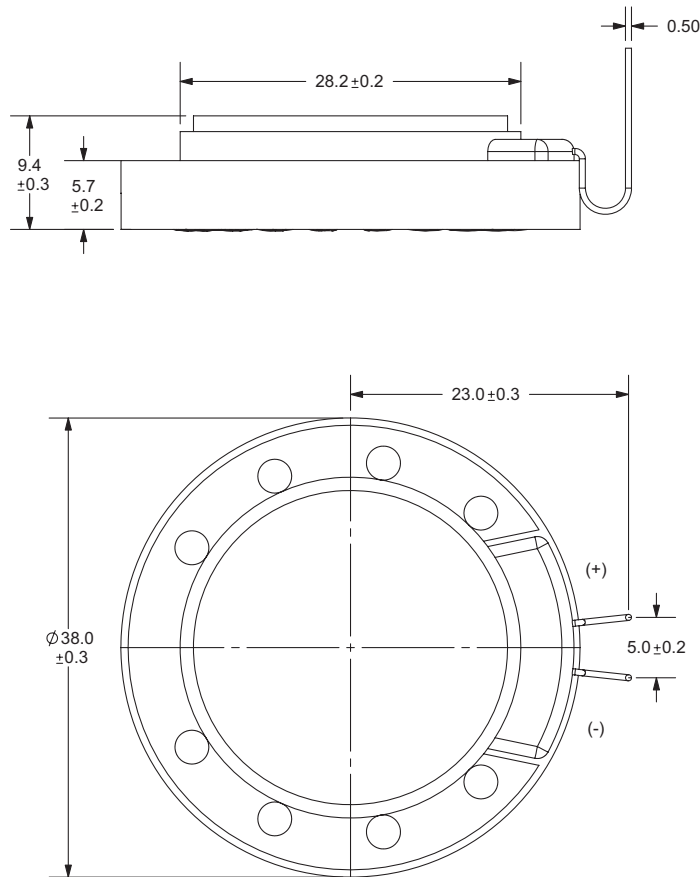

MODEL: CLF0381MP-1 | DESCRIPTION: SPEAKER

FEATURES

- 38 mm
- round frame
- 0.25 W
- 8 Ω
- ferrite magnet
- PET cone

SPECIFICATIONS

parameter	conditions/description	min	typ	max	units
input power			0.25	0.4	W
impedance	at 1.0 kHz, 1.0 V	6.8	8	9.2	Ω
resonant frequency (Fo)	at 1.0 V	304	380	456	Hz
frequency response		Fo		10,000	Hz
sound pressure level	at 0.1 W, 5 cm, avg at 0.6, 0.8, 1.0, 1.2 kHz	90	93	96	dB
buzz, rattle, etc.	must be normal at sine wave			1.41	V
dimensions	$\varnothing 38 \times 9.4$				mm
magnet	ferrite				
cone material	PET				
terminal	solder pins/posts				
weight			15.6		g
operating temperature		-25		60	$^{\circ}\text{C}$
RoHS	yes				

MECHANICAL DRAWING

units: mm

FREQUENCY RESPONSE CURVE

parameter	conditions/description
potentiometer range	50 dB
rectifier	RMS
lower limit frequency	20 Hz
wr. speed	100 mm/sec
zero level	60 dB

REVISION HISTORY