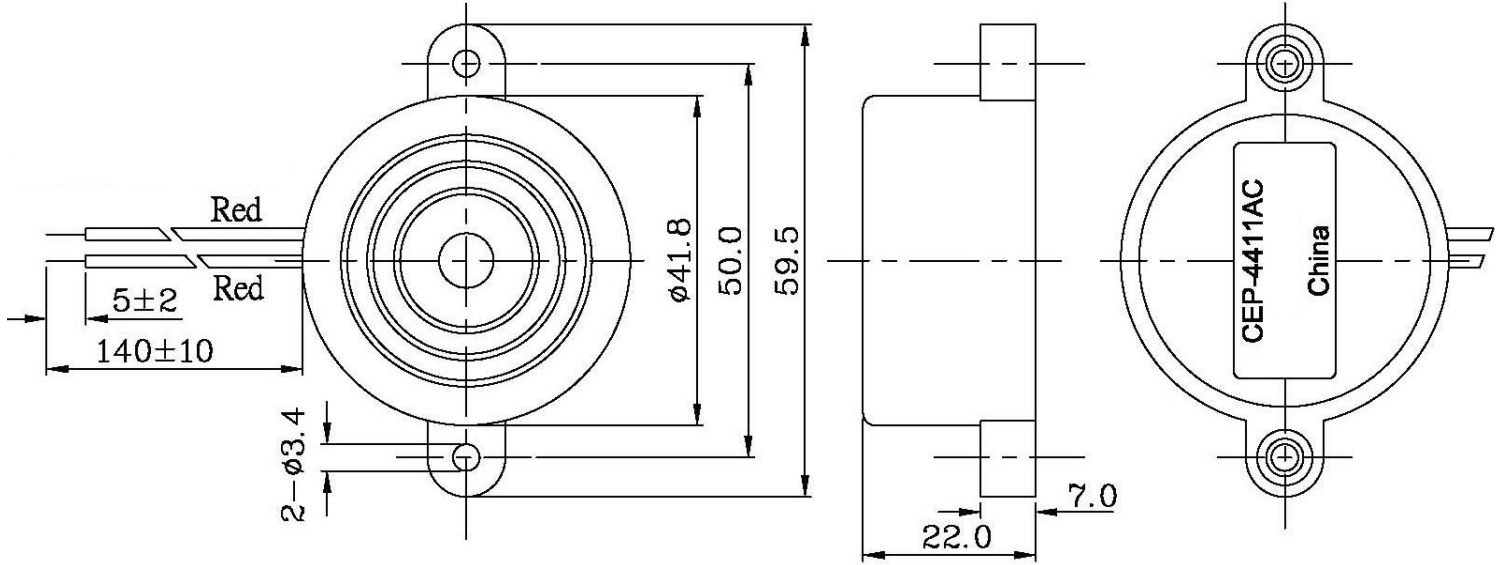

MODEL: CEP-4411AC | **DESCRIPTION:** PIEZO BUZZER INDICATOR**FEATURES**

- wire leads with panel-mount tabs
- 110 Vac rating
- 2.8 kHz rated frequency

**SPECIFICATIONS**

parameter	conditions/description	min	typ	max	units
rated voltage			110		Vac
operating voltage		30		120	Vac/Vdc
current consumption	at rated voltage			7	mA
rated frequency		2,300	2,800	3,300	Hz
sound pressure level	at 30 cm, rated voltage	88			dB
dimensions	∅41.8 x 22.0				mm
weight				22.2	g
material	ABS UL94 1/16" HB High Heat (black)				
terminal	wire leads				
operating temperature		-20		60	°C
storage temperature		-30		70	°C
RoHS	yes				

Notes: 1. All specifications measured at 5-35°C, humidity at 45-85%, under 86-106kPa pressure, unless otherwise noted.

MECHANICAL DRAWING

units: mm
tolerance: ±0.5 mm

wire: UL1007 LF 24AWG

PERFORMANCE CURVES