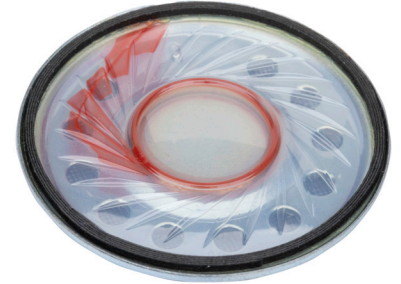

MODEL: CDS-3646-16-SP | **DESCRIPTION:** SPEAKER

FEATURES

- 16 Ohm
- rated 1.0 W
- solder pads

SPECIFICATIONS

parameter	conditions/description	min	typ	max	units
input power	max power: 1 minute on, 2 minutes off, 10 cycles		1.0	1.5	W
impedance	at 2.0 kHz, 1.0 V	13.6	16	18.4	Ω
resonant frequency (Fo)	at 1.0 V	400	500	600	Hz
frequency response		Fo		20,000	Hz
sound pressure level	at 0.1 W, 0.1 m, avg at 0.8, 1.0, 1.2, 1.5 kHz in baffleboard	88	91	94	dB
distortion	at 1.0 kHz, rated power			5	%
buzz, rattle, etc.	must be normal at sine wave, between Fo ~ 20,000 Hz			4.0	V
polarity	cone moves forward w/ positive dc current to "+" terminal				
dimensions	$\varnothing 36 \times 4.6$				mm
magnet	Nd-Fe-B				
frame material	SPCC				
cone material	PEN (clear)				
terminal	solder pads				
weight			12		g
operating temperature		-30		85	$^{\circ}\text{C}$
storage temperature		-40		85	$^{\circ}\text{C}$
hand soldering	for maximum 2 seconds			380	$^{\circ}\text{C}$
RoHS	yes				