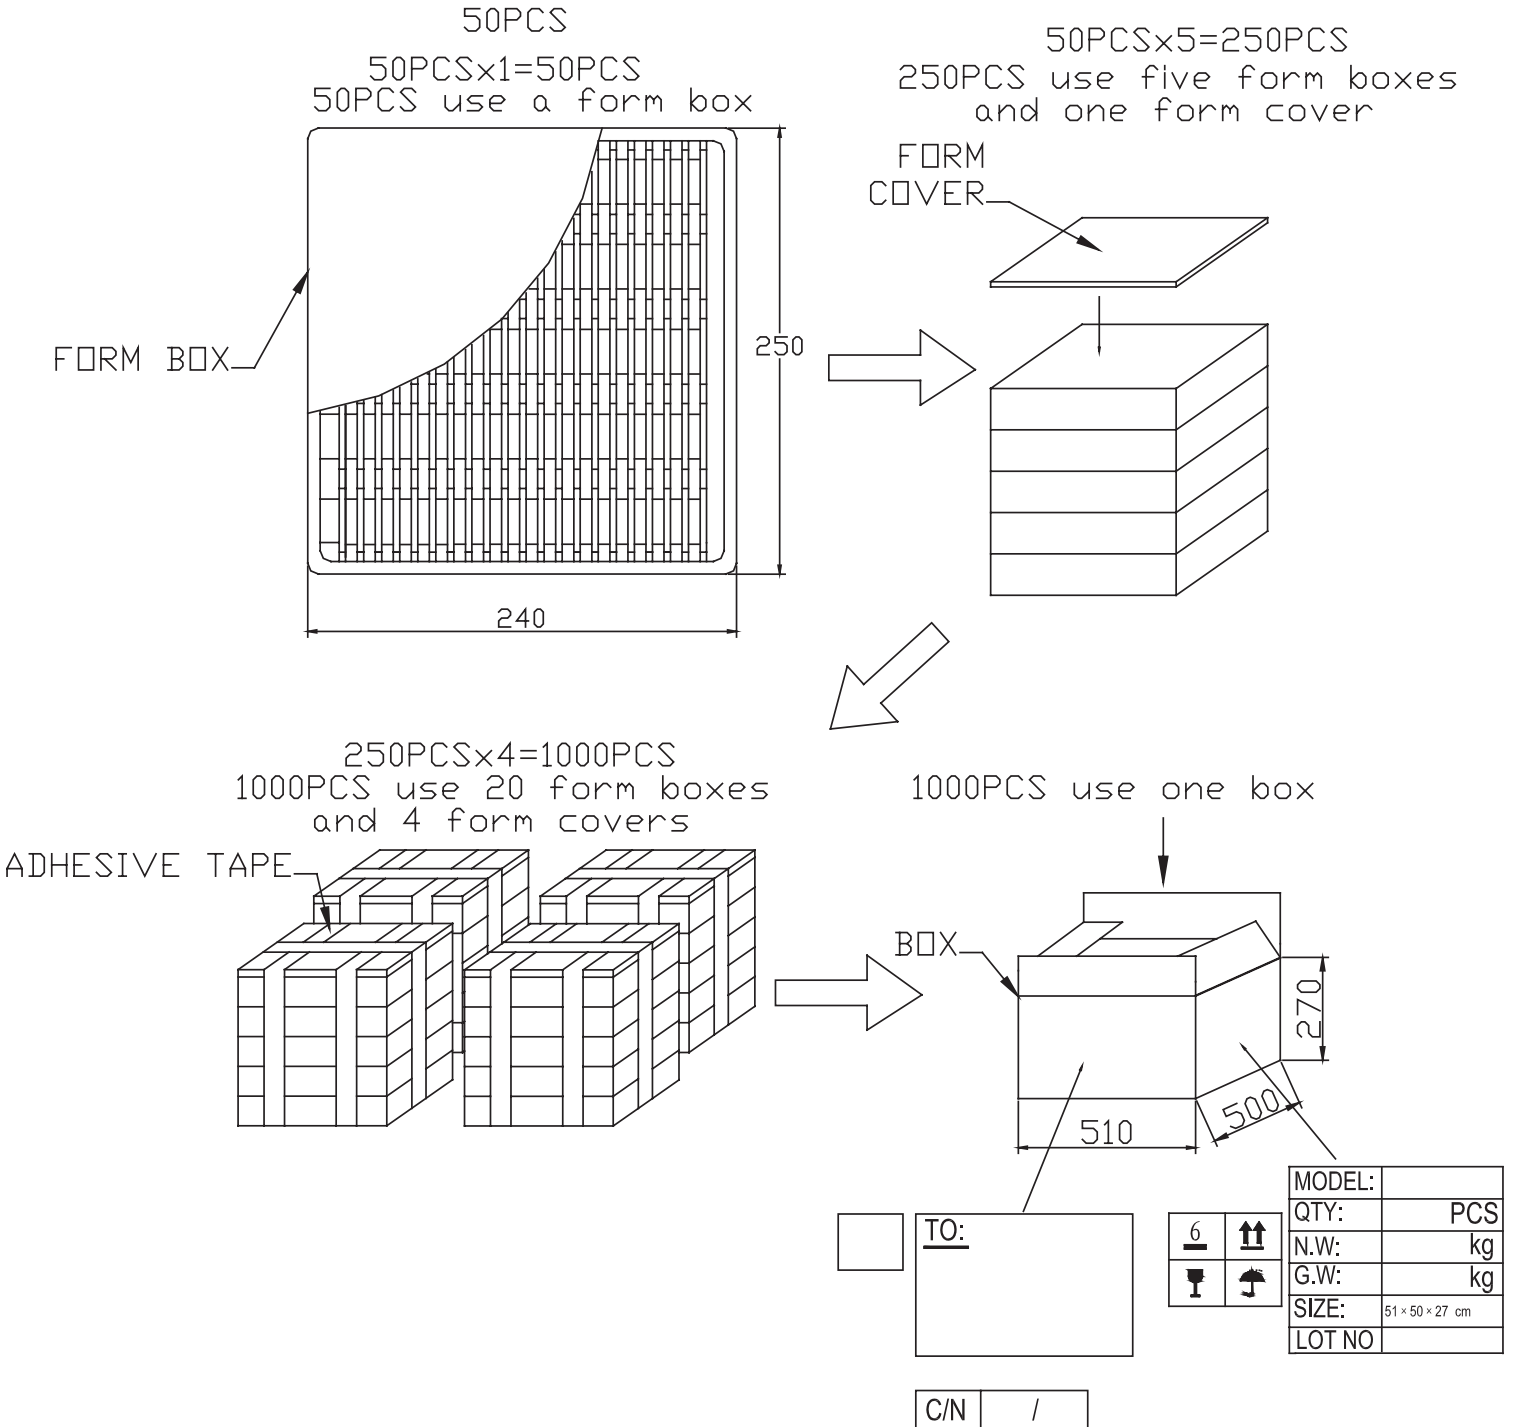

MODEL: CDS-3646-16-SP | **DESCRIPTION:** SPEAKER

FEATURES

- 16 Ohm
- rated 1.0 W
- solder pads

SPECIFICATIONS

parameter	conditions/description	min	typ	max	units
input power	max power: 1 minute on, 2 minutes off, 10 cycles		1.0	1.5	W
impedance	at 2.0 kHz, 1.0 V	13.6	16	18.4	Ω
resonant frequency (Fo)	at 1.0 V	400	500	600	Hz
frequency response		Fo		20,000	Hz
sound pressure level	at 0.1 W, 0.1 m, avg at 0.8, 1.0, 1.2, 1.5 kHz in baffleboard	88	91	94	dB
distortion	at 1.0 kHz, rated power			5	%
buzz, rattle, etc.	must be normal at sine wave, between Fo ~ 20,000 Hz			4.0	V
polarity	cone moves forward w/ positive dc current to "+" terminal				
dimensions	$\varnothing 36 \times 4.6$				mm
magnet	Nd-Fe-B				
frame material	SPCC				
cone material	PEN (clear)				
terminal	solder pads				
weight			12		g
operating temperature		-30		85	$^{\circ}\text{C}$
storage temperature		-40		85	$^{\circ}\text{C}$
hand soldering	for maximum 2 seconds			380	$^{\circ}\text{C}$
RoHS	yes				

PACKAGING

units: mm

Tray Size: 250 x 240 mm
 Tray QTY: 50 pcs per tray
 Carton Size: 510 x 500 x 270 mm
 Carton QTY: 1,000 pcs per carton

REVISION HISTORY

rev.	description	date
1.0	initial release	11/22/2021
1.01	logo, datasheet style update	08/05/2022
1.02	CUI Devices rebranded to Same Sky	09/11/2024