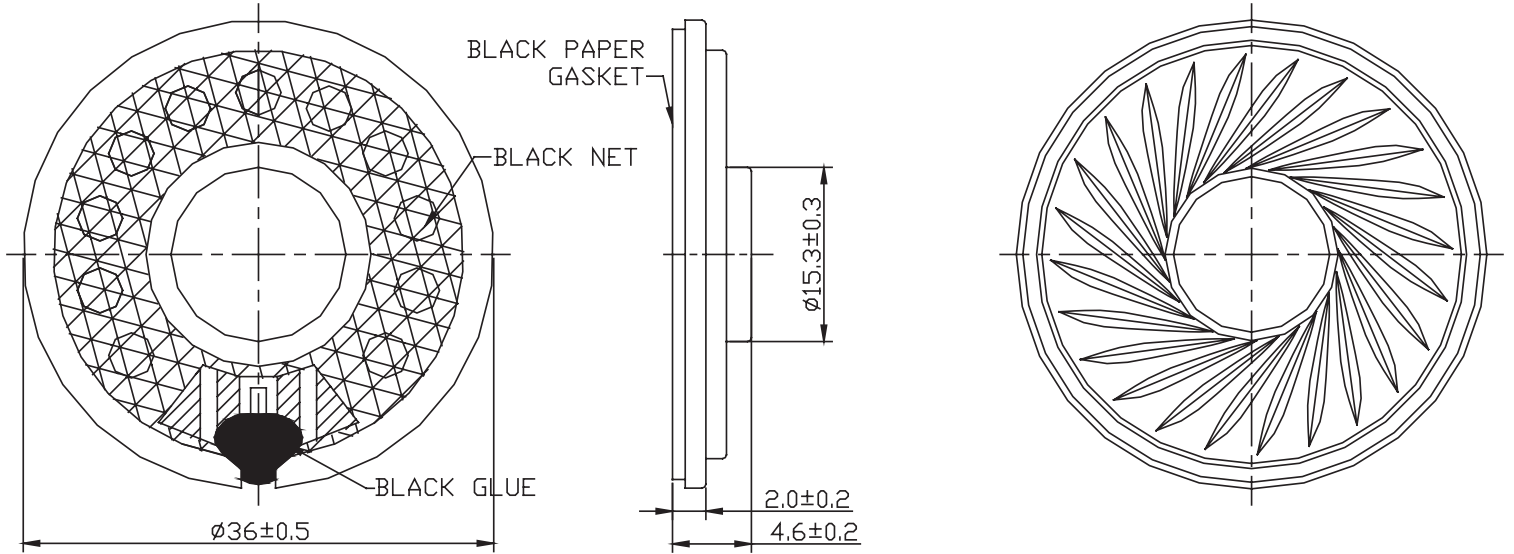

MECHANICAL DRAWING

units: mm
tolerance: ± 0.3 mm