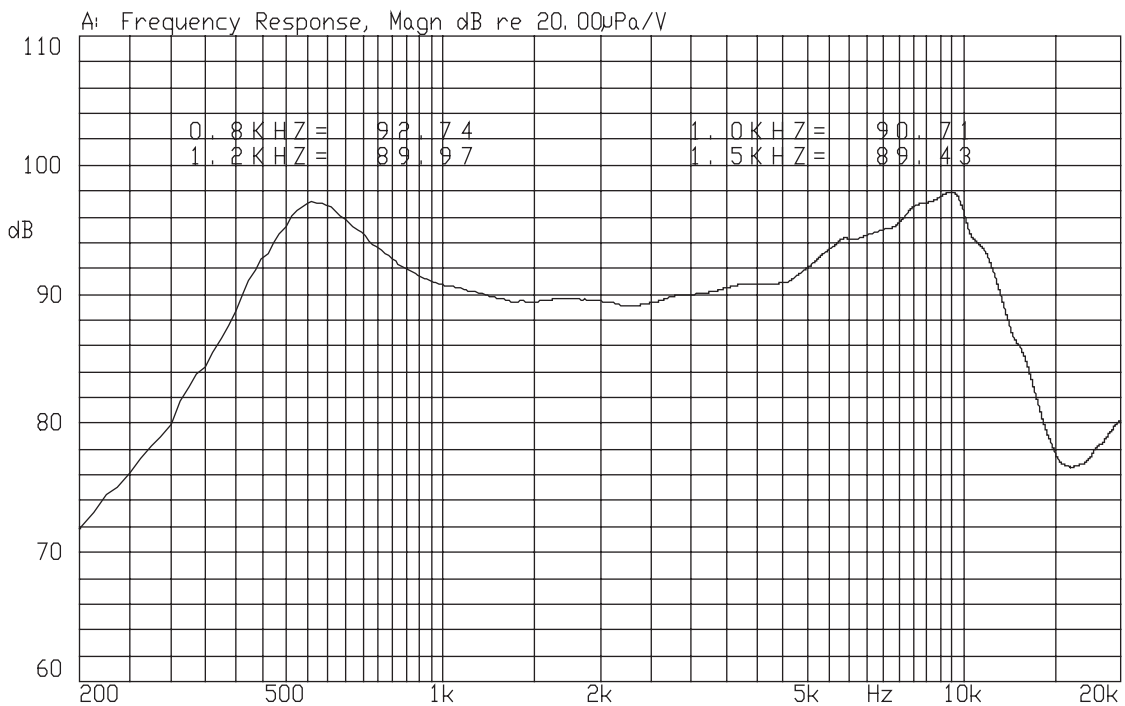

MODEL: CDS-3646-16-SP | **DESCRIPTION:** SPEAKER

FEATURES

- 16 Ohm
- rated 1.0 W
- solder pads

SPECIFICATIONS

parameter	conditions/description	min	typ	max	units
input power	max power: 1 minute on, 2 minutes off, 10 cycles		1.0	1.5	W
impedance	at 2.0 kHz, 1.0 V	13.6	16	18.4	Ω
resonant frequency (Fo)	at 1.0 V	400	500	600	Hz
frequency response		Fo		20,000	Hz
sound pressure level	at 0.1 W, 0.1 m, avg at 0.8, 1.0, 1.2, 1.5 kHz in baffleboard	88	91	94	dB
distortion	at 1.0 kHz, rated power			5	%
buzz, rattle, etc.	must be normal at sine wave, between Fo ~ 20,000 Hz			4.0	V
polarity	cone moves forward w/ positive dc current to "+" terminal				
dimensions	$\varnothing 36 \times 4.6$				mm
magnet	Nd-Fe-B				
frame material	SPCC				
cone material	PEN (clear)				
terminal	solder pads				
weight			12		g
operating temperature		-30		85	$^{\circ}\text{C}$
storage temperature		-40		85	$^{\circ}\text{C}$
hand soldering	for maximum 2 seconds			380	$^{\circ}\text{C}$
RoHS	yes				

Notes: 1. All specifications measured at 15-35 $^{\circ}\text{C}$, humidity at 45-85%, under 86-106 kPa pressure, unless otherwise noted.

MECHANICAL DRAWING

units: mm
tolerance: ± 0.3 mm

FREQUENCY RESPONSE CURVE