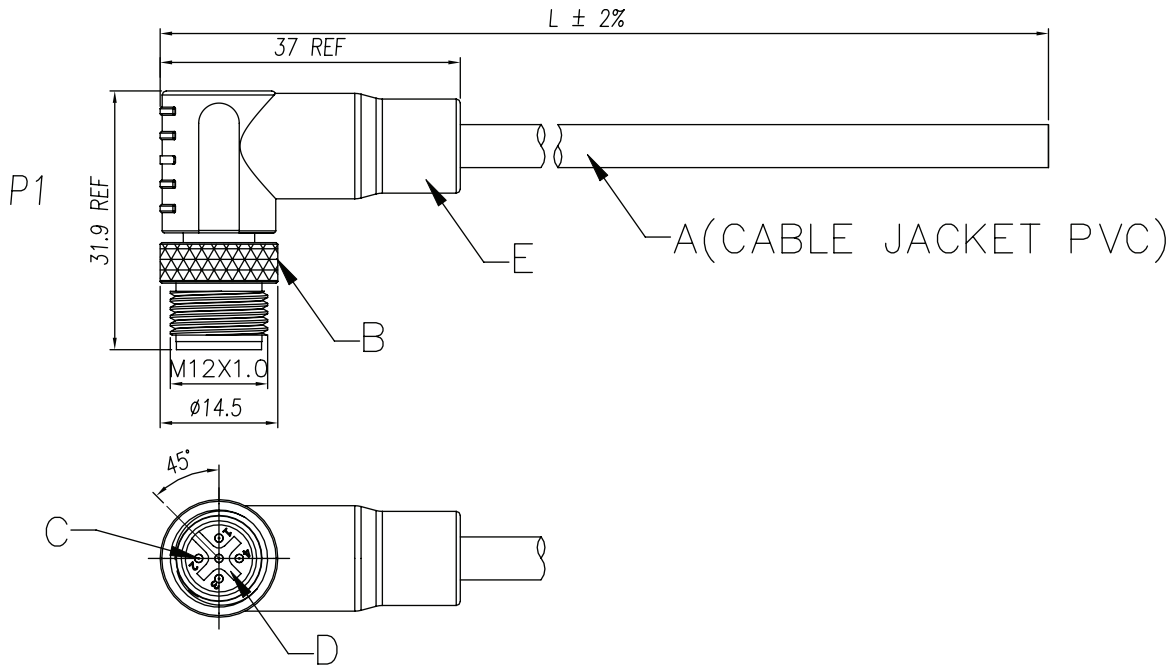

SERIES: CDM1230 | **DESCRIPTION:** M12 CABLE

FEATURES

- M12 molded male cable connector
- A code
- right-angle
- IP67
- 1, 2, & 3 meter length options

SPECIFICATIONS

parameter	conditions/description	min	typ	max	units
rated voltage	3 & 4 pole models			250	V
	5 pole model			60	V
	8 & 12 pole models			30	V
rated current	3, 4, & 5 pole models			4	A
	8 pole model			2	A
	12 pole model			1.5	A
withstanding voltage	for 1 minute		1,500		Vac
contact resistance				10	mΩ
insulation resistance	at 500 Vdc for 1 minute	100			MΩ
insertion/withdrawal force		0.3		3.0	kgf
operating temperature		-25		80	°C
life		100			cycles
safety approvals	compliant with IEC61076-2-101				
flammability rating	see material table				
RoHS	yes				
IP level	IP67 (in mated condition)				

PART NUMBER KEY

MECHANICAL DRAWING

units: mm
 tolerance:
 0.5<X≤6.0: ±0.1 mm
 6.0<X≤30.0: ±0.2 mm
 unless otherwise noted

ITEM	DESCRIPTION	MATERIAL	PLATING/COLOR
A	cable	UL 2464 PVC	black
B	M12x1.0 nut	brass	nickel
C	terminals; male	brass	gold
D	housing; male	PA66 [UL94V-0]	black
E	overmold	TPU [UL94HB]	black

No. of Poles		3	4	5	8	12
A-Coding						
Pin#	Cable	22 AWG X 3C OD: Ø4.5 mm	22 AWG X 4C OD: Ø5.0 mm	22 AWG X 5C OD: Ø5.5 mm	24 AWG X 8C OD: Ø5.5 mm	26 AWG X 12C OD: Ø6.2 mm
1		brown	brown	brown	white	brown
2		---	white	white	brown	blue
3		blue	blue	blue	green	white
4		black	black	black	yellow	green
5		---	---	gray	gray	pink
6		---	---	---	pink	yellow
7		---	---	---	blue	black
8		---	---	---	red	gray
9		---	---	---	---	red
10		---	---	---	---	violet
11		---	---	---	---	gray/pink
12		---	---	---	---	red/blue