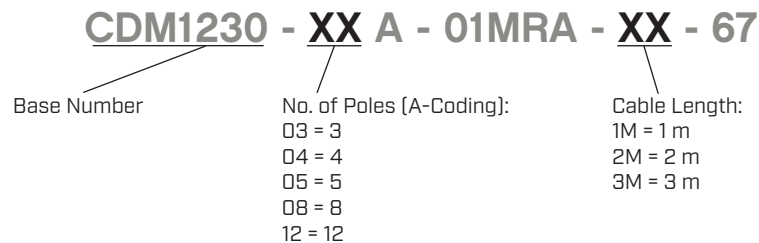

SERIES: CDM1230 | **DESCRIPTION:** M12 CABLE

FEATURES

- M12 molded male cable connector
- A code
- right-angle
- IP67
- 1, 2, & 3 meter length options

SPECIFICATIONS

parameter	conditions/description	min	typ	max	units
rated voltage	3 & 4 pole models			250	V
	5 pole model			60	V
	8 & 12 pole models			30	V
rated current	3, 4, & 5 pole models			4	A
	8 pole model			2	A
	12 pole model			1.5	A
withstanding voltage	for 1 minute		1,500		Vac
contact resistance				10	mΩ
insulation resistance	at 500 Vdc for 1 minute	100			MΩ
insertion/withdrawal force		0.3		3.0	kgf
operating temperature		-25		80	°C
life		100			cycles
safety approvals	compliant with IEC61076-2-101				
flammability rating	see material table				
RoHS	yes				
IP level	IP67 (in mated condition)				

PART NUMBER KEY

MECHANICAL DRAWING

units: mm
 tolerance:
 0.5<X≤6.0: ±0.1 mm
 6.0<X≤30.0: ±0.2 mm
 unless otherwise noted

ITEM	DESCRIPTION	MATERIAL	PLATING/COLOR
A	cable	UL 2464 PVC	black
B	M12x1.0 nut	brass	nickel
C	terminals; male	brass	gold
D	housing; male	PA66 [UL94V-0]	black
E	overmold	TPU [UL94HB]	black

No. of Poles		3	4	5	8	12
A-Coding						
Pin#	Cable	22 AWG X 3C OD: Ø4.5 mm	22 AWG X 4C OD: Ø5.0 mm	22 AWG X 5C OD: Ø5.5 mm	24 AWG X 8C OD: Ø5.5 mm	26 AWG X 12C OD: Ø6.2 mm
1		brown	brown	brown	white	brown
2		---	white	white	brown	blue
3		blue	blue	blue	green	white
4		black	black	black	yellow	green
5		---	---	gray	gray	pink
6		---	---	---	pink	yellow
7		---	---	---	blue	black
8		---	---	---	red	gray
9		---	---	---	---	red
10		---	---	---	---	violet
11		---	---	---	---	gray/pink
12		---	---	---	---	red/blue