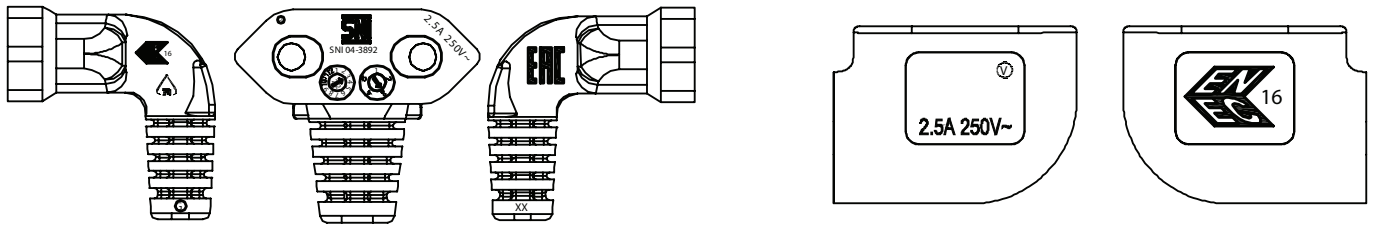

**SERIES:** AC-R-C7-R EU | **DESCRIPTION:** AC CABLE**FEATURES**

- CEE 7/16 right angle to IEC 320-C7, right angle
- 250 V, 2.5 A
- black, white, gray, and blue options

**SPECIFICATIONS**

parameter	conditions/description	min	typ	max	units
rated voltage				250	Vac
rated current				2.5	A
operating temperature		-15		70	°C
RoHS	yes				

PART NUMBER KEY

MECHANICAL DRAWING

units: mm

ITEM	DESCRIPTION
cable	PVC 45; H03VVH2-F 2*0.75 mm ²
connector 1	CEE 7/16
connector 2	IEC 320-C7
overmold 1	PVC 45P [UL94V-0]
overmold 2	PVC 45P [UL94V-0]

WIRING COLOR: