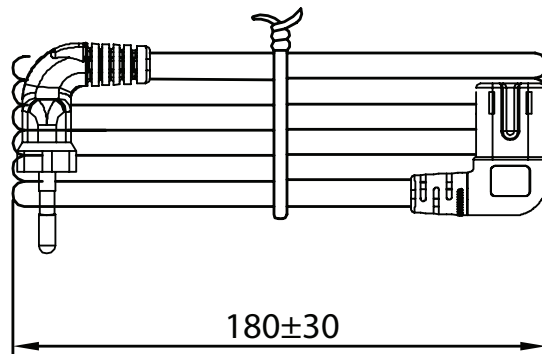

WIRING COLOR:

N-- Blue

L-- Brown