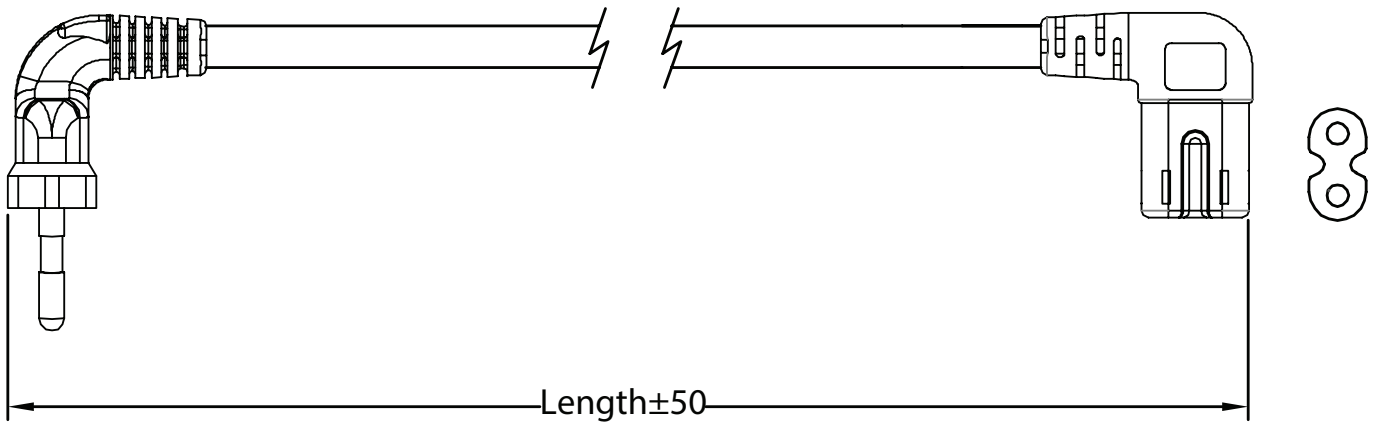

**SERIES:** AC-R-C7-R EU | **DESCRIPTION:** AC CABLE**FEATURES**

- CEE 7/16 right angle to IEC 320-C7, right angle
- 250 V, 2.5 A
- black, white, gray, and blue options

**SPECIFICATIONS**

parameter	conditions/description	min	typ	max	units
rated voltage				250	Vac
rated current				2.5	A
operating temperature		-15		70	°C
RoHS	yes				

PART NUMBER KEY

MECHANICAL DRAWING

units: mm

ITEM	DESCRIPTION
cable	PVC 45; H03VVH2-F 2*0.75 mm ²
connector 1	CEE 7/16
connector 2	IEC 320-C7
overmold 1	PVC 45P [UL94V-0]
overmold 2	PVC 45P [UL94V-0]

WIRING COLOR: