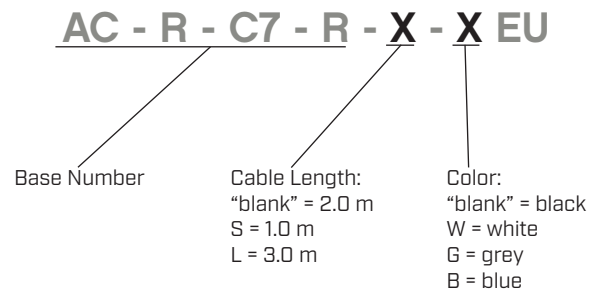

**SERIES:** AC-R-C7-R EU | **DESCRIPTION:** AC CABLE**FEATURES**

- CEE 7/16 right angle to IEC 320-C7, right angle
- 250 V, 2.5 A
- black, white, gray, and blue options

**SPECIFICATIONS**

parameter	conditions/description	min	typ	max	units
rated voltage				250	Vac
rated current				2.5	A
operating temperature		-15		70	°C
RoHS	yes				

PART NUMBER KEY

MECHANICAL DRAWING

units: mm

ITEM	DESCRIPTION
cable	PVC 45; H03VVH2-F 2*0.75 mm ²
connector 1	CEE 7/16
connector 2	IEC 320-C7
overmold 1	PVC 45P [UL94V-0]
overmold 2	PVC 45P [UL94V-0]

WIRING COLOR: