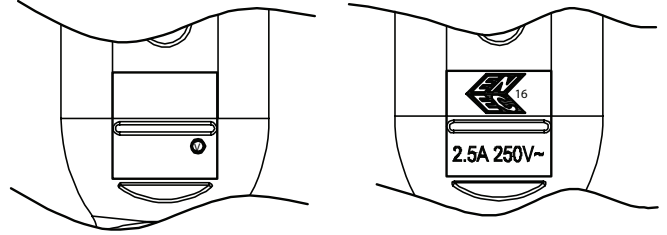

MECHANICAL DRAWING

units: mm

ITEM	DESCRIPTION
cable	PVC 45; H03VVH2-F 2*0.75 mm²
connector 1	CEE 7/16
connector 2	IEC 320-C7
overmold 1	PVC 45P [UL94V-0]
overmold 2	PVC 45P [UL94V-0]