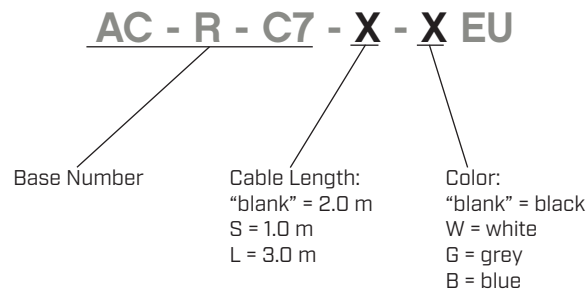

**SERIES:** AC-R-C7 EU | **DESCRIPTION:** AC CABLE

**FEATURES**

- CEE 7/16 right angle to IEC 320-C7
- 250 V, 2.5 A
- black, white, gray, and blue options

**SPECIFICATIONS**

parameter	conditions/description	min	typ	max	units
rated voltage				250	Vac
rated current				2.5	A
operating temperature		-15		70	°C
RoHS	yes				

**PART NUMBER KEY**