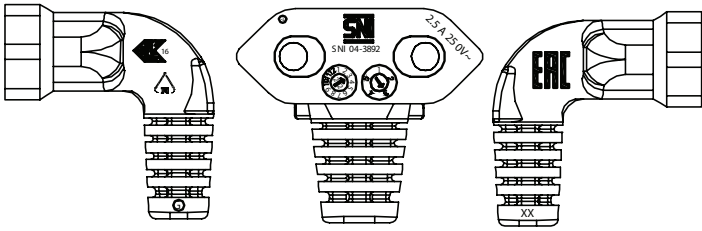

MECHANICAL DRAWING

units: mm

ITEM	DESCRIPTION
cable	PVC 45; H03VVH2-F 2*0.75 mm²
connector 1	CEE 7/16
connector 2	IEC 320-C7
overmold 1	PVC 45P [UL94V-0]
overmold 2	PVC 45P [UL94V-0]