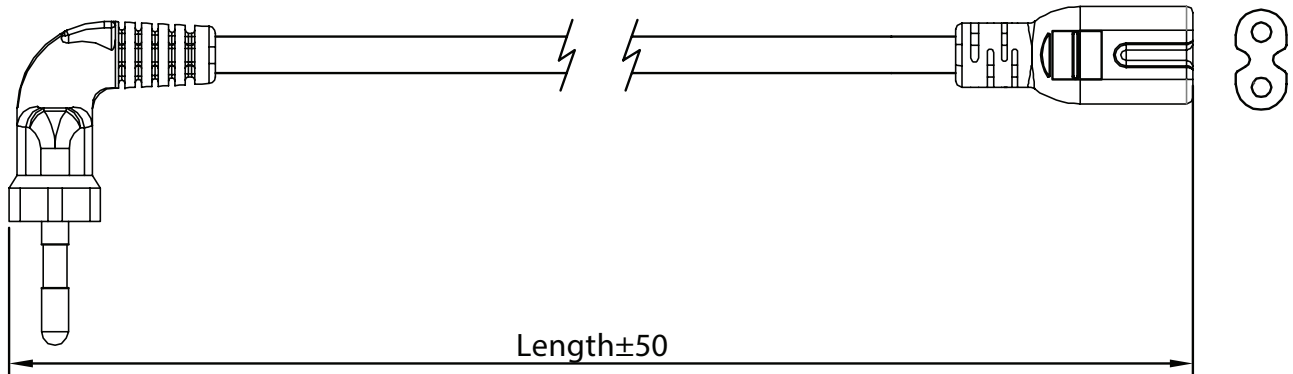

**SERIES:** AC-R-C7 EU | **DESCRIPTION:** AC CABLE

**FEATURES**

- CEE 7/16 right angle to IEC 320-C7
- 250 V, 2.5 A
- black, white, gray, and blue options

**SPECIFICATIONS**

parameter	conditions/description	min	typ	max	units
rated voltage				250	Vac
rated current				2.5	A
operating temperature		-15		70	°C
RoHS	yes				

**PART NUMBER KEY**

## MECHANICAL DRAWING

units: mm

ITEM	DESCRIPTION
cable	PVC 45; H03VVH2-F 2*0.75 mm <sup>2</sup>
connector 1	CEE 7/16
connector 2	IEC 320-C7
overmold 1	PVC 45P [UL94V-0]
overmold 2	PVC 45P [UL94V-0]

WIRING COLOR: