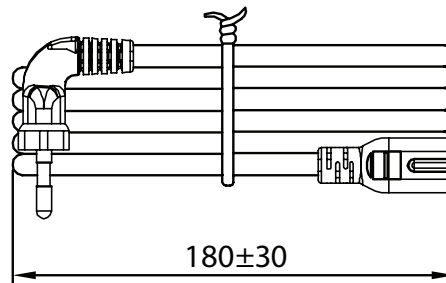

WIRING COLOR:

N: Blue

L: Brown