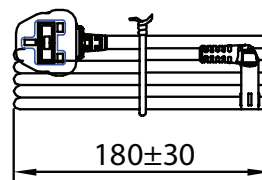

WIRING COLOR:

N: Blue

L: Brown