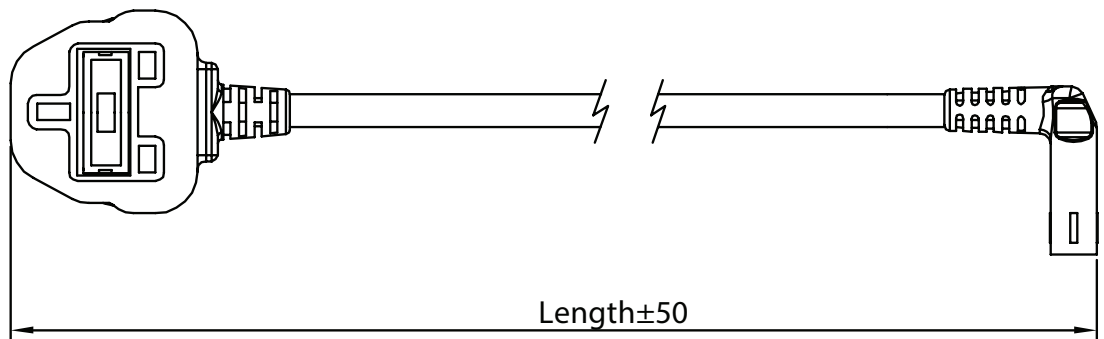

SERIES: AC-C7-FR UK | **DESCRIPTION:** AC CABLE

FEATURES

- BS 1363A to IEC 320-C7, flat right angle
- 250 V, 2.5 A
- black, white, gray, and blue options

SPECIFICATIONS

parameter	conditions/description	min	typ	max	units
rated voltage				250	Vac
rated current				2.5	A
operating temperature		-15		70	°C
RoHS	yes				

PART NUMBER KEY

MECHANICAL DRAWING

units: mm

ITEM	DESCRIPTION
cable	PVC 45; H03VVH2-F 2*0.75 mm ²
connector 1	BS 1363A
connector 2	IEC 320-C7
overmold 1	PVC 55P (UL94V-0)
overmold 2	PVC 35P, PVC 55P (UL94V-0)