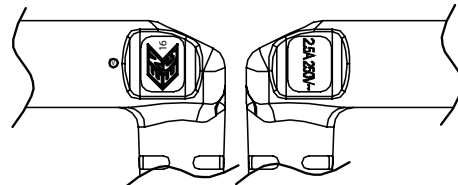

MECHANICAL DRAWING

units: mm

ITEM	DESCRIPTION
cable	PVC 45; H03VVH2-F 2*0.75 mm²
connector 1	BS 1363A
connector 2	IEC 320-C7
overmold 1	PVC 55P (UL94V-0)
overmold 2	PVC 35P, PVC 55P (UL94V-0)