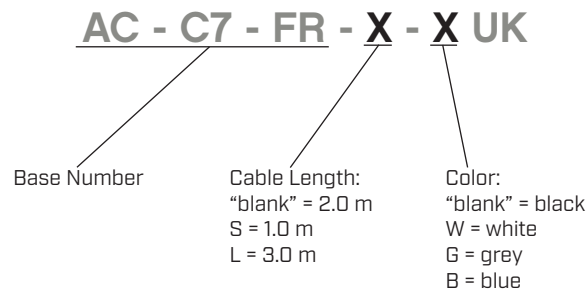

PART NUMBER KEY