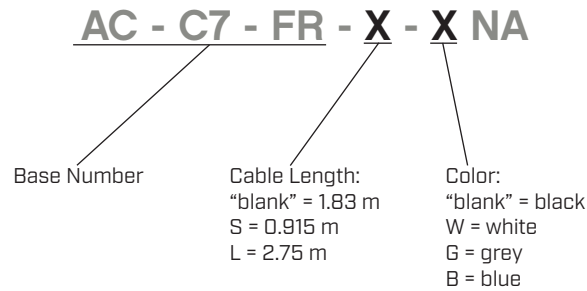

**SERIES:** AC-C7-FR NA | **DESCRIPTION:** AC CABLE

**FEATURES**

- NEMA 1-15P to IEC 320-C7, flat right angle
- 125 V, 7 A
- black, white, gray, and blue options

**SPECIFICATIONS**

parameter	conditions/description	min	typ	max	units
rated voltage				125	Vac
rated current				7	A
operating temperature		-20		105	°C
RoHS	yes				

**PART NUMBER KEY**