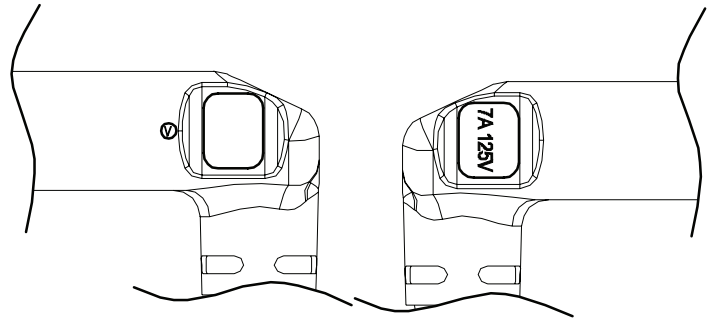

MECHANICAL DRAWING

units: mm

ITEM	DESCRIPTION
cable	PVC 45; NISPT-2, 18 AWG*2 C
connector 1	NEMA 1-15P
connector 2	IEC 320-C7
overmold 1	PVC 30P [UL94V-0]
overmold 2	PVC 45P [UL94V-0]

WIRING COLOR:

N--White

L--Black