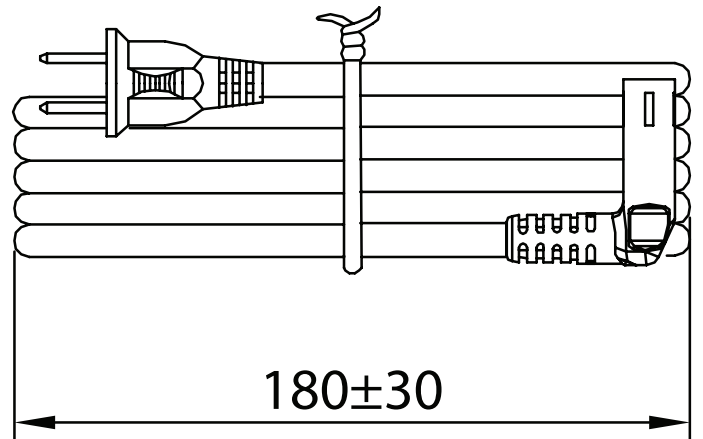

MECHANICAL DRAWING

units: mm

ITEM	DESCRIPTION
cable	PVC 45; NISPT-2, 18 AWG*2 C
connector 1	NEMA 1-15P
connector 2	IEC 320-C7
overmold 1	PVC 30P [UL94V-0]
overmold 2	PVC 45P [UL94V-0]

WIRING COLOR:

N--White

L--Black