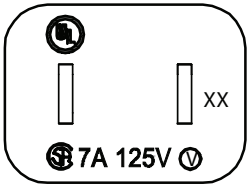

**SERIES:** AC-C7-FR NA | **DESCRIPTION:** AC CABLE

**FEATURES**

- NEMA 1-15P to IEC 320-C7, flat right angle
- 125 V, 7 A
- black, white, gray, and blue options

**SPECIFICATIONS**

parameter	conditions/description	min	typ	max	units
rated voltage				125	Vac
rated current				7	A
operating temperature		-20		105	°C
RoHS	yes				

## MECHANICAL DRAWING

units: mm

ITEM	DESCRIPTION
cable	PVC 45; NISPT-2, 18 AWG*2 C
connector 1	NEMA 1-15P
connector 2	IEC 320-C7
overmold 1	PVC 30P [UL94V-0]
overmold 2	PVC 45P [UL94V-0]