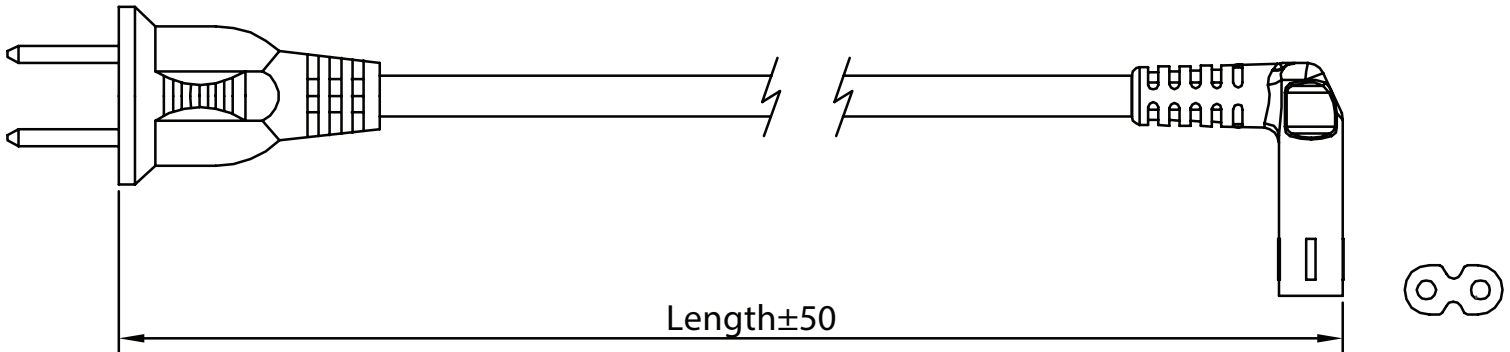

MECHANICAL DRAWING

units: mm

ITEM	DESCRIPTION
cable	PVC 45; NISPT-2, 18 AWG*2 C
connector 1	NEMA 1-15P
connector 2	IEC 320-C7
overmold 1	PVC 30P [UL94V-0]
overmold 2	PVC 45P [UL94V-0]

WIRING COLOR:

N--White

L--Black