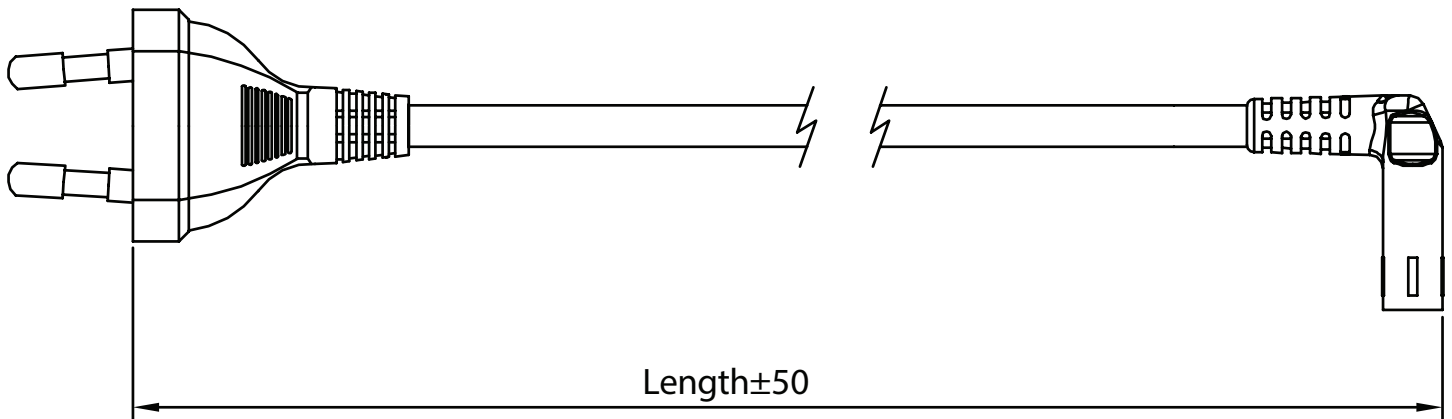

**SERIES:** AC-C7-FR EU | **DESCRIPTION:** AC CABLE**FEATURES**

- CEE 7/16 to IEC 320-C7, flat right angle
- 250 V, 2.5 A
- black, white, gray, and blue options

**SPECIFICATIONS**

parameter	conditions/description	min	typ	max	units
rated voltage				250	Vac
rated current				2.5	A
operating temperature		-15		70	°C
RoHS	yes				

**PART NUMBER KEY**

## MECHANICAL DRAWING

units: mm

ITEM	DESCRIPTION
cable	PVC 45; H03VVH2-F 2*0.75 mm <sup>2</sup>
connector 1	CEE 7/16
connector 2	IEC 320-C7
overmold 1	PVC 45P [UL94V-0]
overmold 2	PVC 45P [UL94V-0]

WIRING COLOR: