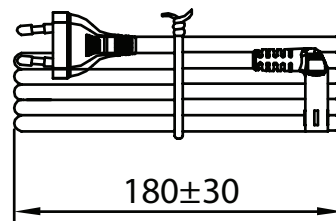

WIRING COLOR:

N -- Blue

L -- Brown