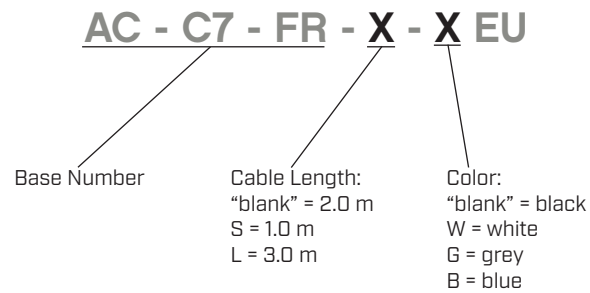

**SERIES:** AC-C7-FR EU | **DESCRIPTION:** AC CABLE**FEATURES**

- CEE 7/16 to IEC 320-C7, flat right angle
- 250 V, 2.5 A
- black, white, gray, and blue options

**SPECIFICATIONS**

parameter	conditions/description	min	typ	max	units
rated voltage				250	Vac
rated current				2.5	A
operating temperature		-15		70	°C
RoHS	yes				

**PART NUMBER KEY**