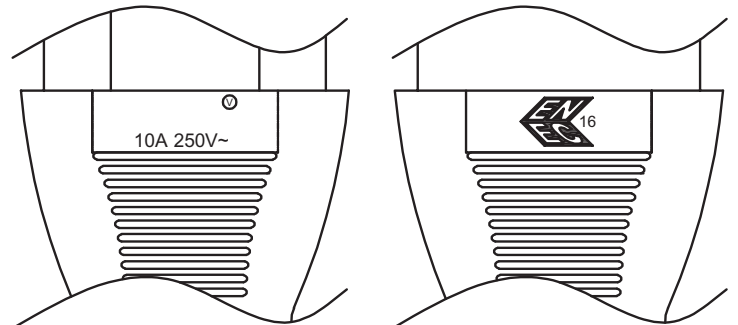

MODEL: AC-C13 UK | **DESCRIPTION:** 3 PRONG AC CORD, UNITED KINGDOM

MECHANICAL DRAWING

units: mm

WIRING COLOR:

E: Yellow/Green
N: Blue
L: Brown

REVISION HISTORY

rev.	description	date
1.0	initial release	06/12/2012
1.01	updated safeties	12/21/2017
1.02	plug body housing changed	06/24/2019
1.03	plug and connector update, safety marking placement update	09/17/2019
1.04	brand update	02/14/2020
1.05	updated datasheet	05/05/2020
1.05	logo, datasheet style update	10/25/2022
1.06	CUI Devices rebranded to Same Sky	09/12/2024