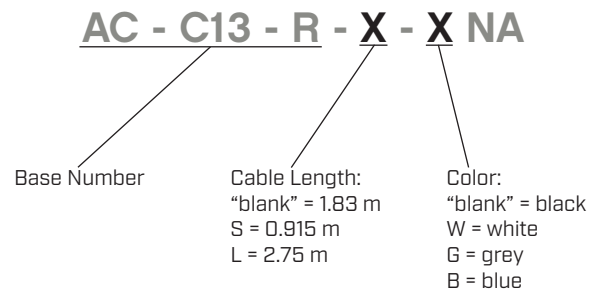

SERIES: AC-C13-R NA | **DESCRIPTION:** AC CABLE

FEATURES

- NEMA 5-15P to IEC 320-C13, right angle
- 125 V, 10 A
- black, white, gray, and blue options

SPECIFICATIONS

parameter	conditions/description	min	typ	max	units
rated voltage				125	Vac
rated current				10	A
operating temperature		-20		105	°C
RoHS	yes				

PART NUMBER KEY