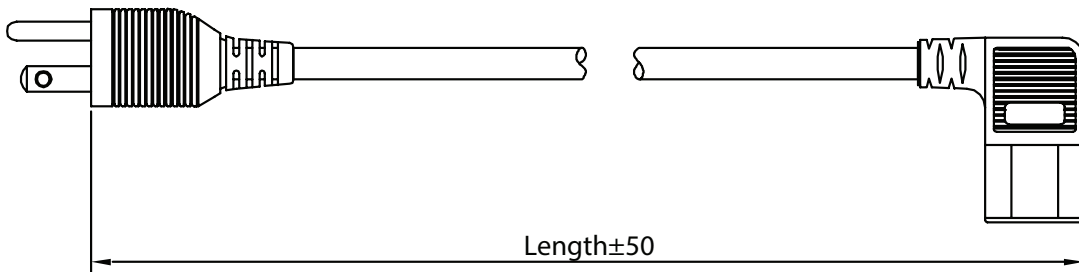

**SERIES:** AC-C13-R NA | **DESCRIPTION:** AC CABLE**FEATURES**

- NEMA 5-15P to IEC 320-C13, right angle
- 125 V, 10 A
- black, white, gray, and blue options

**SPECIFICATIONS**

parameter	conditions/description	min	typ	max	units
rated voltage				125	Vac
rated current				10	A
operating temperature		-20		105	°C
RoHS	yes				

**PART NUMBER KEY**

## MECHANICAL DRAWING

units: mm

ITEM	DESCRIPTION
cable	PVC 45; SVT 18 AWG*3C
connector 1	NEMA 5-15P
connector 2	IEC 320-C13
overmold 1	PVC 30P [UL94V-0]
overmold 2	PVC 45P [UL94V-0]