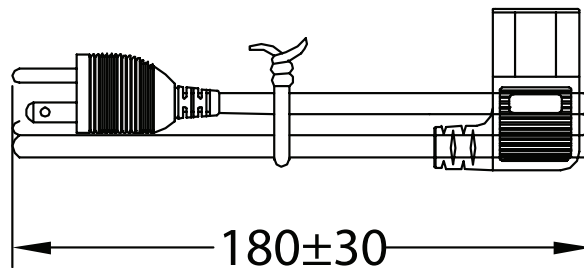

WIRING COLOR:

- E: Green
- N: White
- L: Black