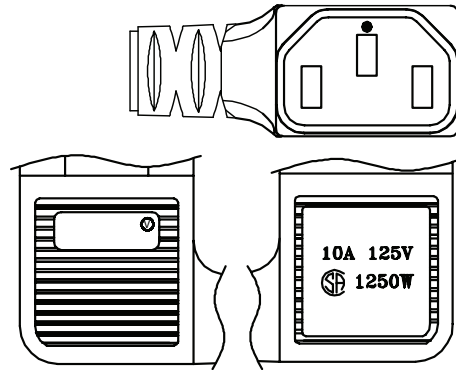

MECHANICAL DRAWING

units: mm

ITEM	DESCRIPTION
cable	PVC 45; SVT 18 AWG*3C
connector 1	NEMA 5-15P
connector 2	IEC 320-C13
overmold 1	PVC 30P [UL94V-0]
overmold 2	PVC 45P [UL94V-0]