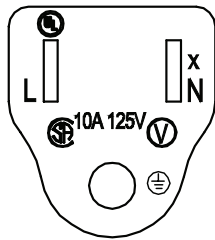

**SERIES:** AC-C13-R NA | **DESCRIPTION:** AC CABLE**FEATURES**

- NEMA 5-15P to IEC 320-C13, right angle
- 125 V, 10 A
- black, white, gray, and blue options

**SPECIFICATIONS**

parameter	conditions/description	min	typ	max	units
rated voltage				125	Vac
rated current				10	A
operating temperature		-20		105	°C
RoHS	yes				

**PART NUMBER KEY**

## MECHANICAL DRAWING

units: mm

ITEM	DESCRIPTION
cable	PVC 45; SVT 18 AWG*3C
connector 1	NEMA 5-15P
connector 2	IEC 320-C13
overmold 1	PVC 30P [UL94V-0]
overmold 2	PVC 45P [UL94V-0]