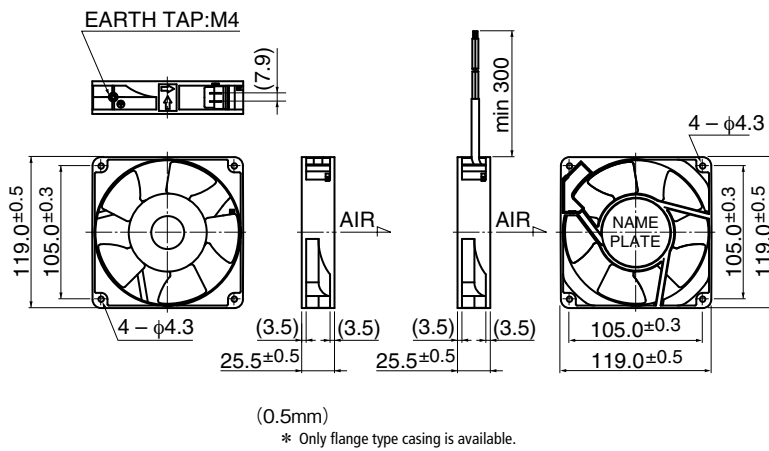

Expected Life ※ Failure Rate: 10% (L10 Life)

25°C 100,000 (Hours)

Outline

Panel Out-cuts

(Inlet Side) / (Outlet Side)

Characteristic Curves

Material

- Casing : Aluminum (Black Painting)
- Impeller : Plastic (Black) UL94V-0
- Bearing : Ball Bearing
- Terminal : Faston #110 or Equiv

Lead Wire type is also available.

Lead Wire : UL3266, AWG22

Specifications

Model**	Product Number	Rating Voltage (V)	Frequency (Hz)	Starting Voltage (V)	Current (A)*2	Input Power (W)*1	Speed (min-1)*3	Max Air Flow (m³/min)*3	Max Static Pressure (Pa)*3	Noise (dB)*1	Mass (g)	
11925PB-A0L-EA-	00	100	50	65	0.220	14.0	2300	1.80	64.3	41.2	0.16	34.0
	00		60		0.180	11.0	2700	2.00	71.4	41.2	0.16	38.0
11925PB-A1K-EA-	00	115	50	75	0.100	8.0	1900	1.40	49.4	23.5	0.090	29.0
	00		60		0.090	7.0	2000	1.50	53.0	21.6	0.100	30.0
11925PB-A1L-EA-	00	115	50	75	0.190	14.0	2300	1.80	64.3	41.2	0.16	34.0
	00		60		0.160	11.0	2700	2.00	71.4	41.2	0.16	38.0
11925PB-B0L-EA-	00	200	50	130	0.110	14.0	2300	1.80	64.3	41.2	0.16	34.0
	00		60		0.090	11.0	2700	2.00	71.4	41.2	0.16	38.0
11925PB-B2L-EA-	00	220	50	130	0.100	14.0	2300	1.80	64.3	41.2	0.16	34.0
	00		60		0.080	11.0	2700	2.00	71.4	41.2	0.16	38.0
11925PB-B3L-EA-	00	230	50	175	0.100	14.0	2300	1.80	64.3	41.2	0.16	34.0
	00		60		0.090	11.0	2700	2.00	71.4	41.2	0.16	38.0
11925PB-B4L-EA-	00	240	50	175	0.100	15.0	2300	1.70	60.7	41.2	0.16	34.0
	00		60		0.080	13.0	2700	2.00	71.4	41.2	0.16	38.0

Airflow Outlet: Label side

*1: Average Values in Free Air
*2: Maximum Values in Free Air
*3: Minimum Values in Free Air

Rotation: Counterclockwise as seen from the label side

Mouser Electronics

Authorized Distributor