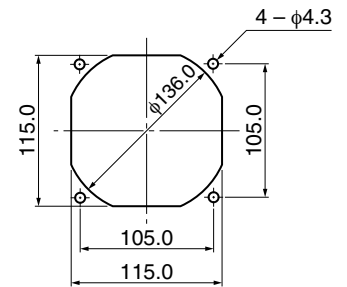

Expected Life ※ Failure Rate: 10% (L10 Life)

25°C 100,000 (Hours)

Outline

Panel Out-cuts

(Inlet Side) / (Outlet Side)

Characteristic Curves

Material

- Casing : Aluminum (Black Painting)
- Impeller : Plastic (Black) UL94V-0
- Bearing : Ball Bearing
- Terminal : Faston #110 or Equiv

Lead Wire type is also available.

Lead Wire : UL3266, AWG22

Specifications

Model**	Product Number	Rating Voltage (V)	Frequency (Hz)	Starting Voltage (V)	Current (A)*2	Input Power (W)*1	Speed (min-1)*3	Max Air Flow (m³/min)*3	Max Static Pressure (Pa)*3	Noise (dB)*1	Mass (g)	
11925PB-A0L-EA-	00	100	50	65	0.220	14.0	2300	1.80	64.3	41.2	0.16	34.0
	00		60		0.180	11.0	2700	2.00	71.4	41.2	0.16	38.0
11925PB-A1K-EA-	00	115	50	75	0.100	8.0	1900	1.40	49.4	23.5	0.090	29.0
	00		60		0.090	7.0	2000	1.50	53.0	21.6	0.100	30.0
11925PB-A1L-EA-	00	115	50	75	0.190	14.0	2300	1.80	64.3	41.2	0.16	34.0
	00		60		0.160	11.0	2700	2.00	71.4	41.2	0.16	38.0
11925PB-B0L-EA-	00	200	50	130	0.110	14.0	2300	1.80	64.3	41.2	0.16	34.0
	00		60		0.090	11.0	2700	2.00	71.4	41.2	0.16	38.0
11925PB-B2L-EA-	00	220	50	130	0.100	14.0	2300	1.80	64.3	41.2	0.16	34.0
	00		60		0.080	11.0	2700	2.00	71.4	41.2	0.16	38.0
11925PB-B3L-EA-	00	230	50	175	0.100	14.0	2300	1.80	64.3	41.2	0.16	34.0
	00		60		0.090	11.0	2700	2.00	71.4	41.2	0.16	38.0
11925PB-B4L-EA-	00	240	50	175	0.100	15.0	2300	1.70	60.7	41.2	0.16	34.0
	00		60		0.080	13.0	2700	2.00	71.4	41.2	0.16	38.0