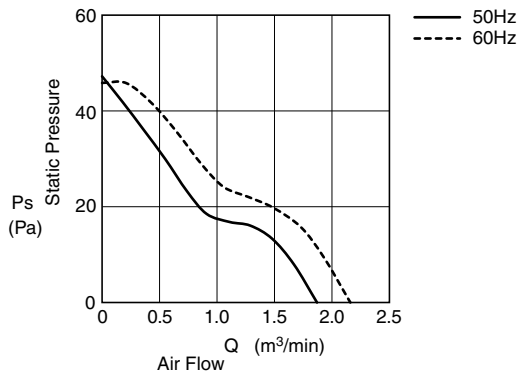

Expected Life ※ Failure Rate: 10% (L10 Life)

25°C 100,000 (Hours)

Outline

Panel Out-cuts

(Inlet Side) / (Outlet Side)

Characteristic Curves

Material

- Casing : Aluminum (Black Painting)
- Impeller : Plastic (Black) UL94V-0
- Bearing : Ball Bearing
- Terminal : Faston #110 or Equiv