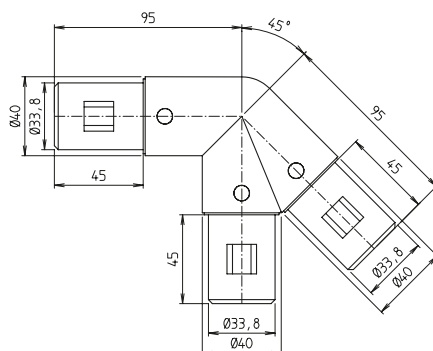

Internal tension system

On request:

- ITAS elements in various RAL colours

Elbow WI 40

Code No.	Type	A	B [mm]	m [g]
11404521025	WI 40-45°	135°	95	520
11405021025	WI 40-30°	150°	85	456
11404221025	WI 40-38°	142°	85	456
11402821025	WI 40-52°	128°	85	455
11402021025	WI 40-60°	120°	85	455

T-joint 45° WIT 40-45°

Code No.	Type	m [g]
11404523025	WIT 40-45°	715

T-joint horizontal 45° WIT 40H-45°

Code No.	Type	m [g]
11404525025	WIT 40 H-45°	715

Mouser Electronics

Authorized Distributor

Click to View Pricing, Inventory, Delivery & Lifecycle Information: