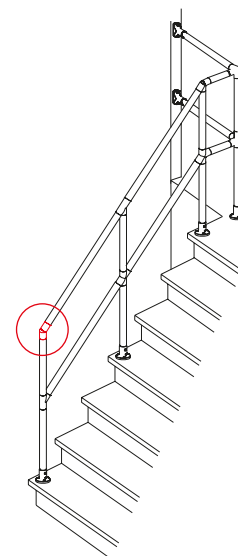

Internal tension system

On request:

- ITAS elements in various RAL colours

Elbow WI 40

Code No.	Type	A	B [mm]	m [g]
11404521025	WI 40-45°	135°	95	520
11405021025	WI 40-30°	150°	85	456
11404221025	WI 40-38°	142°	85	456
11402821025	WI 40-52°	128°	85	455
11402021025	WI 40-60°	120°	85	455

T-joint 45° WIT 40-45°

Code No.	Type	m [g]
11404523025	WIT 40-45°	715

T-joint horizontal 45° WIT 40H-45°

Code No.	Type	m [g]
11404525025	WIT 40 H-45°	715

Mouser Electronics

Authorized Distributor

Click to View Pricing, Inventory, Delivery & Lifecycle Information: