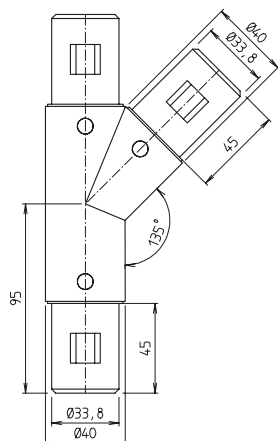

Internal tension system

On request:

- ITAS elements in various RAL colours

Elbow WI 40

Code No.	Type	A	B [mm]	m [g]
11404521025	WI 40-45°	135°	95	520
11405021025	WI 40-30°	150°	85	456
11404221025	WI 40-38°	142°	85	456
11402821025	WI 40-52°	128°	85	455
11402021025	WI 40-60°	120°	85	455

T-joint 45° WIT 40-45°

Code No.	Type	m [g]
11404523025	WIT 40-45°	715

T-joint horizontal 45° WIT 40H-45°

Code No.	Type	m [g]
11404525025	WIT 40 H-45°	715

Mouser Electronics

Authorized Distributor

Click to View Pricing, Inventory, Delivery & Lifecycle Information: