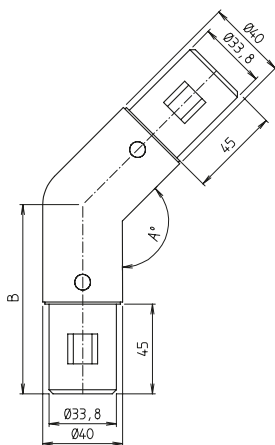

Internal tension system

On request:

- ITAS elements in various RAL colours

Elbow WI 40

Code No.	Type	A	B [mm]	m [g]
11404521025	WI 40-45°	135°	95	520
11405021025	WI 40-30°	150°	85	456
11404221025	WI 40-38°	142°	85	456
11402821025	WI 40-52°	128°	85	455
11402021025	WI 40-60°	120°	85	455

T-joint 45° WIT 40-45°

Code No.	Type	m [g]
11404523025	WIT 40-45°	715

T-joint horizontal 45° WIT 40H-45°

Code No.	Type	m [g]
11404525025	WIT 40 H-45°	715

Mouser Electronics

Authorized Distributor

Click to View Pricing, Inventory, Delivery & Lifecycle Information: