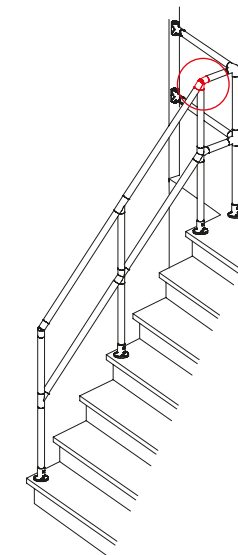

Internal tension system

On request:

- ITAS elements in various RAL colours

Elbow WI 40

Code No.	Type	A	B [mm]	m [g]
11404521025	WI 40-45°	135°	95	520
11405021025	WI 40-30°	150°	85	456
11404221025	WI 40-38°	142°	85	456
11402821025	WI 40-52°	128°	85	455
11402021025	WI 40-60°	120°	85	455

T-joint 45° WIT 40-45°

Code No.	Type	m [g]
11404523025	WIT 40-45°	715

T-joint horizontal 45° WIT 40H-45°

Code No.	Type	m [g]
11404525025	WIT 40 H-45°	715

Mouser Electronics

Authorized Distributor

Click to View Pricing, Inventory, Delivery & Lifecycle Information: