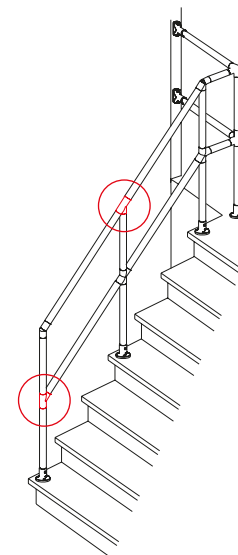

Internal tension system

On request:

- ITAS elements in various RAL colours

Elbow WI 40

Code No.	Type	A	B [mm]	m [g]
11404521025	WI 40-45°	135°	95	520
11405021025	WI 40-30°	150°	85	456
11404221025	WI 40-38°	142°	85	456
11402821025	WI 40-52°	128°	85	455
11402021025	WI 40-60°	120°	85	455

T-joint 45° WIT 40-45°

Code No.	Type	m [g]
11404523025	WIT 40-45°	715

T-joint horizontal 45° WIT 40H-45°

Code No.	Type	m [g]
11404525025	WIT 40 H-45°	715

Mouser Electronics

Authorized Distributor

Click to View Pricing, Inventory, Delivery & Lifecycle Information: