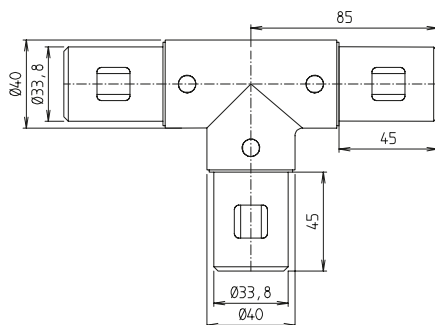

ITAS

Internal tension system

On request:

- ITAS elements in various RAL colours

Coupler MI 40

Code No.	Type	m [g]
14403410025	MI 40	453

Elbow 90° WI 40

Code No.	Type	m [g]
11403421025	WI 40	455

T-joint 90° WIT 40

Code No.	Type	m [g]
11403423025	WIT 40	625

Mouser Electronics

Authorized Distributor

Click to View Pricing, Inventory, Delivery & Lifecycle Information:

[Phoenix Mecano:](#)

[14403410025](#) [11403423025](#) [11403421025](#)