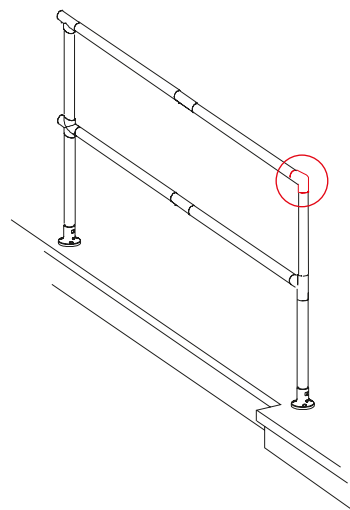

ITAS

Internal tension system

On request:

- ITAS elements in various RAL colours

Coupler MI 40

Code No.	Type	m [g]
14403410025	MI 40	453

Elbow 90° WI 40

Code No.	Type	m [g]
11403421025	WI 40	455

T-joint 90° WIT 40

Code No.	Type	m [g]
11403423025	WIT 40	625

Mouser Electronics

Authorized Distributor

Click to View Pricing, Inventory, Delivery & Lifecycle Information:

[Phoenix Mecano:](#)

[14403410025](#) [11403423025](#) [11403421025](#)