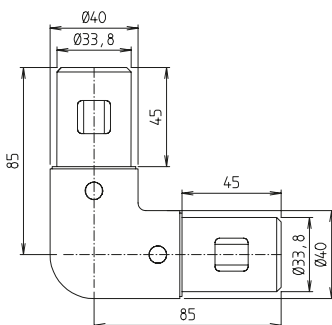

ITAS

Internal tension system

On request:

- ITAS elements in various RAL colours

Coupler MI 40

Code No.	Type	m [g]
14403410025	MI 40	453

Elbow 90° WI 40

Code No.	Type	m [g]
11403421025	WI 40	455

T-joint 90° WIT 40

Code No.	Type	m [g]
11403423025	WIT 40	625

Mouser Electronics

Authorized Distributor

Click to View Pricing, Inventory, Delivery & Lifecycle Information:

[Phoenix Mecano:](#)

[14403410025](#) [11403423025](#) [11403421025](#)