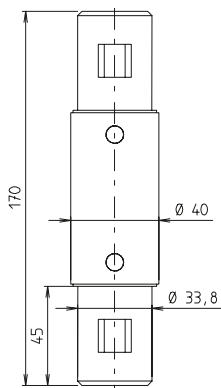

ITAS

Internal tension system

On request:

- ITAS elements in various RAL colours

Coupler MI 40

Code No.	Type	m [g]
14403410025	MI 40	453

Elbow 90° WI 40

Code No.	Type	m [g]
11403421025	WI 40	455

T-joint 90° WIT 40

Code No.	Type	m [g]
11403423025	WIT 40	625

Mouser Electronics

Authorized Distributor

Click to View Pricing, Inventory, Delivery & Lifecycle Information:

[Phoenix Mecano:](#)

[14403410025](#) [11403423025](#) [11403421025](#)