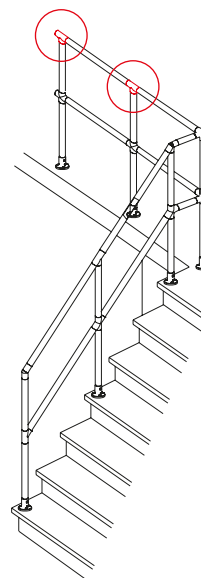

ITAS

Internal tension system

On request:

- ITAS elements in various RAL colours

Coupler MI 40

Code No.	Type	m [g]
14403410025	MI 40	453

Elbow 90° WI 40

Code No.	Type	m [g]
11403421025	WI 40	455

T-joint 90° WIT 40

Code No.	Type	m [g]
11403423025	WIT 40	625

Mouser Electronics

Authorized Distributor

Click to View Pricing, Inventory, Delivery & Lifecycle Information:

[Phoenix Mecano:](#)

[14403410025](#) [11403423025](#) [11403421025](#)