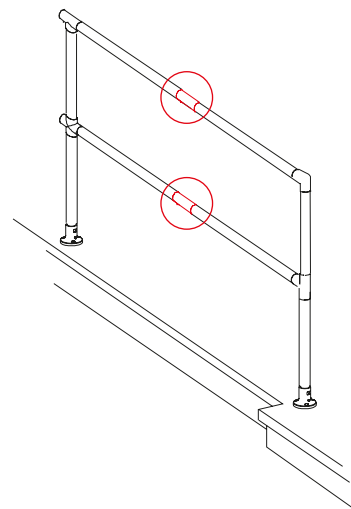

ITAS

Internal tension system

On request:

- ITAS elements in various RAL colours

Coupler MI 40

Code No.	Type	m [g]
14403410025	MI 40	453

Elbow 90° WI 40

Code No.	Type	m [g]
11403421025	WI 40	455

T-joint 90° WIT 40

Code No.	Type	m [g]
11403423025	WIT 40	625

Mouser Electronics

Authorized Distributor

Click to View Pricing, Inventory, Delivery & Lifecycle Information:

[Phoenix Mecano:](#)

[14403410025](#) [11403423025](#) [11403421025](#)