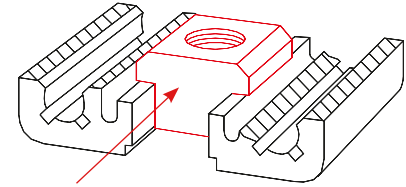

**Slot stone -N-**

- This slot stone slides into the end of the profile slot

**Material:** Galvanised steel

[mm]

Code No.	Type	lot sizes	Slot geometry	A	B	C	D	E	M
4006201	M5	10, 20, 30... pcs	30	5	10	13	13	3	M5
4006203	M6	10, 20, 30... pcs	30	5	10	13	13	3	M6
4006202	M8	10, 20, 30... pcs	30	5	10	13	13	3	M8
4026207	M5	10, 20, 30... pcs	40	8	10	13	15	4	M5
4026203	M6	10, 20, 30... pcs	40	8	10	13	15	4	M6
4009202	M8*	10, 20, 30... pcs	30	5	10	13	13	3	M8
4026206	M8	10, 20, 30... pcs	40	8	10	13	15	4	M8
4029206	M8*	10, 20, 30... pcs	40	8	10	13	15	4	M8
4026214	M8	10, 20, 30... pcs	40	8	10	28	15	4	M8
4026208	M8	10, 20, 30... pcs	40, with screw M8x16	8	10	13	15	4	M8
4026202	M8	10, 20, 30... pcs	40, with screw M8x18	8	10	13	15	4	M8

\* Stainless steel

**Slot stone -NF-**

- This slot stone slides into the end of the profile slot
- The spring clip guarantees fixation in any position/installation position

**Material:** Galvanised steel

[mm]

Code No.	Type	lot sizes	Slot geometry	A	B	C	D	E	M
4016241	M5	10, 20, 30... pcs	40	8	10	13	15	4	M5
4016242	M6	10, 20, 30... pcs	40	8	10	13	15	4	M6
4016243	M8	10, 20, 30... pcs	40	8	10	13	15	4	M8