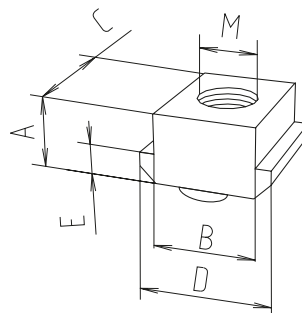

**Slot stone -N-**

- This slot stone slides into the end of the profile slot

**Material:** Galvanised steel

[mm]

Code No.	Type	lot sizes	Slot geometry	A	B	C	D	E	M
4006201	M5	10, 20, 30... pcs	30	5	10	13	13	3	M5
4006203	M6	10, 20, 30... pcs	30	5	10	13	13	3	M6
4006202	M8	10, 20, 30... pcs	30	5	10	13	13	3	M8
4026207	M5	10, 20, 30... pcs	40	8	10	13	15	4	M5
4026203	M6	10, 20, 30... pcs	40	8	10	13	15	4	M6
4009202	M8*	10, 20, 30... pcs	30	5	10	13	13	3	M8
4026206	M8	10, 20, 30... pcs	40	8	10	13	15	4	M8
4029206	M8*	10, 20, 30... pcs	40	8	10	13	15	4	M8
4026214	M8	10, 20, 30... pcs	40	8	10	28	15	4	M8
4026208	M8	10, 20, 30... pcs	40, with screw M8x16	8	10	13	15	4	M8
4026202	M8	10, 20, 30... pcs	40, with screw M8x18	8	10	13	15	4	M8

\* Stainless steel

**Slot stone -NF-**

- This slot stone slides into the end of the profile slot
- The spring clip guarantees fixation in any position/installation position

**Material:** Galvanised steel

[mm]

Code No.	Type	lot sizes	Slot geometry	A	B	C	D	E	M
4016241	M5	10, 20, 30... pcs	40	8	10	13	15	4	M5
4016242	M6	10, 20, 30... pcs	40	8	10	13	15	4	M6
4016243	M8	10, 20, 30... pcs	40	8	10	13	15	4	M8