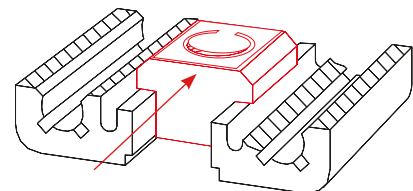

**Slot stone -N-**

- This slot stone slides into the end of the profile slot

**Material:** Galvanised steel

[mm]

Code No.	Type	lot sizes	Slot geometry	A	B	C	D	E	M
4006201	M5	10, 20, 30... pcs	30	5	10	13	13	3	M5
4006203	M6	10, 20, 30... pcs	30	5	10	13	13	3	M6
4006202	M8	10, 20, 30... pcs	30	5	10	13	13	3	M8
4026207	M5	10, 20, 30... pcs	40	8	10	13	15	4	M5
4026203	M6	10, 20, 30... pcs	40	8	10	13	15	4	M6
4009202	M8*	10, 20, 30... pcs	30	5	10	13	13	3	M8
4026206	M8	10, 20, 30... pcs	40	8	10	13	15	4	M8
4029206	M8*	10, 20, 30... pcs	40	8	10	13	15	4	M8
4026214	M8	10, 20, 30... pcs	40	8	10	28	15	4	M8
4026208	M8	10, 20, 30... pcs	40, with screw M8x16	8	10	13	15	4	M8
4026202	M8	10, 20, 30... pcs	40, with screw M8x18	8	10	13	15	4	M8

\* Stainless steel

**Slot stone -NF-**

- This slot stone slides into the end of the profile slot
- The spring clip guarantees fixation in any position/installation position

**Material:** Galvanised steel