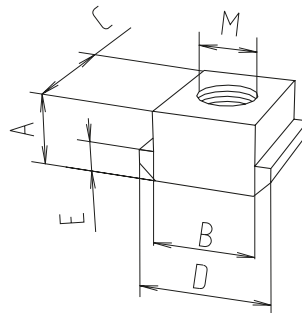

**Slot stone -N-**

- This slot stone slides into the end of the profile slot

**Material:** Galvanised steel

[mm]

Code No.	Type	lot sizes	Slot geometry	A	B	C	D	E	M
4006201	M5	10, 20, 30... pcs	30	5	10	13	13	3	M5
4006203	M6	10, 20, 30... pcs	30	5	10	13	13	3	M6
4006202	M8	10, 20, 30... pcs	30	5	10	13	13	3	M8
4026207	M5	10, 20, 30... pcs	40	8	10	13	15	4	M5
4026203	M6	10, 20, 30... pcs	40	8	10	13	15	4	M6
4009202	M8*	10, 20, 30... pcs	30	5	10	13	13	3	M8
4026206	M8	10, 20, 30... pcs	40	8	10	13	15	4	M8
4029206	M8*	10, 20, 30... pcs	40	8	10	13	15	4	M8
4026214	M8	10, 20, 30... pcs	40	8	10	28	15	4	M8
4026208	M8	10, 20, 30... pcs	40, with screw M8x16	8	10	13	15	4	M8
4026202	M8	10, 20, 30... pcs	40, with screw M8x18	8	10	13	15	4	M8

\* Stainless steel

**Slot stone -NF-**

- This slot stone slides into the end of the profile slot
- The spring clip guarantees fixation in any position/installation position

**Material:** Galvanised steel

[mm]

Code No.	Type	lot sizes	Slot geometry	A	B	C	D	E	M
4016241	M5	10, 20, 30... pcs	40	8	10	13	15	4	M5
4016242	M6	10, 20, 30... pcs	40	8	10	13	15	4	M6
4016243	M8	10, 20, 30... pcs	40	8	10	13	15	4	M8