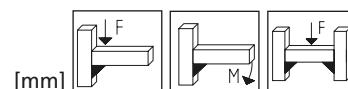

Order instruction:

- Purchase only in lot sizes and a multiple of that see product table below

Angle brackets 30 + 40
Die-cast zinc

Angle bracket 40-1
Die-cast zinc

Angle bracket 40x80-1
Die-cast zinc

Angle bracket 50/60
Die-cast zinc

Angle bracket F-60x60
Die-cast zinc

Code No.	Type	lot sizes	Version	A	B	C	D	E	F	G	H	I	O	L	R	F [N]	M [Nm]	F [N]
Cast angle bracket																		
4004101	30	10, 20, 30... pcs	2 braces	6.5	18	29	5	-	10	15	5.2	-	4	-	-	1100	20	2600
4014101	40-1	10, 20, 30... pcs	1 brace	8.4	28	38	5	-	14	19	5.2	-	-	-	-	2200	45	4000
4014102	40	10, 20, 30... pcs	2 braces	8.4	28	38	5	-	14	19	5.2	-	-	-	-	2200	60	4000
4034101	40x80-1	10, 20, 30... pcs	1 brace	8.5	28	78	8	-	14	61	5.2	-	6	38	20	3700	180	6500
4024101	50/60	10, 20, 30... pcs	2 braces	8.5	44	58	8	-	14	41	5.2	-	6	-	18	4500	280	8000
4124101	F-60x60	10, 20, 30... pcs	2 braces	8.5	48	58	8	20	14	40	5.2	-	6	-	17	4500	280	8000