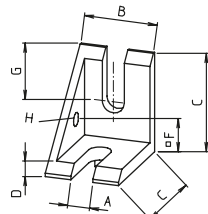

Order instruction:

- Purchase only in lot sizes and a multiple of that see product table below

Angle brackets 30 + 40
Die-cast zinc

Angle bracket 40-1
Die-cast zinc

Angle bracket 40x80-1
Die-cast zinc

Angle bracket 50/60
Die-cast zinc

Angle bracket F-60x60
Die-cast zinc

Code No.	Type	lot sizes	Version	A	B	C	D	E	F	G	H	I	O	L	R	F [N]	M [Nm]	F [N]
Cast angle bracket																		
4004101	30	10, 20, 30... pcs	2 braces	6.5	18	29	5	-	10	15	5.2	-	4	-	-	1100	20	2600
4014101	40-1	10, 20, 30... pcs	1 brace	8.4	28	38	5	-	14	19	5.2	-	-	-	-	2200	45	4000
4014102	40	10, 20, 30... pcs	2 braces	8.4	28	38	5	-	14	19	5.2	-	-	-	-	2200	60	4000
4034101	40x80-1	10, 20, 30... pcs	1 brace	8.5	28	78	8	-	14	61	5.2	-	6	38	20	3700	180	6500
4024101	50/60	10, 20, 30... pcs	2 braces	8.5	44	58	8	-	14	41	5.2	-	6	-	18	4500	280	8000
4124101	F-60x60	10, 20, 30... pcs	2 braces	8.5	48	58	8	20	14	40	5.2	-	6	-	17	4500	280	8000

Fixing set with slot stone -N-
(Slot stone is slid into the slot from the side)

Fixing set with slot stone -K-
(Slot stone can be inserted edge-first into the slot retrospectively)

Fixing set with slot stone -R-
(Slot stone can be inserted into the slot retrospectively and twisted into position)

Code No.	Type	lot sizes	Version
Fixing sets			
4004110	30	10, 20, 30... pcs	M6x12, slot stone -N-
4026208	40	10, 20, 30... pcs	M8x16, slot stone -N-
4026202	50-80 + 40x80x160	10, 20, 30... pcs	M8x18, slot stone -N-
4694110	100-160 (except 40x80x160)	10, 20, 30... pcs	M8x22, slot stone -N-
4004111	30	10, 20, 30... pcs	M6x12, slot stone -K-
4014111	40	10, 20, 30... pcs	M8x16, slot stone -K-
4024111	50-80 + 40x80x160	10, 20, 30... pcs	M8x18, slot stone -K-
4694111	100-160 (except 40x80x160)	10, 20, 30... pcs	M8x22, slot stone -K-
4004112	30	10, 20, 30... pcs	M6x12, slot stone -R-
4026209	40	10, 20, 30... pcs	M8x16, slot stone -R-
4026210	50-80 + 40x80x160	10, 20, 30... pcs	M8x18, slot stone -R-
4694112	100-160 (except 40x80x160)	10, 20, 30... pcs	M8x22, slot stone -R-