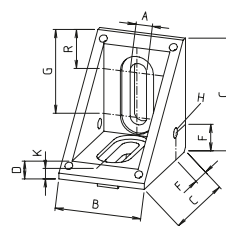

Order instruction:

- Purchase only in lot sizes and a multiple of that see product table below

Angle brackets 30 + 40
Die-cast zinc

Angle bracket 40-1
Die-cast zinc

Angle bracket 40x80-1
Die-cast zinc

Angle bracket 50/60
Die-cast zinc

Angle bracket F-60x60
Die-cast zinc

Code No.	Type	lot sizes	Version	A	B	C	D	E	F	G	H	I	O	L	R	F [N]	M [Nm]	F [N]
Cast angle bracket																		
4004101	30	10, 20, 30... pcs	2 braces	6.5	18	29	5	-	10	15	5.2	-	4	-	-	1100	20	2600
4014101	40-1	10, 20, 30... pcs	1 brace	8.4	28	38	5	-	14	19	5.2	-	-	-	-	2200	45	4000
4014102	40	10, 20, 30... pcs	2 braces	8.4	28	38	5	-	14	19	5.2	-	-	-	-	2200	60	4000
4034101	40x80-1	10, 20, 30... pcs	1 brace	8.5	28	78	8	-	14	61	5.2	-	6	38	20	3700	180	6500
4024101	50/60	10, 20, 30... pcs	2 braces	8.5	44	58	8	-	14	41	5.2	-	6	-	18	4500	280	8000
4124101	F-60x60	10, 20, 30... pcs	2 braces	8.5	48	58	8	20	14	40	5.2	-	6	-	17	4500	280	8000

Fixing set with slot stone -N-
(Slot stone is slid into the slot from the side)

Fixing set with slot stone -K-
(Slot stone can be inserted edge-first into the slot retrospectively)

Fixing set with slot stone -R-
(Slot stone can be inserted into the slot retrospectively and twisted into position)

Code No.	Type	lot sizes	Version
Fixing sets			
4004110	30	10, 20, 30... pcs	M6x12, slot stone -N-
4026208	40	10, 20, 30... pcs	M8x16, slot stone -N-
4026202	50-80 + 40x80x160	10, 20, 30... pcs	M8x18, slot stone -N-
4694110	100-160 (except 40x80x160)	10, 20, 30... pcs	M8x22, slot stone -N-
4004111	30	10, 20, 30... pcs	M6x12, slot stone -K-
4014111	40	10, 20, 30... pcs	M8x16, slot stone -K-
4024111	50-80 + 40x80x160	10, 20, 30... pcs	M8x18, slot stone -K-
4694111	100-160 (except 40x80x160)	10, 20, 30... pcs	M8x22, slot stone -K-
4004112	30	10, 20, 30... pcs	M6x12, slot stone -R-
4026209	40	10, 20, 30... pcs	M8x16, slot stone -R-
4026210	50-80 + 40x80x160	10, 20, 30... pcs	M8x18, slot stone -R-
4694112	100-160 (except 40x80x160)	10, 20, 30... pcs	M8x22, slot stone -R-