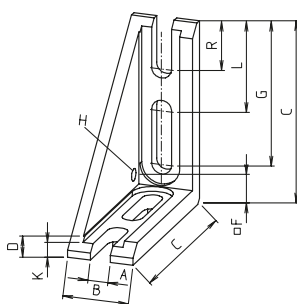

Order instruction:

- Purchase only in lot sizes and a multiple of that see product table below

Angle brackets 30 + 40
Die-cast zinc

Angle bracket 40-1
Die-cast zinc

Angle bracket 40x80-1
Die-cast zinc

Angle bracket 50/60
Die-cast zinc

Angle bracket F-60x60
Die-cast zinc

Code No.	Type	lot sizes	Version	A	B	C	D	E	F	G	H	I	O	L	R	F [N]	M [Nm]	F [N]
Cast angle bracket																		
4004101	30	10, 20, 30... pcs	2 braces	6.5	18	29	5	-	10	15	5.2	-	4	-	-	1100	20	2600
4014101	40-1	10, 20, 30... pcs	1 brace	8.4	28	38	5	-	14	19	5.2	-	-	-	-	2200	45	4000
4014102	40	10, 20, 30... pcs	2 braces	8.4	28	38	5	-	14	19	5.2	-	-	-	-	2200	60	4000
4034101	40x80-1	10, 20, 30... pcs	1 brace	8.5	28	78	8	-	14	61	5.2	-	6	38	20	3700	180	6500
4024101	50/60	10, 20, 30... pcs	2 braces	8.5	44	58	8	-	14	41	5.2	-	6	-	18	4500	280	8000
4124101	F-60x60	10, 20, 30... pcs	2 braces	8.5	48	58	8	20	14	40	5.2	-	6	-	17	4500	280	8000

Fixing sets

Fixing sets:

The angle brackets can be screwed to the profile with the fixing sets.

Material: Galvanised steel

Further slot stone versions can be found on page 254 - 262

Includes:

1 screw with washer and slot stone.

Code No.	Type	lot sizes	Version
Fixing sets			
4004110	30	10, 20, 30... pcs	M6x12, slot stone -N-
4026208	40	10, 20, 30... pcs	M8x16, slot stone -N-
4026202	50-80 + 40x80x160	10, 20, 30... pcs	M8x18, slot stone -N-
4694110	100-160 (except 40x80x160)	10, 20, 30... pcs	M8x22, slot stone -N-
4004111	30	10, 20, 30... pcs	M6x12, slot stone -K-
4014111	40	10, 20, 30... pcs	M8x16, slot stone -K-
4024111	50-80 + 40x80x160	10, 20, 30... pcs	M8x18, slot stone -K-
4694111	100-160 (except 40x80x160)	10, 20, 30... pcs	M8x22, slot stone -K-
4004112	30	10, 20, 30... pcs	M6x12, slot stone -R-
4026209	40	10, 20, 30... pcs	M8x16, slot stone -R-
4026210	50-80 + 40x80x160	10, 20, 30... pcs	M8x18, slot stone -R-
4694112	100-160 (except 40x80x160)	10, 20, 30... pcs	M8x22, slot stone -R-