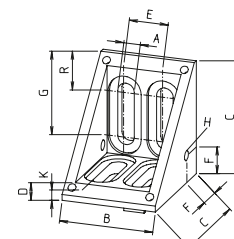

Order instruction:

- Purchase only in lot sizes and a multiple of that see product table below

Angle brackets 30 + 40
Die-cast zinc

Angle bracket 40-1
Die-cast zinc

Angle bracket 40x80-1
Die-cast zinc

Angle bracket 50/60
Die-cast zinc

Angle bracket F-60x60
Die-cast zinc

Code No.	Type	lot sizes	Version	A	B	C	D	E	F	G	H	I	O	L	R	F [N]	M [Nm]	F [N]
Cast angle bracket																		
4004101	30	10, 20, 30... pcs	2 braces	6.5	18	29	5	-	10	15	5.2	-	4	-	-	1100	20	2600
4014101	40-1	10, 20, 30... pcs	1 brace	8.4	28	38	5	-	14	19	5.2	-	-	-	-	2200	45	4000
4014102	40	10, 20, 30... pcs	2 braces	8.4	28	38	5	-	14	19	5.2	-	-	-	-	2200	60	4000
4034101	40x80-1	10, 20, 30... pcs	1 brace	8.5	28	78	8	-	14	61	5.2	-	6	38	20	3700	180	6500
4024101	50/60	10, 20, 30... pcs	2 braces	8.5	44	58	8	-	14	41	5.2	-	6	-	18	4500	280	8000
4124101	F-60x60	10, 20, 30... pcs	2 braces	8.5	48	58	8	20	14	40	5.2	-	6	-	17	4500	280	8000

Fixing set with slot stone -N-
(Slot stone is slid into the slot from the side)

Fixing set with slot stone -K-
(Slot stone can be inserted edge-first into the slot retrospectively)

Fixing set with slot stone -R-
(Slot stone can be inserted into the slot retrospectively and twisted into position)

Code No.	Type	lot sizes	Version
Fixing sets			
4004110	30	10, 20, 30... pcs	M6x12, slot stone -N-
4026208	40	10, 20, 30... pcs	M8x16, slot stone -N-
4026202	50-80 + 40x80x160	10, 20, 30... pcs	M8x18, slot stone -N-
4694110	100-160 (except 40x80x160)	10, 20, 30... pcs	M8x22, slot stone -N-
4004111	30	10, 20, 30... pcs	M6x12, slot stone -K-
4014111	40	10, 20, 30... pcs	M8x16, slot stone -K-
4024111	50-80 + 40x80x160	10, 20, 30... pcs	M8x18, slot stone -K-
4694111	100-160 (except 40x80x160)	10, 20, 30... pcs	M8x22, slot stone -K-
4004112	30	10, 20, 30... pcs	M6x12, slot stone -R-
4026209	40	10, 20, 30... pcs	M8x16, slot stone -R-
4026210	50-80 + 40x80x160	10, 20, 30... pcs	M8x18, slot stone -R-
4694112	100-160 (except 40x80x160)	10, 20, 30... pcs	M8x22, slot stone -R-