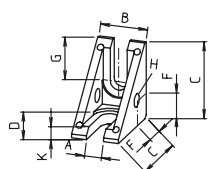

Order instruction:

- Purchase only in lot sizes and a multiple of that see product table below

Angle brackets 30 + 40
Die-cast zinc

Angle bracket 40-1
Die-cast zinc

Angle bracket 40x80-1
Die-cast zinc

Angle bracket 50/60
Die-cast zinc

Angle bracket F-60x60
Die-cast zinc

Code No.	Type	lot sizes	Version	A	B	C	D	E	F	G	H	I	O	L	R	F [N]	M [Nm]	F [N]
Cast angle bracket																		
4004101	30	10, 20, 30... pcs	2 braces	6.5	18	29	5	-	10	15	5.2	-	4	-	-	1100	20	2600
4014101	40-1	10, 20, 30... pcs	1 brace	8.4	28	38	5	-	14	19	5.2	-	-	-	-	2200	45	4000
4014102	40	10, 20, 30... pcs	2 braces	8.4	28	38	5	-	14	19	5.2	-	-	-	-	2200	60	4000
4034101	40x80-1	10, 20, 30... pcs	1 brace	8.5	28	78	8	-	14	61	5.2	-	6	38	20	3700	180	6500
4024101	50/60	10, 20, 30... pcs	2 braces	8.5	44	58	8	-	14	41	5.2	-	6	-	18	4500	280	8000
4124101	F-60x60	10, 20, 30... pcs	2 braces	8.5	48	58	8	20	14	40	5.2	-	6	-	17	4500	280	8000

Fixing set with slot stone -N-
(Slot stone is slid into the slot from the side)

Fixing set with slot stone -K-
(Slot stone can be inserted edge-first into the slot retrospectively)

Fixing set with slot stone -R-
(Slot stone can be inserted into the slot retrospectively and twisted into position)

Code No.	Type	lot sizes	Version
Fixing sets			
4004110	30	10, 20, 30... pcs	M6x12, slot stone -N-
4026208	40	10, 20, 30... pcs	M8x16, slot stone -N-
4026202	50-80 + 40x80x160	10, 20, 30... pcs	M8x18, slot stone -N-
4694110	100-160 (except 40x80x160)	10, 20, 30... pcs	M8x22, slot stone -N-
4004111	30	10, 20, 30... pcs	M6x12, slot stone -K-
4014111	40	10, 20, 30... pcs	M8x16, slot stone -K-
4024111	50-80 + 40x80x160	10, 20, 30... pcs	M8x18, slot stone -K-
4694111	100-160 (except 40x80x160)	10, 20, 30... pcs	M8x22, slot stone -K-
4004112	30	10, 20, 30... pcs	M6x12, slot stone -R-
4026209	40	10, 20, 30... pcs	M8x16, slot stone -R-
4026210	50-80 + 40x80x160	10, 20, 30... pcs	M8x18, slot stone -R-
4694112	100-160 (except 40x80x160)	10, 20, 30... pcs	M8x22, slot stone -R-