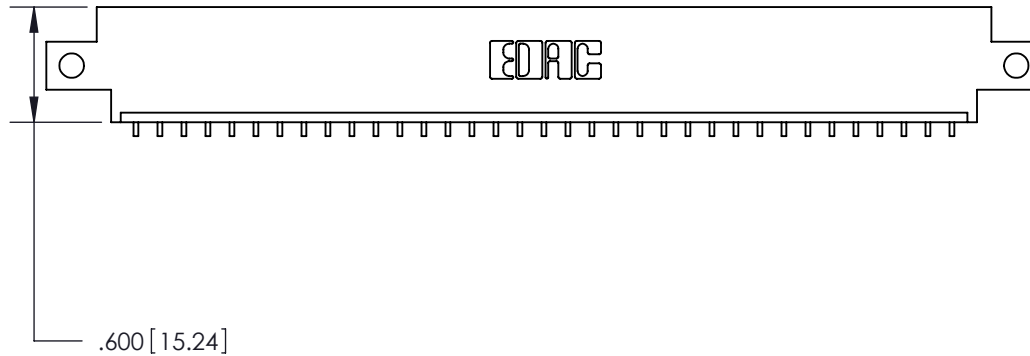

Contact Dimensions:
559-90 Degree Bend (Code 541 Contacts)
 See Sheet 2 for Contact Code 555, 556, 558, 559, 560 Dimensions

THIS IS A C.A.D. GENERATED DRAWING
 DO NOT MAKE MANUAL REVISIONS TO MASTER.

ISSUE NUMBER	
ORIGINAL	①

Card Slot Accepts
 .054 [1.37] to .070 [1.78]
 Thick P.C. Board

- INSULATOR MATERIAL: THERMOPLASTIC POLYESTER, UL 94V-0
- CONTACT MATERIAL: COPPER, NICKEL, TIN ALLOY CA-725
- CONTACT PLATING: GOLD ON THE MATING AREA, TIN-LEAD ON THE CONTACT TAILS, NICKEL UNDERPLATE

846/896 SERIES HIGH TEMP CARD EDGE CONNECTOR
PART NUMBER: 896-035-559-612

EDAC INC
 TORONTO, ONTARIO
 CANADA

YOUR CONNECTION TO QUALITY & SERVICE

THESE DRAWINGS AND SPECIFICATIONS
 ARE THE PROPERTY OF EDAC INC. AND
 SHALL NOT BE REPRODUCED, OR COPIED
 OR USED AS THE BASIS FOR THE
 MANUFACTURE OR SALE OF APPARATUS
 WITHOUT WRITTEN PERMISSION.