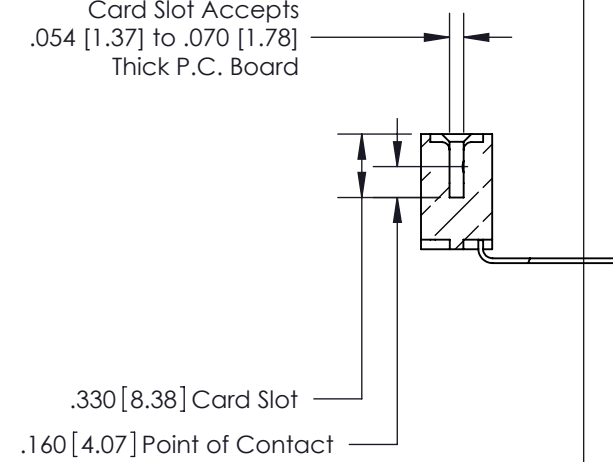

Contact Dimensions:
559-90 Degree Bend (Code 541 Contacts)
 See Sheet 2 for Contact Code 555, 556, 558, 559, 560 Dimensions

THIS IS A C.A.D. GENERATED DRAWING
 DO NOT MAKE MANUAL REVISIONS TO MASTER.

ISSUE NUMBER	
ORIGINAL	①

Card Slot Accepts
 .054 [1.37] to .070 [1.78]
 Thick P.C. Board

- INSULATOR MATERIAL: THERMOPLASTIC POLYESTER, UL 94V-0
- CONTACT MATERIAL: COPPER, NICKEL, TIN ALLOY CA-725
- CONTACT PLATING: GOLD ON THE MATING AREA, TIN-LEAD ON THE CONTACT TAILS, NICKEL UNDERPLATE

846/896 SERIES HIGH TEMP CARD EDGE CONNECTOR
PART NUMBER: 896-035-559-612

EDAC INC
 TORONTO, ONTARIO
 CANADA

YOUR CONNECTION TO QUALITY & SERVICE

THESE DRAWINGS AND SPECIFICATIONS
 ARE THE PROPERTY OF EDAC INC. AND
 SHALL NOT BE REPRODUCED, OR COPIED
 OR USED AS THE BASIS FOR THE
 MANUFACTURE OR SALE OF APPARATUS
 WITHOUT WRITTEN PERMISSION.

846/896 SERIES HIGH TEMP CARD EDGE CONNECTOR CONTACT CODE 555,556,558,559,560 DIMENSIONS		ACAD REFERENCE NO.	846-ENG-MASTER
		DRAWN:	J.LEE
 EDAC INC TORONTO, ONTARIO CANADA YOUR CONNECTION TO QUALITY & SERVICE		CHECKED:	DATE:
		SCALE:	1:1
DRAWING NUMBER		ISSUE	
846-ENG-MASTER		1	