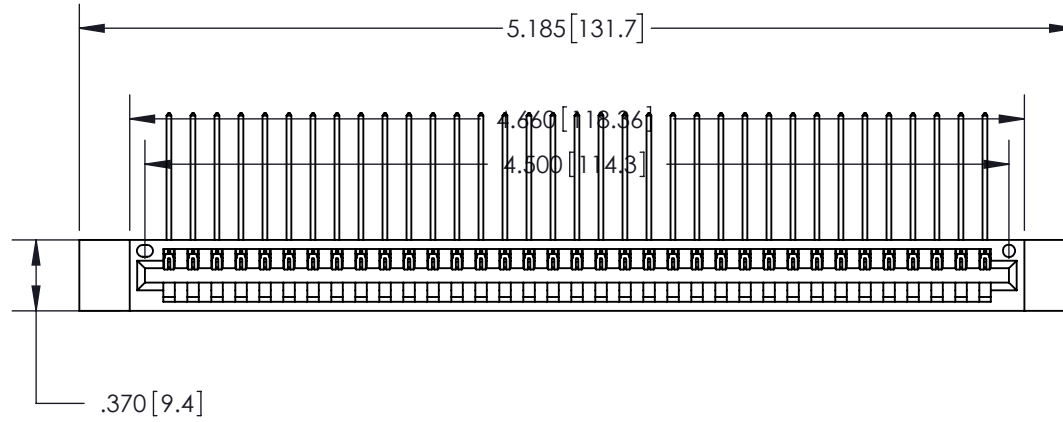

Contact Dimensions:
559-90 Degree Bend (Code 541 Contacts)
 See Sheet 2 for Contact Code 555, 556, 558, 559, 560 Dimensions

THIS IS A C.A.D. GENERATED DRAWING
 DO NOT MAKE MANUAL REVISIONS TO MASTER.

ISSUE NUMBER	
ORIGINAL	①

Card Slot Accepts
 .054 [1.37] to .070 [1.78]
 Thick P.C. Board

- INSULATOR MATERIAL: THERMOPLASTIC POLYESTER, UL 94V-0
- CONTACT MATERIAL: COPPER, NICKEL, TIN ALLOY CA-725
- CONTACT PLATING: GOLD ON THE MATING AREA, TIN-LEAD ON THE CONTACT TAILS, NICKEL UNDERPLATE

846/896 SERIES HIGH TEMP CARD EDGE CONNECTOR
PART NUMBER: 896-035-559-612

EDAC INC
 TORONTO, ONTARIO
 CANADA

YOUR CONNECTION TO QUALITY & SERVICE

THESE DRAWINGS AND SPECIFICATIONS
 ARE THE PROPERTY OF EDAC INC. AND
 SHALL NOT BE REPRODUCED, OR COPIED
 OR USED AS THE BASIS FOR THE
 MANUFACTURE OR SALE OF APPARATUS
 WITHOUT WRITTEN PERMISSION.

846/896 SERIES HIGH TEMP CARD EDGE CONNECTOR CONTACT CODE 555,556,558,559,560 DIMENSIONS		ACAD REFERENCE NO.	846-ENG-MASTER
		DRAWN:	J.LEE
 EDAC INC TORONTO, ONTARIO CANADA YOUR CONNECTION TO QUALITY & SERVICE		CHECKED:	DATE:
		SCALE:	1:1
DRAWING NUMBER		ISSUE	
846-ENG-MASTER		1	