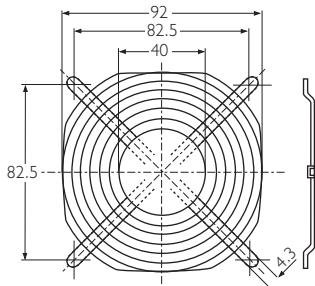

LZ23-I Rust resistant steel wire.
3xxx series fans