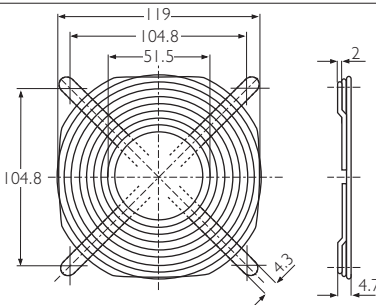

All measurements in mm.

**LZ29-1** Rust resistant steel wire.  
4xxx series fans

**LZ35** Rust resistant steel wire.  
5xxx series fans

**LZ32-4** Rust resistant steel wire.  
8xxx series fans

**LZ30** Welded steel guard, chromium.  
4xxx and 9xxx series fans