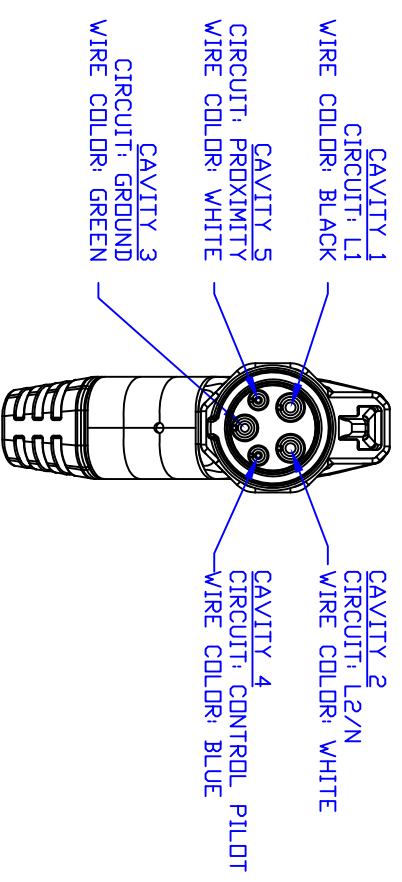

CHART - A

PART NO	CONNECTOR NUMBER	CABLE TYPE	CASE COLOR	"L"
7435-1708	73FA-3061-00	GENERAL EVE	WHITE	20FT (6096mm)
7435-1709	73FA-3061-00	GENERAL EVE	WHITE	25FT (7620mm)
7435-1710	73FA-3061-00	GENERAL EVE	WHITE	26FT (7925mm)
7435-1711	73FA-3061-32	GENERAL EVE	BLACK	20FT (6096mm)
7435-1712	73FA-3061-32	GENERAL EVE	BLACK	25FT (7620mm)
7435-1713	73FA-3061-41	GENERAL EVE	GRAY	20FT (6096mm)
7435-1714	73FA-3061-41	GENERAL EVE	GRAY	25FT (7620mm)

- NOTES:
- NO NICKS, SCRATCHES, BLEMISH, CHEMICALS, OR FOREIGN MATERIALS ARE TO BE ON CASE ASSEMBLY
 - CIRCUIT FUNCTION MUST MEET SAE J1772
 - MUST COMPLY WITH YPES-31-038 MATERIAL REQUIREMENTS

LENGTH TOLERANCE CHART		CUSTOMER PART NO.		CUSTOMER DWG NO.		MATERIAL		TREATMENT		ISSUE MARK	
LENGTH (MM)	+ / -					NAME					
0 TO 200	10	0									
201 TO 500	15	0									
501 TO 1000	20	0									
1001 TO 2000	30	0									
OVER 2000	2%	0									

0	03/21/2012	INITIAL RELEASE	617-4317	ST
LET	DATE	REVISION	NO	CHKD

OFFICE		TRIAL PART NO.	
VENDOR NO.		SQ. ANGLE/PART NO.	
DWG TYPE	DWG SOURCE	DWG DATE/UNIT	NO SCALE
NEW	NEW	03/21/2012/IN	3
APPROVED	CHECKED	DESIGN	DRAWN
		STESFAY	TRUMSEY
		03/21/2012	03/21/2012