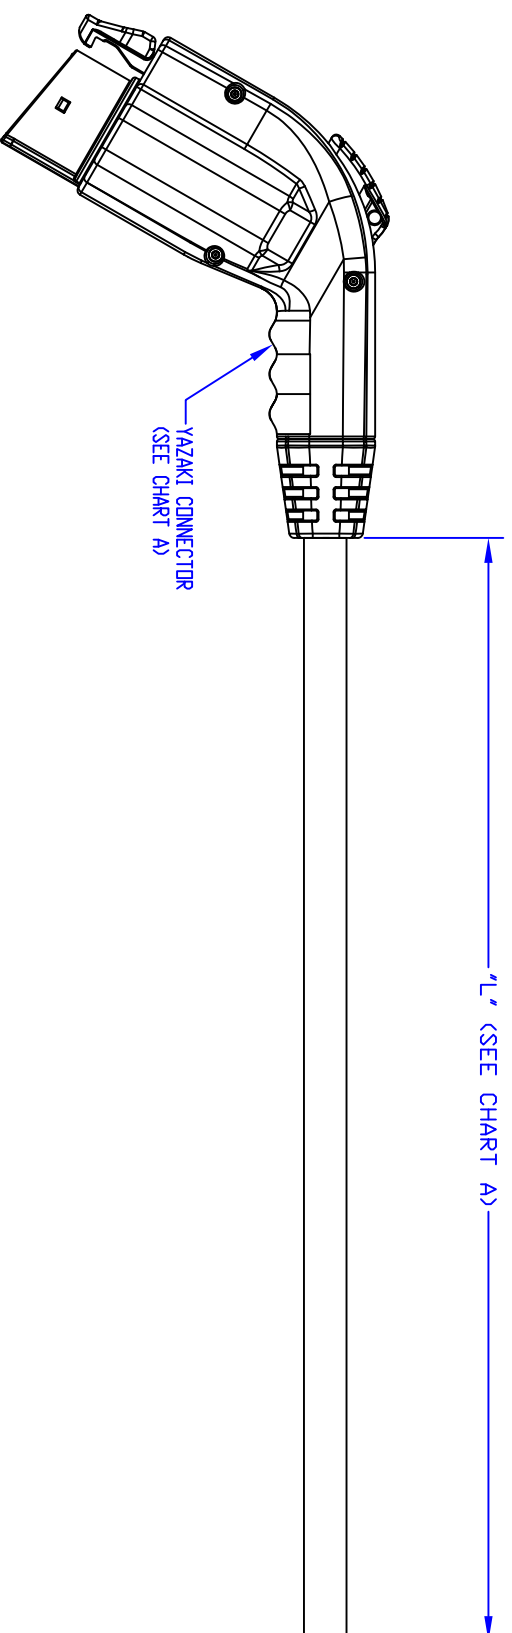

CHART - A

PART NO	CONNECTOR NUMBER	CABLE TYPE	CASE COLOR	"L"
7435-1708	73FA-3061-00	GENERAL EVE	WHITE	20FT (6096mm)
7435-1709	73FA-3061-00	GENERAL EVE	WHITE	25FT (7620mm)
7435-1710	73FA-3061-00	GENERAL EVE	WHITE	26FT (7925mm)
7435-1711	73FA-3061-32	GENERAL EVE	BLACK	20FT (6096mm)
7435-1712	73FA-3061-32	GENERAL EVE	BLACK	25FT (7620mm)
7435-1713	73FA-3061-41	GENERAL EVE	GRAY	20FT (6096mm)
7435-1714	73FA-3061-41	GENERAL EVE	GRAY	25FT (7620mm)

- NOTES:
- NO NICKS, SCRATCHES, BLEMISH, CHEMICALS, OR FOREIGN MATERIALS ARE TO BE ON CASE ASSEMBLY
 - CIRCUIT FUNCTION MUST MEET SAE J1772
 - MUST COMPLY WITH YPES-31-038 MATERIAL REQUIREMENTS

LENGTH TOLERANCE CHART		CUSTOMER PART NO.		CUSTOMER DWG NO.		MATERIAL		TREATMENT		ISSUE MARK	
LENGTH (MM)	+ / -					NAME					
0 TO 200	10	0									
201 TO 500	15	0									
501 TO 1000	20	0									
1001 TO 2000	30	0									
OVER 2000	2%	0									

0	03/21/2012	INITIAL RELEASE	617-4317	ST
LET	DATE	REVISION	NO	CHKD

OFFICE		TRIAL PART NO.	
VENDOR NO.		SQ. ANGLE/PART NO.	
DWG TYPE	DWG SOURCE	DWG DATE/UNIT	NO SCALE
NEW	NEW	03/21/2012/IN	3
APPROVED	CHECKED	DESIGN	DRAWN
		STESFAY	TRUMSEY
		03/21/2012	03/21/2012