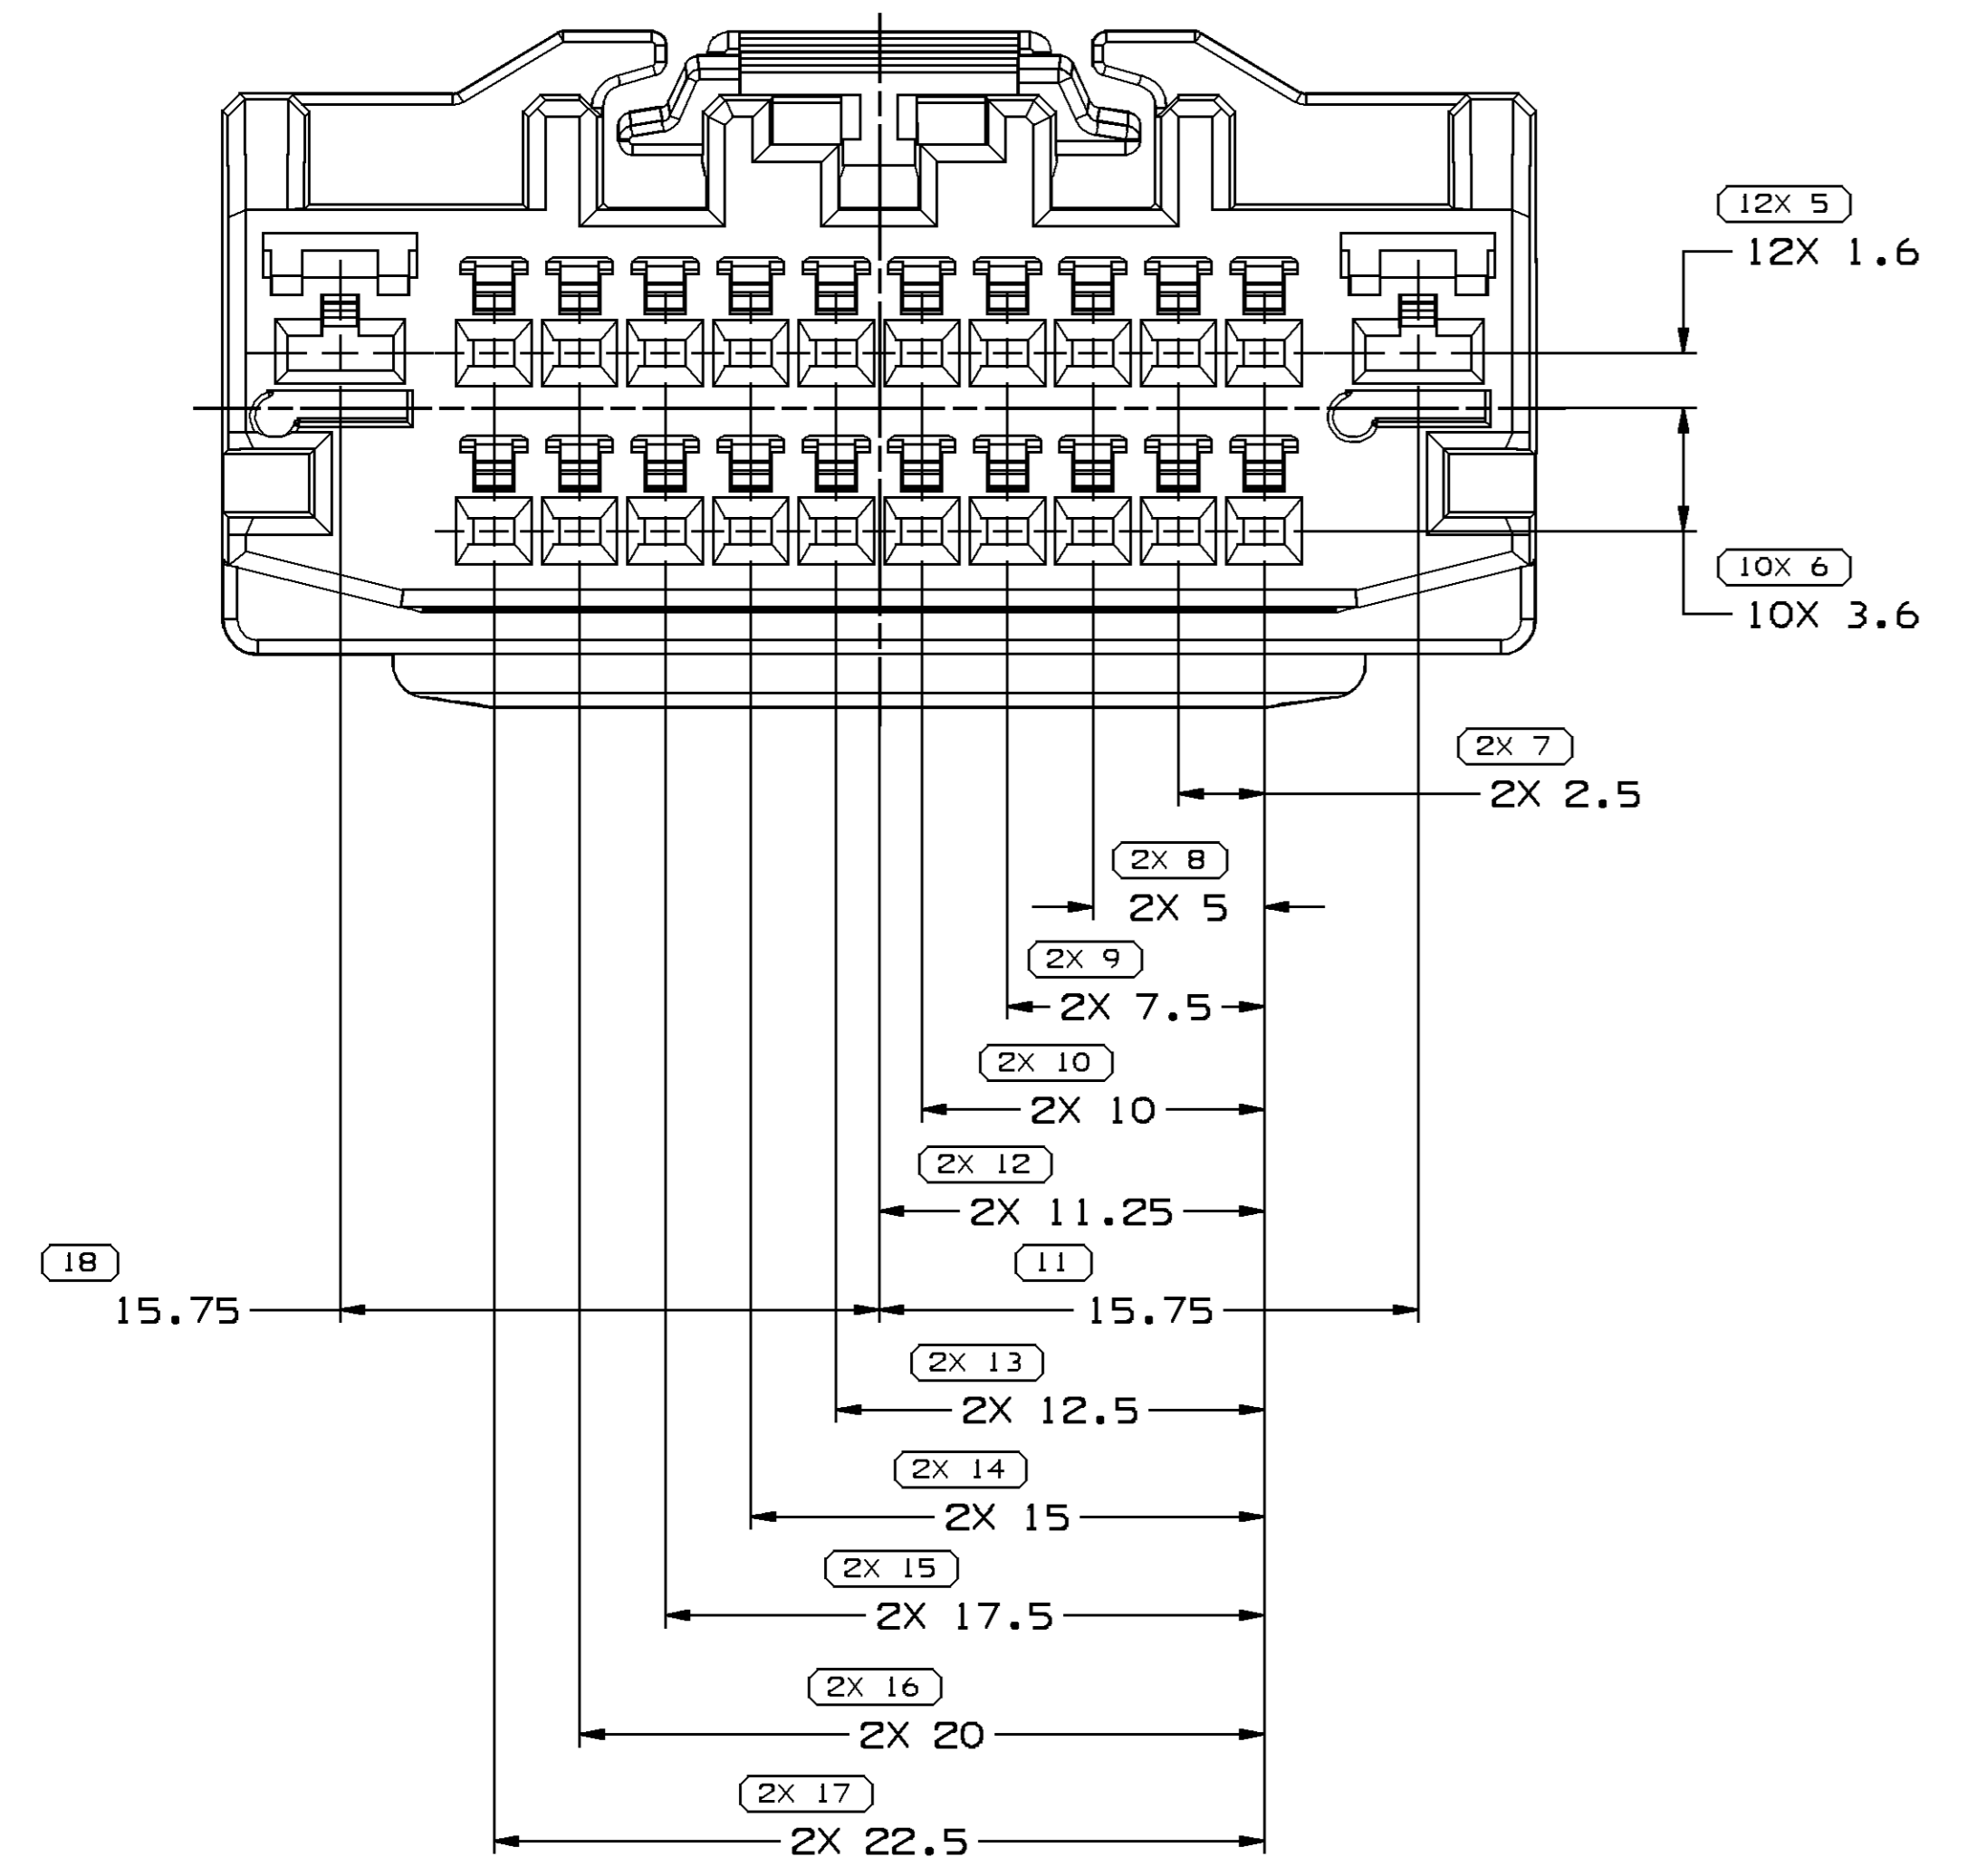

SYMBOL DEFINITION		MISSING SYMBOLS		REVISION HISTORY		AUTH	
A DIMENSION WITHOUT AN INSPECTION REPORT SYMBOL ( ) DOES NOT REQUIRE INSPECTION. IT MAY BE CONTROLLED ON THE INDIVIDUAL COMPONENT DRAWING.		TOTAL NO OF INSPECTIONS REQUIRED	71	NO MISSING SYMBOL NUMBER		DATE	21JL06
		LAST NO. USED	31	ALL PARTS - RELEASED		DR	JOA
				REV		AP/D	1
				CHG		AP/D	2
				ZONE		AP/D	3

NOTES

1. UNLESS OTHERWISE SPECIFIED AND/OR INDICATED:
   DIMENSIONS ARE TO FACE OF VIEW SHOWN AND AUTOMATICALLY ROUNDED BY COMPUTER FOR INSPECTION (SEE MATH MODEL FOR PRECISE DIMENSIONS). FOR ALL OTHER DIMENSIONS NOT SHOWN BUT REQUIRED FOR TOOL BUILD, SEE MATH MODEL FOR PRECISE TOOL PATH DATA.
2. PARTS SHOWN ON THIS DRAWING USED IN ASSEMBLIES SHOWN ON TAXI 13597585.
3. MATERIAL RECYCLING CODE PER ISO 11469. (1)X(0.1) CHARACTERS AS SHOWN TO BE LOCATED ON ANY EXTERIOR SURFACE.
4. THIS PART ACCEPTS THE FOLLOWING COMPONENTS OR EQUIVALENT:
   TERMINAL POSITION ASSURANCE LOCK 13592525
- (1)X(0.1) DELPHI CORPORATE BRAND TO BE LOCATED ON ANY EXTERIOR SURFACE, PREFERABLY VISIBLE AT FINAL ASSEMBLY. OPTIONAL CONSTRUCTION FOR EXISTING TOOLING MAY BE "PED".

PART NO	REV	N/P	STATUS	TYPE	MATERIAL SPECIFICATION AND COLOR
13592527	01	-		102	M4695001 PBT NAT
13592524	01	-		101	M469501B PBT GRA DK