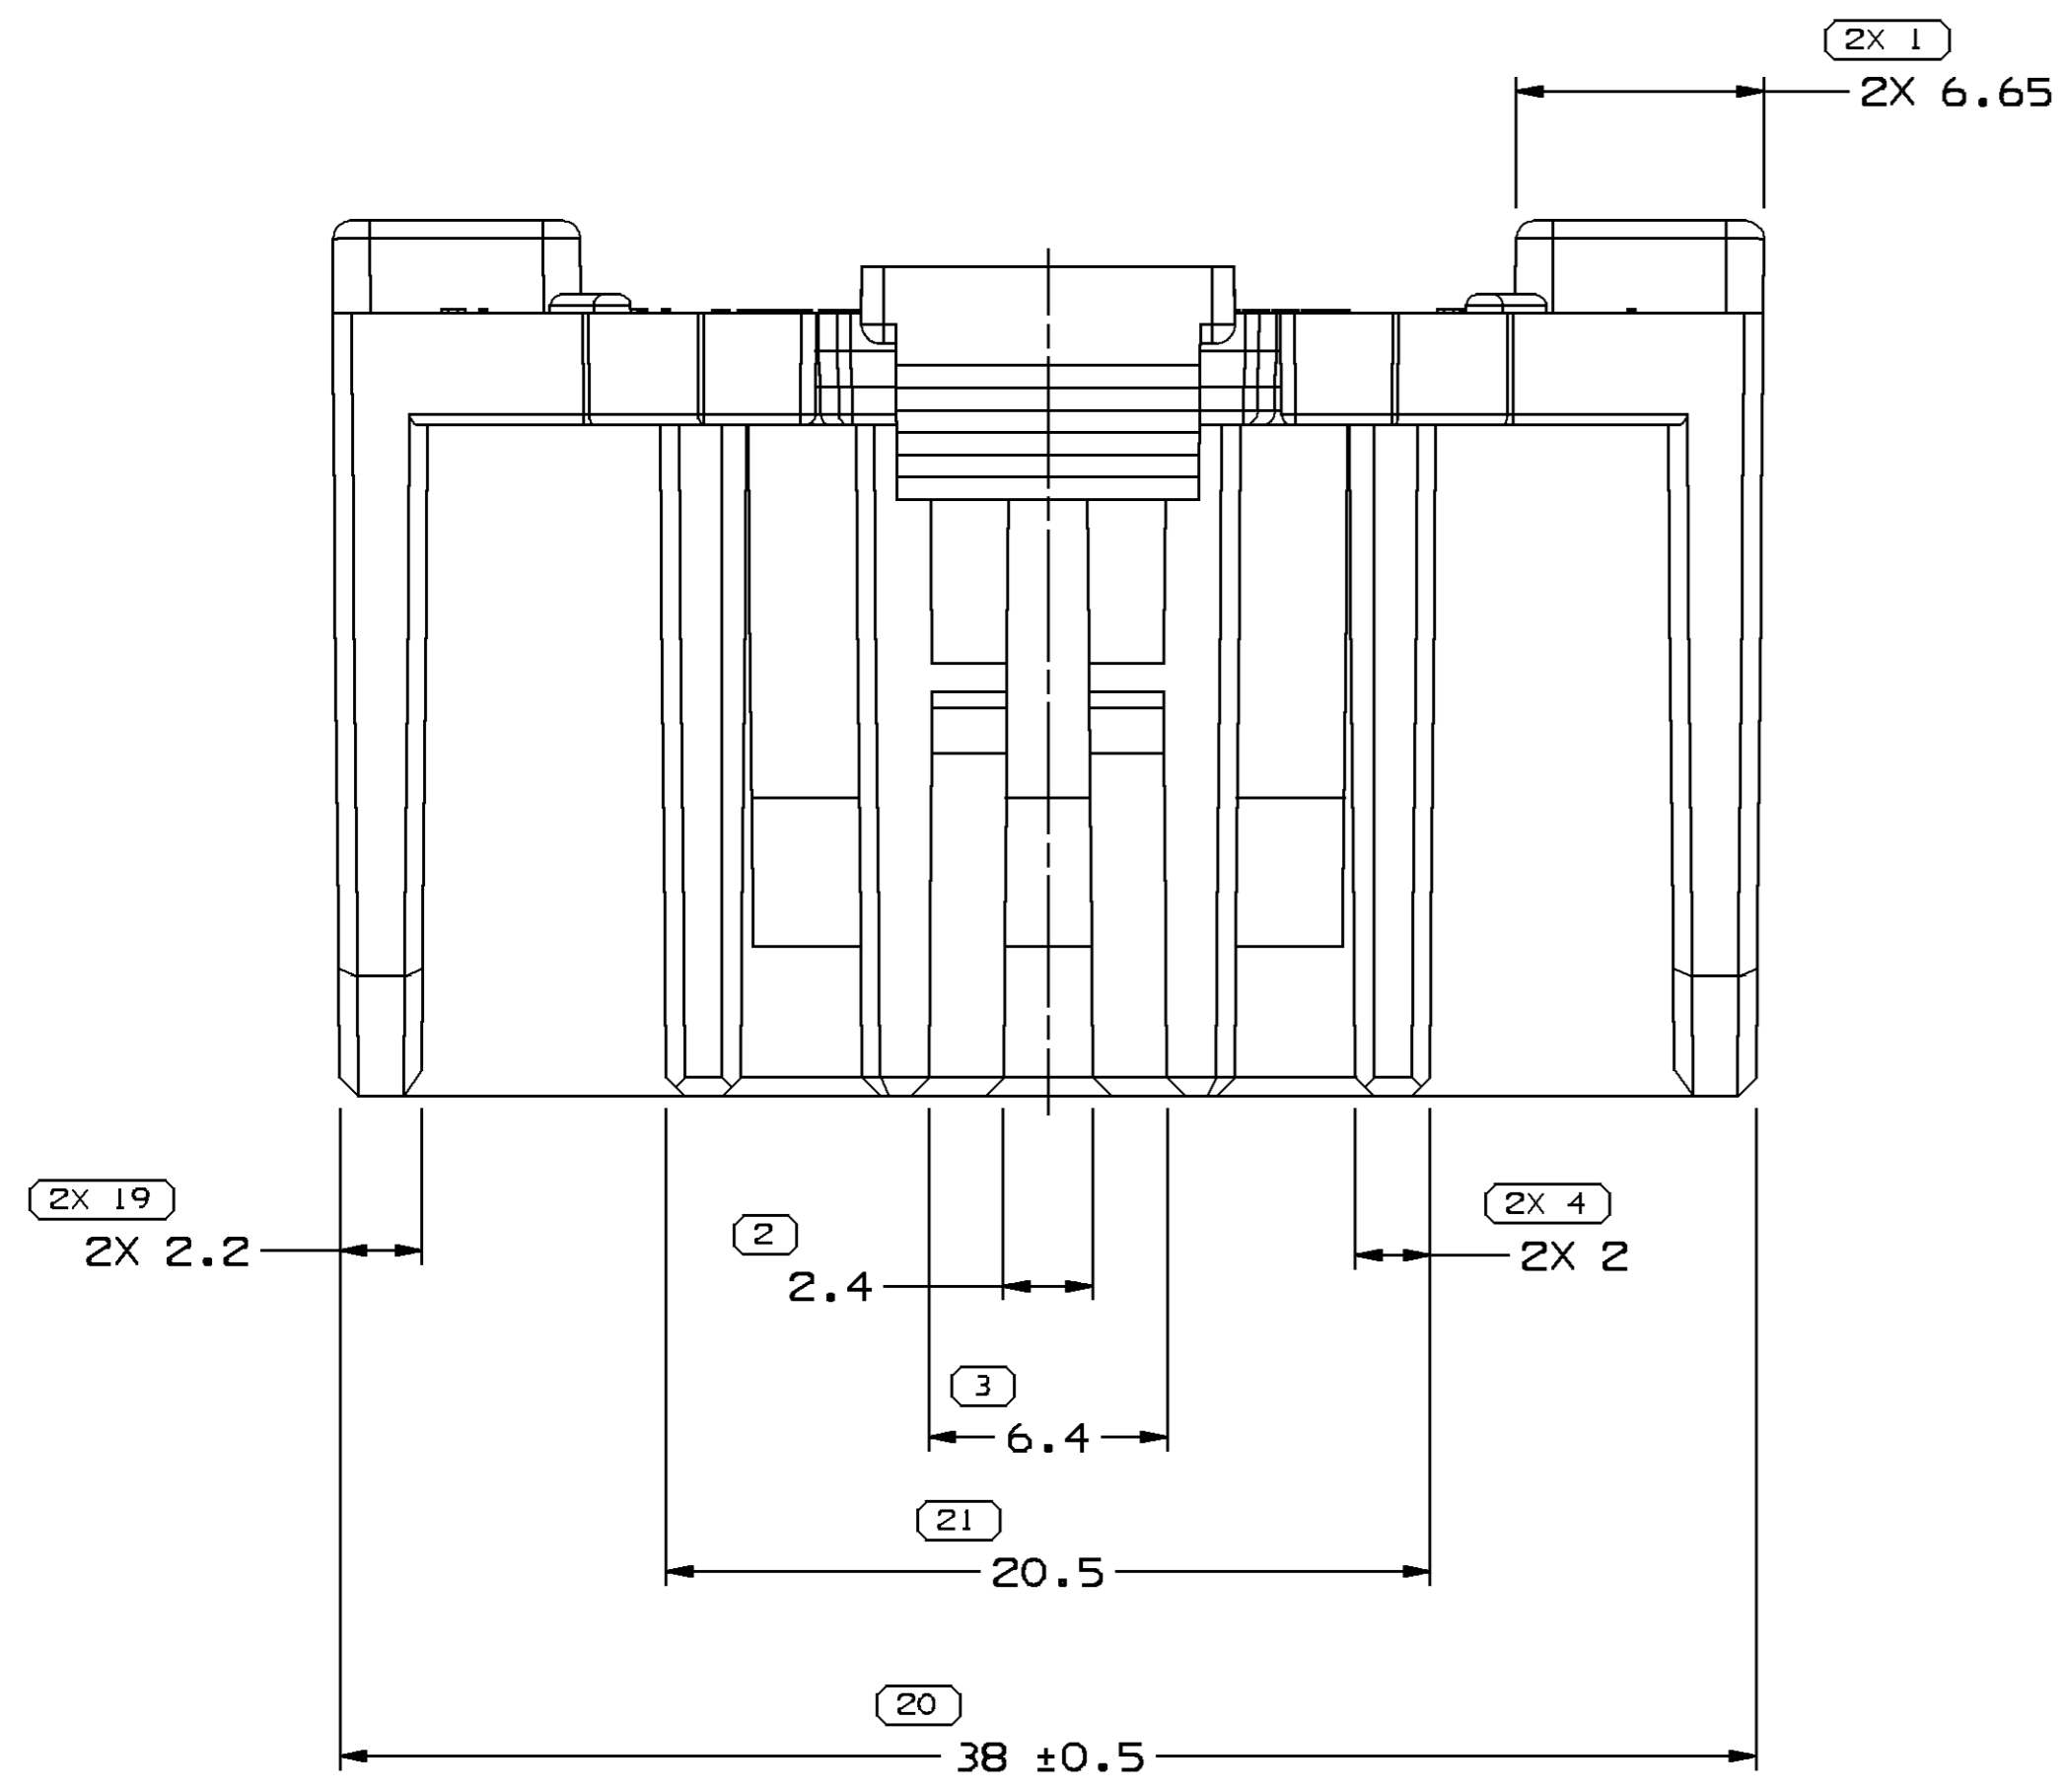

SYMBOL DEFINITION		MISSING SYMBOLS		REVISION HISTORY		AUTH	
A DIMENSION WITHOUT AN INSPECTION REPORT SYMBOL ( ) DOES NOT REQUIRE INSPECTION. IT MAY BE CONTROLLED ON THE INDIVIDUAL COMPONENT DRAWING.		TOTAL NO OF INSPECTIONS REQUIRED	71	NO MISSING SYMBOL NUMBER		DATE	21JL06
		LAST NO. USED	31	ALL PARTS - RELEASED		DR	JOA
				REV		AP/D	1
				CHG		AP/D	2
				ZONE		AP/D	3

TYPE 102
SAME AS TYPE 101
EXCEPT AS SHOWN