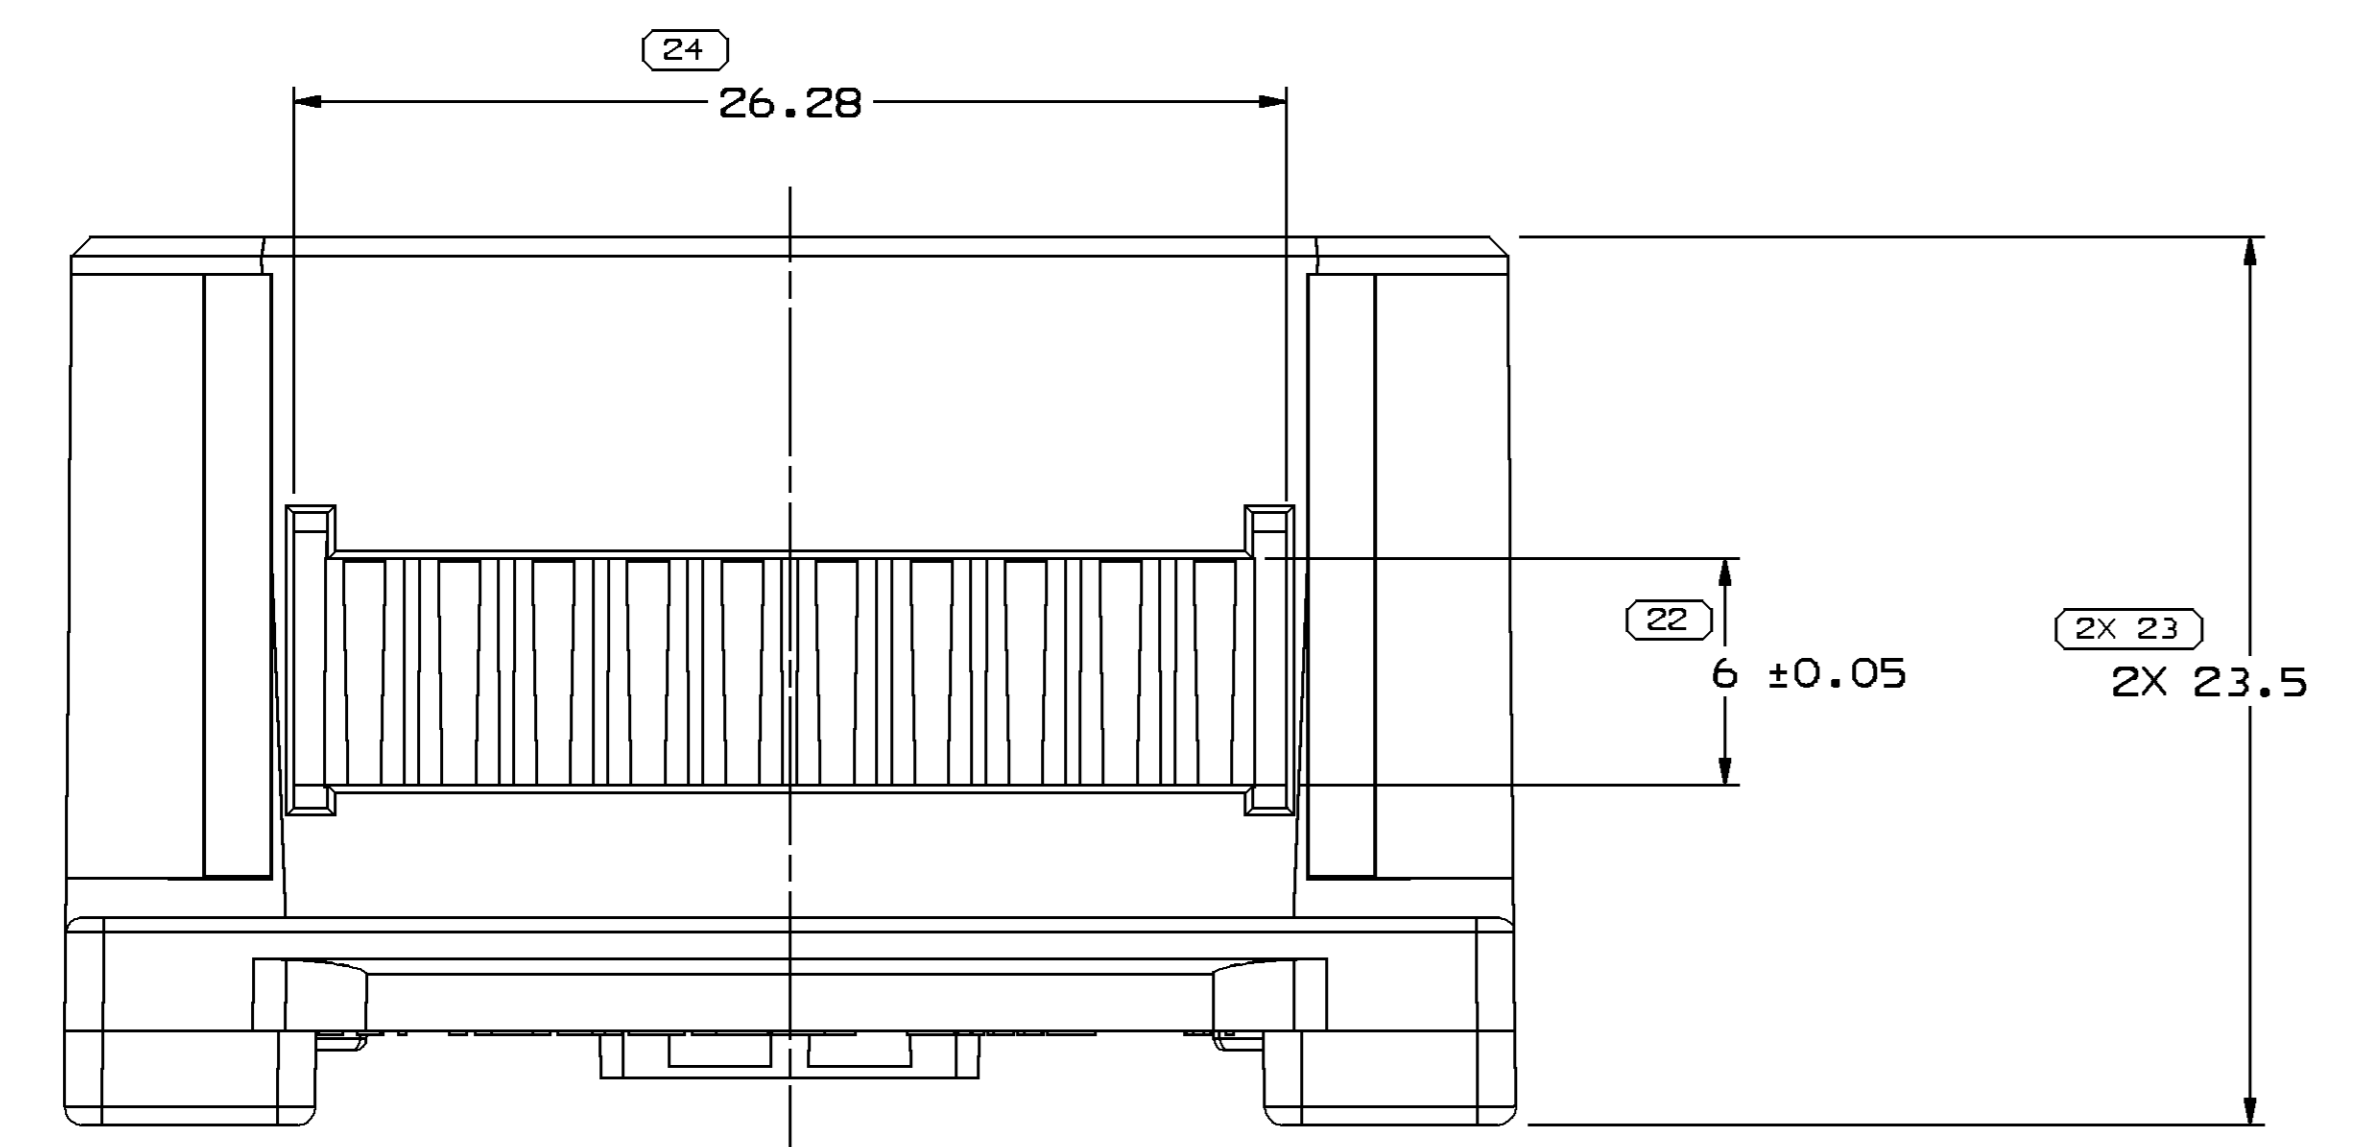

TYPE 101

NOTES

1. UNLESS OTHERWISE SPECIFIED AND/OR INDICATED:
   DIMENSIONS ARE TO FACE OF VIEW SHOWN AND AUTOMATICALLY ROUNDED BY COMPUTER FOR INSPECTION (SEE MATH MODEL FOR PRECISE DIMENSIONS). FOR ALL OTHER DIMENSIONS NOT SHOWN BUT REQUIRED FOR TOOL BUILD, SEE MATH MODEL FOR PRECISE TOOL PATH DATA.
2. PARTS SHOWN ON THIS DRAWING USED IN ASSEMBLIES SHOWN ON TAXI 13597585.
3. MATERIAL RECYCLING CODE PER ISO 11469. (1)X(0.1) CHARACTERS AS SHOWN TO BE LOCATED ON ANY EXTERIOR SURFACE.
4. THIS PART ACCEPTS THE FOLLOWING COMPONENTS OR EQUIVALENT:
   TERMINAL POSITION ASSURANCE LOCK 13592525
- (1)X(0.1) DELPHI CORPORATE BRAND TO BE LOCATED ON ANY EXTERIOR SURFACE, PREFERABLY VISIBLE AT FINAL ASSEMBLY. OPTIONAL CONSTRUCTION FOR EXISTING TOOLING MAY BE "PED".

PART NO	REV	N/P	STATUS	TYPE	MATERIAL SPECIFICATION AND COLOR
13592527	01	-		102	M4695001 PBT NAT
13592524	01	-		101	M469501B PBT GRA DK