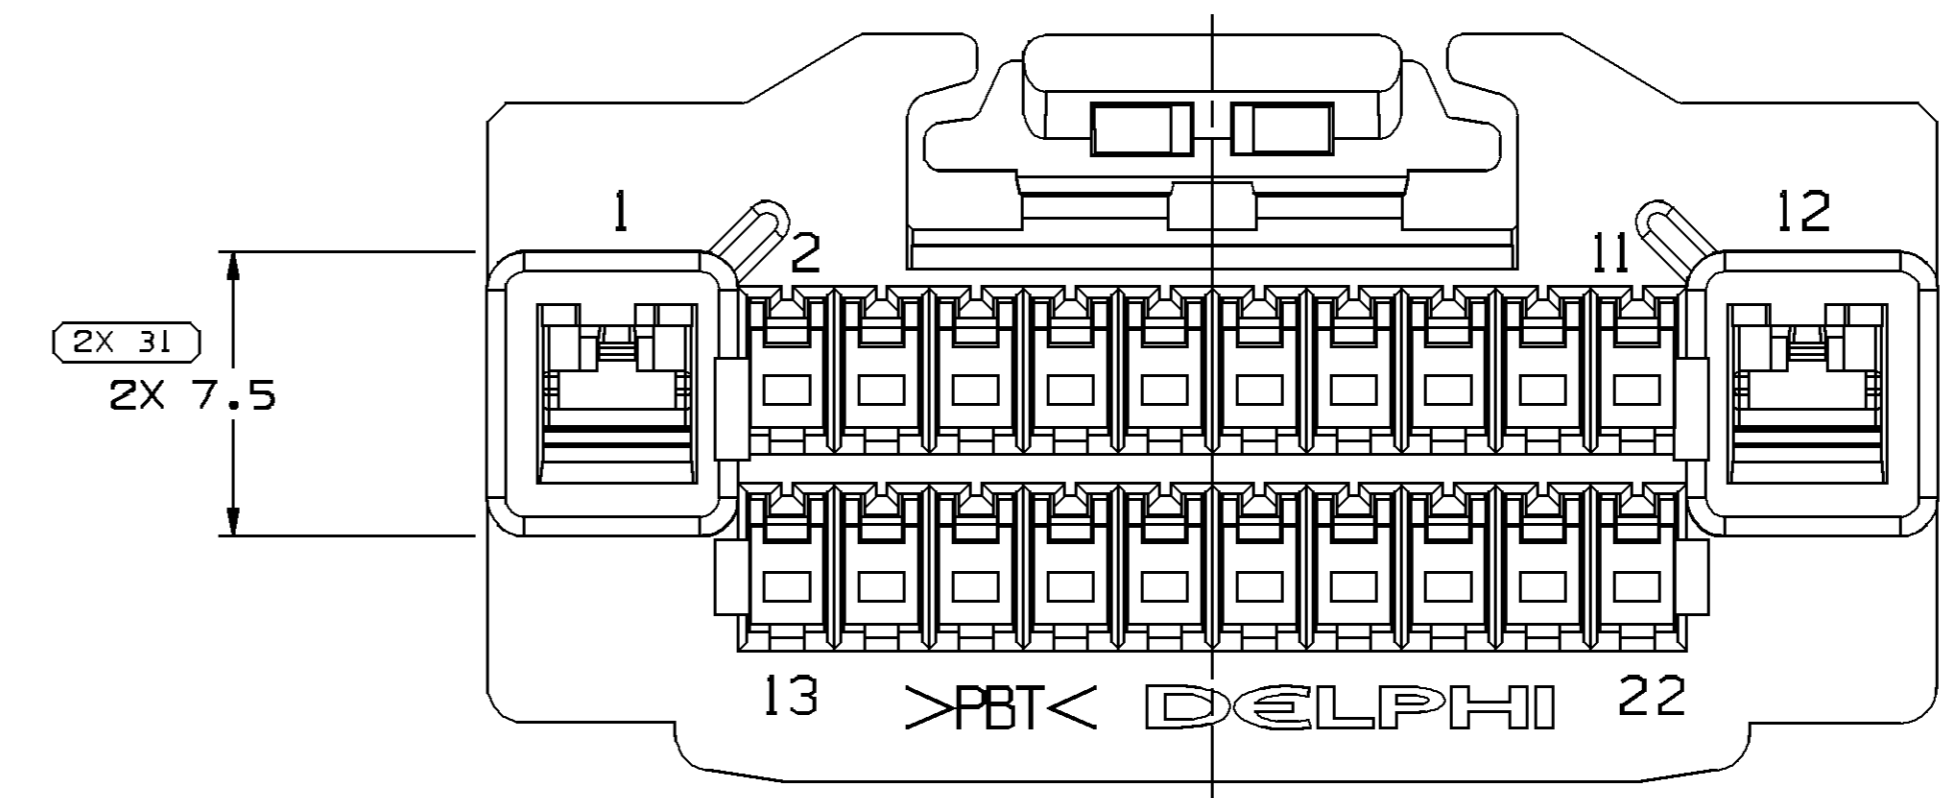

SYMBOL DEFINITION		MISSING SYMBOLS		REVISION HISTORY		AUTH	
A DIMENSION WITHOUT AN INSPECTION REPORT SYMBOL ( ) DOES NOT REQUIRE INSPECTION. IT MAY BE CONTROLLED ON THE INDIVIDUAL COMPONENT DRAWING.		TOTAL NO OF INSPECTIONS REQUIRED	71	NO MISSING SYMBOL NUMBER		DATE	21JL06
		LAST NO. USED	31	ALL PARTS - RELEASED		DR	JOA
				REV		AP/D	1
				CHG		AP/D	2
				ZONE		AP/D	3

NOTES

1. UNLESS OTHERWISE SPECIFIED AND/OR INDICATED:
   DIMENSIONS ARE TO FACE OF VIEW SHOWN AND AUTOMATICALLY ROUNDED BY COMPUTER FOR INSPECTION (SEE MATH MODEL FOR PRECISE DIMENSIONS). FOR ALL OTHER DIMENSIONS NOT SHOWN BUT REQUIRED FOR TOOL BUILD, SEE MATH MODEL FOR PRECISE TOOL PATH DATA.
2. PARTS SHOWN ON THIS DRAWING USED IN ASSEMBLIES SHOWN ON TAXI 13597585.
3. MATERIAL RECYCLING CODE PER ISO 11469. (1)X(0.1) CHARACTERS AS SHOWN TO BE LOCATED ON ANY EXTERIOR SURFACE.
4. THIS PART ACCEPTS THE FOLLOWING COMPONENTS OR EQUIVALENT:
   TERMINAL POSITION ASSURANCE LOCK 13592525
- (1)X(0.1) DELPHI CORPORATE BRAND TO BE LOCATED ON ANY EXTERIOR SURFACE, PREFERABLY VISIBLE AT FINAL ASSEMBLY. OPTIONAL CONSTRUCTION FOR EXISTING TOOLING MAY BE "PED".

PART NO	REV	N/P	STATUS	TYPE	MATERIAL SPECIFICATION AND COLOR
13592527	01	-		102	M4695001 PBT NAT
13592524	01	-		101	M469501B PBT GRA DK