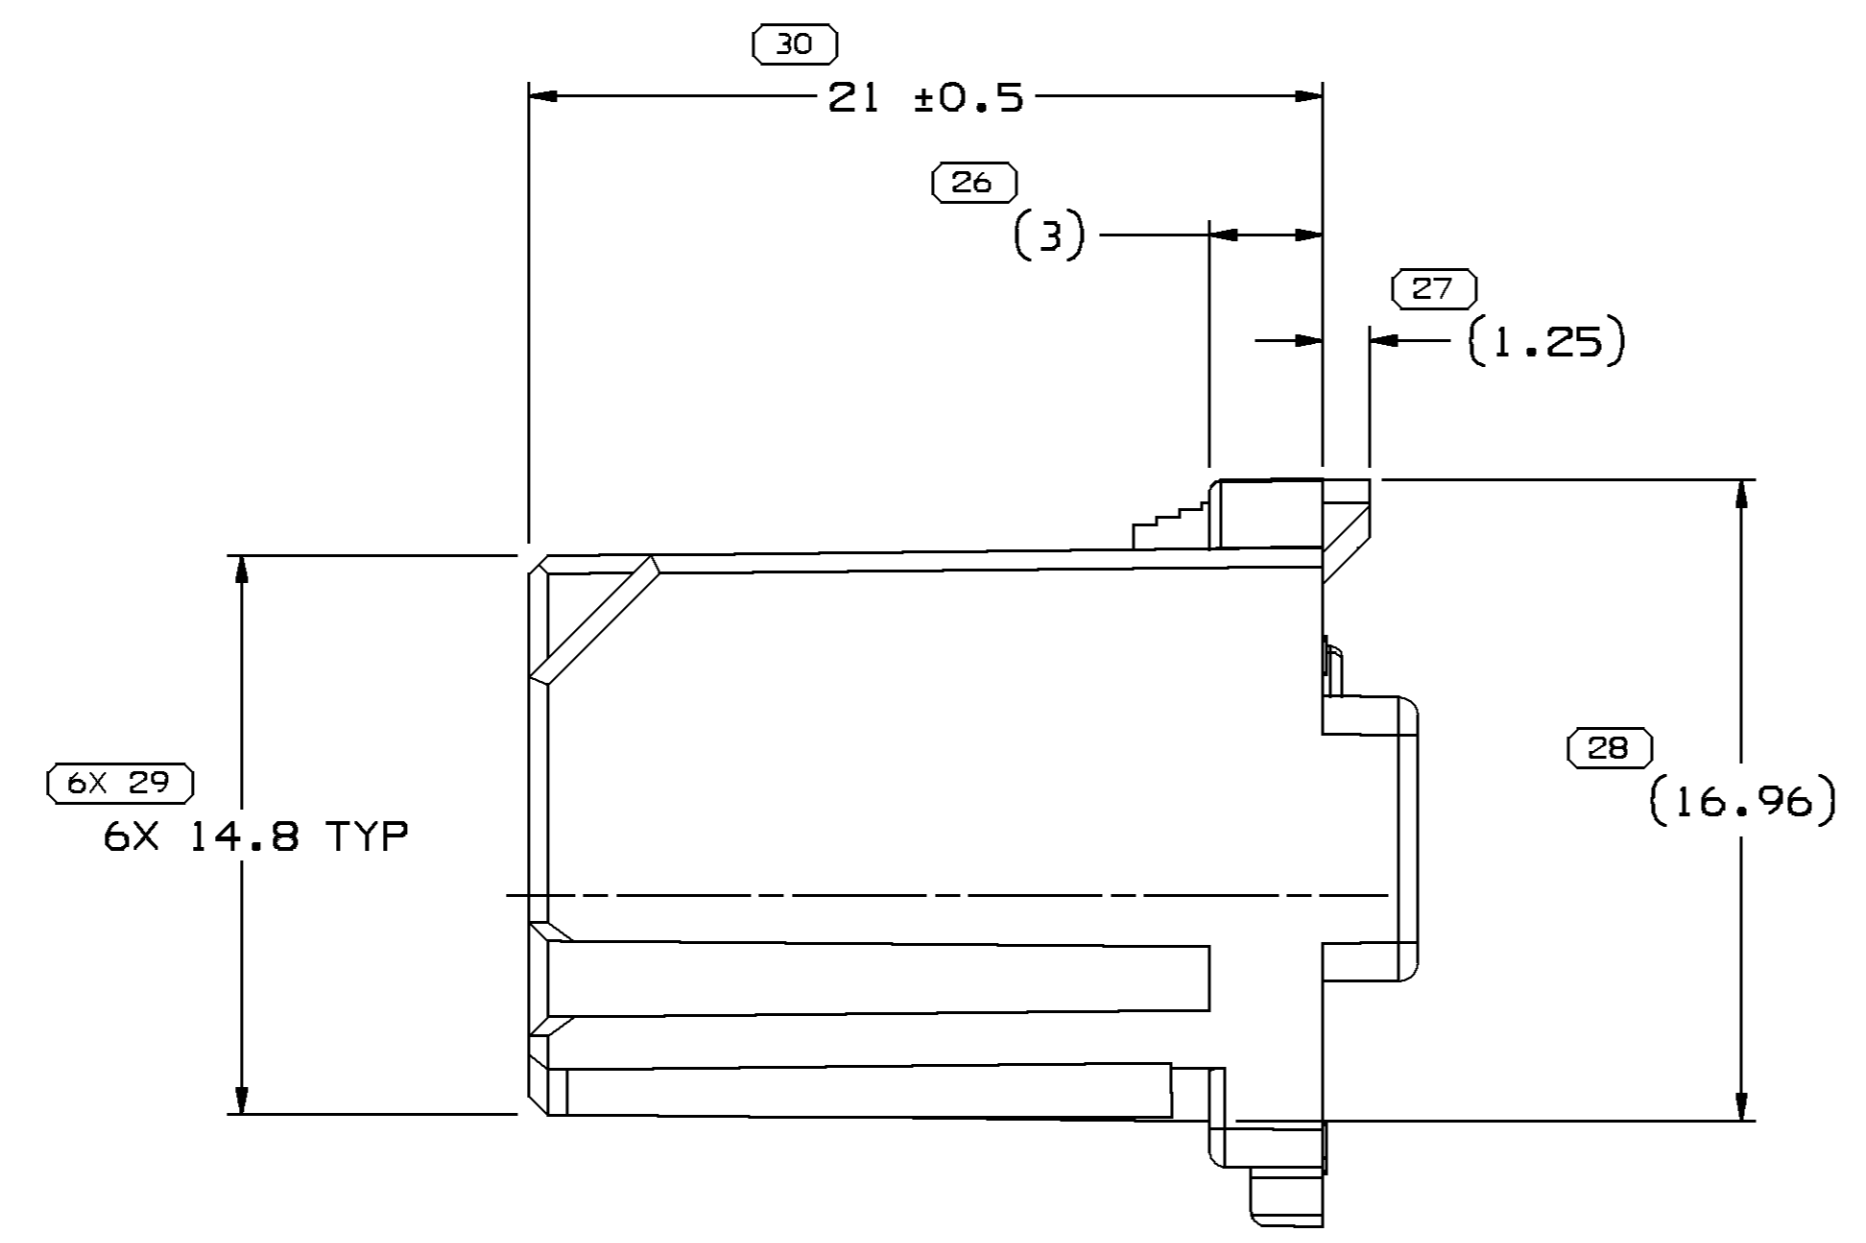

SYMBOL DEFINITION		MISSING SYMBOLS		REVISION HISTORY		AUTH	
A DIMENSION WITHOUT AN INSPECTION REPORT SYMBOL ( ) DOES NOT REQUIRE INSPECTION. IT MAY BE CONTROLLED ON THE INDIVIDUAL COMPONENT DRAWING.		TOTAL NO OF INSPECTIONS REQUIRED	71	NO MISSING SYMBOL NUMBER		DATE	21JL06
		LAST NO. USED	31	ALL PARTS - RELEASED		DR	JOA
				REV		AP/D	1
				CHG		AP/D	2
				ZONE		AP/D	3

NOTES

1. UNLESS OTHERWISE SPECIFIED AND/OR INDICATED:
   DIMENSIONS ARE TO FACE OF VIEW SHOWN AND AUTOMATICALLY ROUNDED BY COMPUTER FOR INSPECTION (SEE MATH MODEL FOR PRECISE DIMENSIONS). FOR ALL OTHER DIMENSIONS NOT SHOWN BUT REQUIRED FOR TOOL BUILD, SEE MATH MODEL FOR PRECISE TOOL PATH DATA.
2. PARTS SHOWN ON THIS DRAWING USED IN ASSEMBLIES SHOWN ON TAXI 13597585.
3. MATERIAL RECYCLING CODE PER ISO 11469. (1)X(0.1) CHARACTERS AS SHOWN TO BE LOCATED ON ANY EXTERIOR SURFACE.
4. THIS PART ACCEPTS THE FOLLOWING COMPONENTS OR EQUIVALENT:
   TERMINAL POSITION ASSURANCE LOCK 13592525
- (1)X(0.1) DELPHI CORPORATE BRAND TO BE LOCATED ON ANY EXTERIOR SURFACE, PREFERABLY VISIBLE AT FINAL ASSEMBLY. OPTIONAL CONSTRUCTION FOR EXISTING TOOLING MAY BE "PED".

PART NO	REV	N/P	STATUS	TYPE	MATERIAL SPECIFICATION AND COLOR
13592527	01	-		102	M4695001 PBT NAT
13592524	01	-		101	M469501B PBT GRA DK