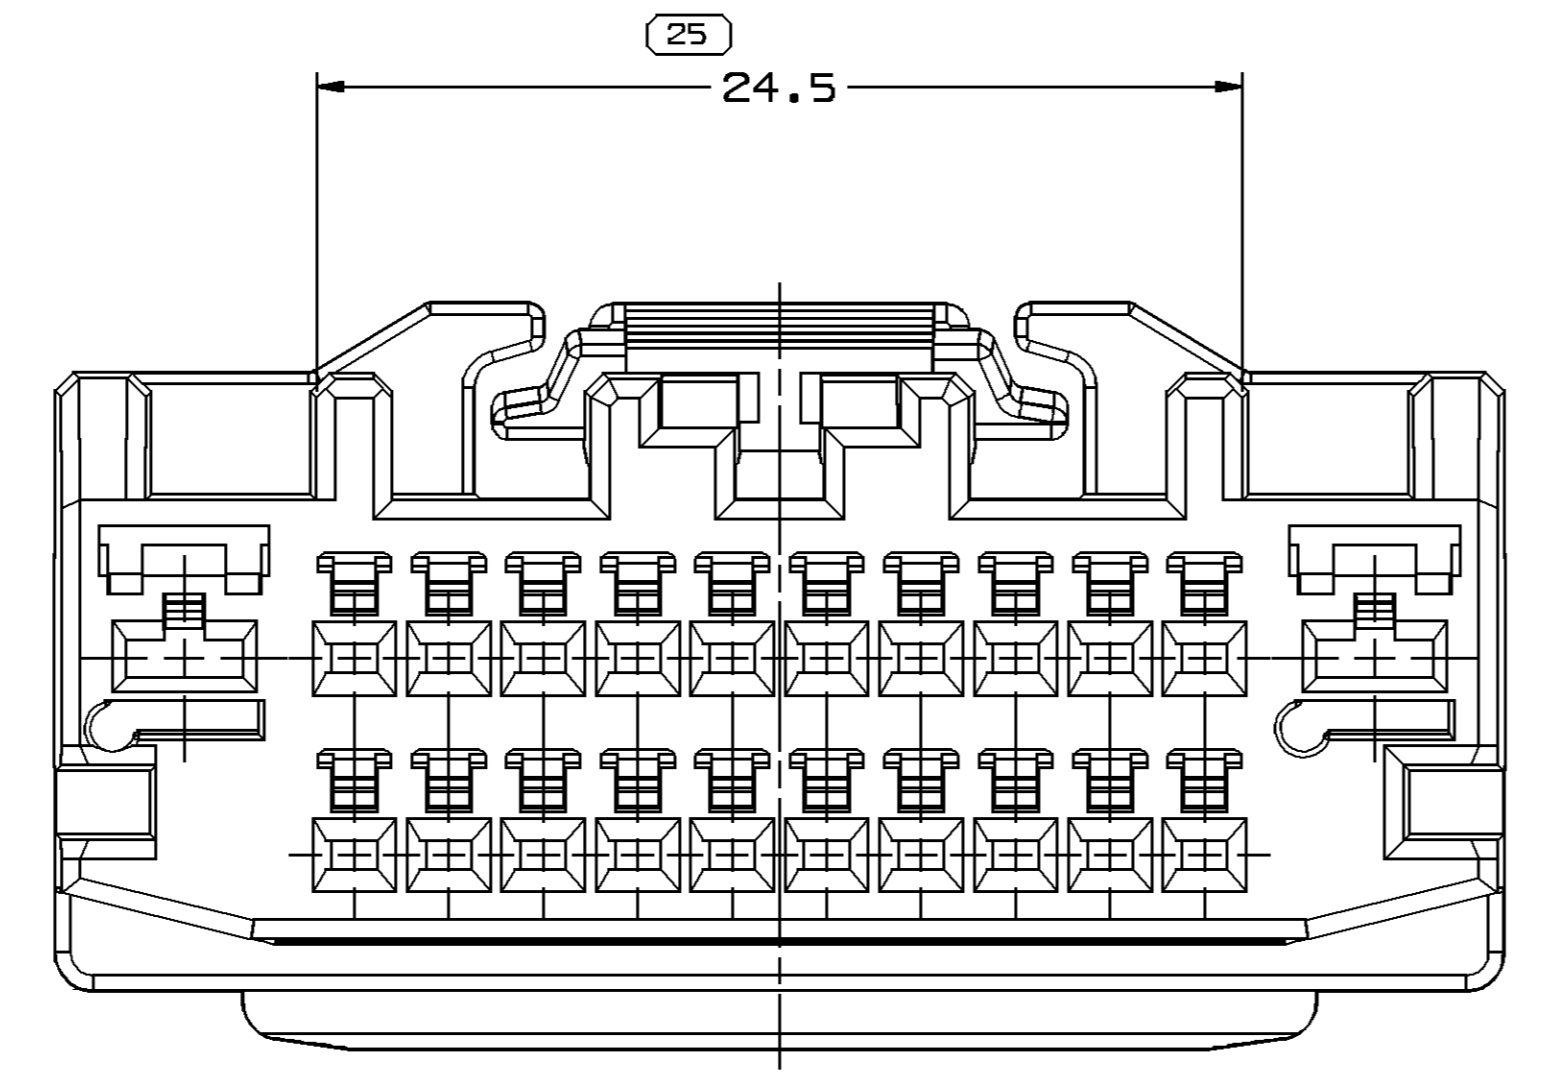

SYMBOL DEFINITION		MISSING SYMBOLS		REVISION HISTORY		AUTH	
A DIMENSION WITHOUT AN INSPECTION REPORT SYMBOL ( ) DOES NOT REQUIRE INSPECTION. IT MAY BE CONTROLLED ON THE INDIVIDUAL COMPONENT DRAWING.		TOTAL NO OF INSPECTIONS REQUIRED	71	NO MISSING SYMBOL NUMBER		DATE	21JL06
		LAST NO. USED	31	ALL PARTS - RELEASED		DR	JOA
				REV		AP/D	1
				CHG		AP/D	2
				ZONE		AP/D	3

TYPE 102
SAME AS TYPE 101
EXCEPT AS SHOWN