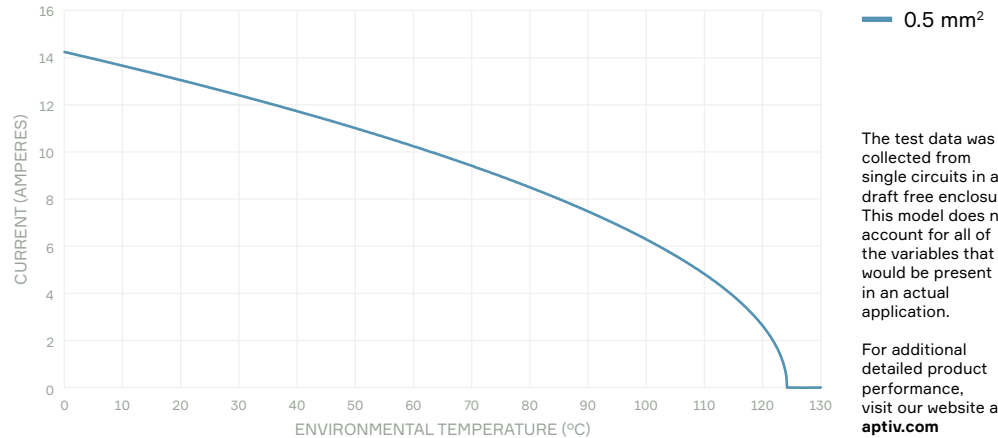

DERATING CURVE

Cable range: 0.22 - 0.75 mm²
 Crimp method: Standard
 Contact plating: Sn
 Test method: Single circuit in free air*
 Mated to: MicroSICMA Male Tab

* For reference only

COMPATIBLE WITH

Part numbers, specifications, dimensions and performance data in this document are for general references only and are subject to change without notice. To verify product information, please contact an Aptiv representative.