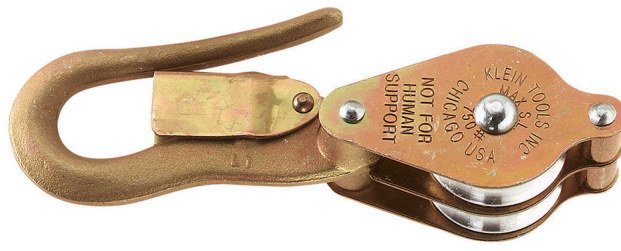

## Block with Nose Extended Over Keeper

Block features an extended nose guard. Made of light galvanized steel and aluminum alloy to ensure a long tool life. Sheaves have bronze bushings.

### Specifications

|                        |                               |                          |   |
|------------------------|-------------------------------|--------------------------|---|
| <b>Type:</b>           | Block without Ropes and Hooks | <b>Special Features:</b> | Nose Extended Over Keeper                 |
| <b>Overall Length:</b> | 5.625" (14.3 cm)              | <b>Overall Height:</b>   | 5.625" (14.3 cm)                          |
| <b>Overall Width:</b>  | 1.35" (3.4 cm)                | <b>Material:</b>         | Light Galvanized Steel and Aluminum Alloy |
| <b>Weight:</b>         | 12.8 oz (363 g)               |                          |   |